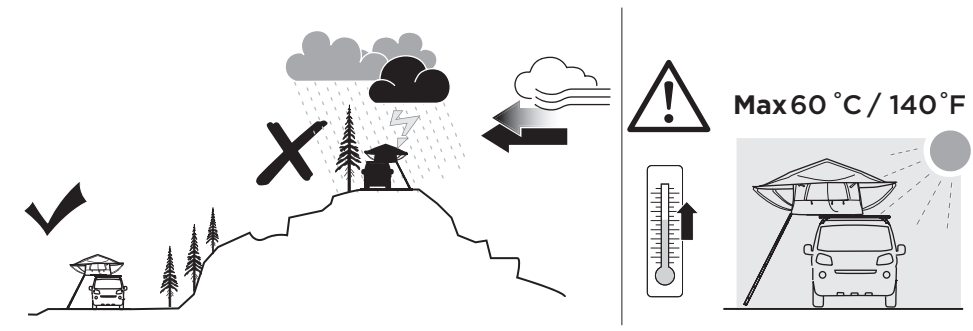

THULE Edge Clamp

THULE Evo Clamp

THULE AeroBlade Edge

THULE SlideBar Evo

DO NOT use Tepui tents on factory installed crossbars.

Max 130 km/h
80 Mph

136 kg
300 lbs

EN