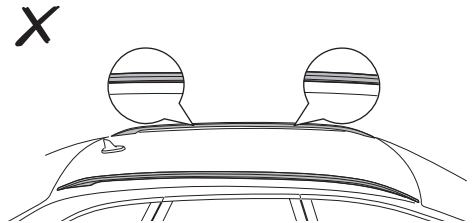

THULE Edge Clamp

THULE Evo Clamp

THULE AeroBlade Edge

THULE SlideBar Evo

DO NOT use Tepui tents on factory installed crossbars.

Max 130 km/h
80 Mph

136 kg
300 lbs

EN