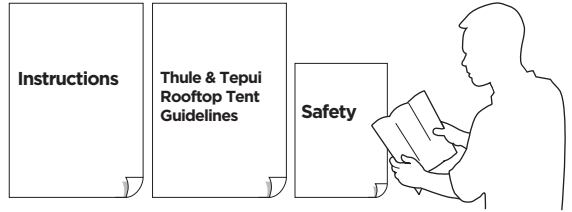

13 mm

x8

13 mm

x8

x8

x4

x4

13 mm

x1

x10

x1

x1