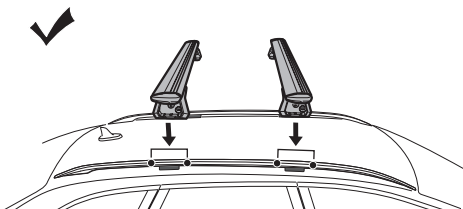

THULE Edge Clamp

THULE Evo Clamp

THULE AeroBlade Edge

THULE SlideBar Evo

DO NOT use Tepui tents on factory installed crossbars.

Max 130 km/h
80 Mph

136 kg
300 lbs

EN