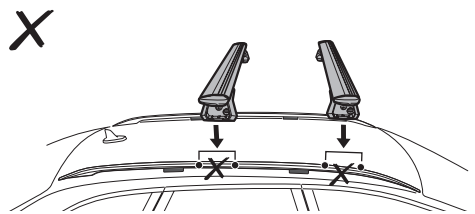

THULE Edge Clamp

THULE Evo Clamp

THULE AeroBlade Edge

THULE SlideBar Evo

DO NOT use Tepui tents on factory installed crossbars.

Max 130 km/h
80 Mph

136 kg
300 lbs

EN