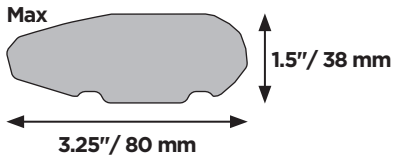

THULE Adapter Kit Xadapt 14
for THULE Xsporter & THULE TracRac bar

DO NOT use Tepui tents on factory installed crossbars.