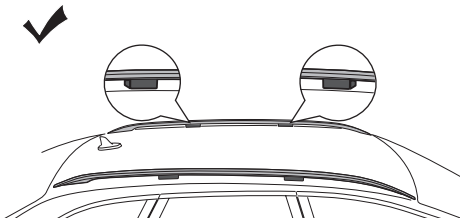

THULE Edge Clamp

THULE Evo Clamp

THULE AeroBlade Edge

THULE SlideBar Evo

DO NOT use Tepui tents on factory installed crossbars.

Max 130 km/h
80 Mph

136 kg
300 lbs

EN