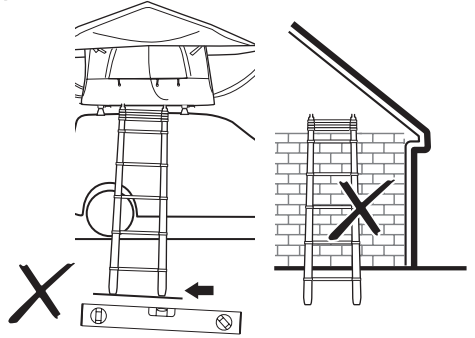

THULE Edge Clamp

THULE Evo Clamp

THULE AeroBlade Edge

THULE SlideBar Evo

DO NOT use Tepui tents on factory installed crossbars.

Max 130 km/h
80 Mph

136 kg
300 lbs

EN