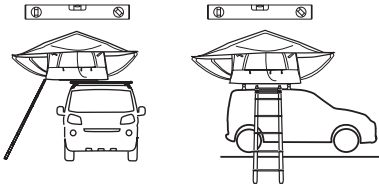

THULE Edge Clamp

THULE Evo Clamp

THULE AeroBlade Edge

THULE SlideBar Evo

DO NOT use Tepui tents on factory installed crossbars.

Max 130 km/h
80 Mph

136 kg
300 lbs

EN