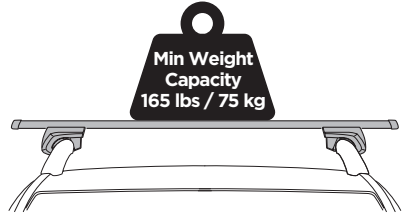

THULE Edge Clamp

THULE Evo Clamp

THULE AeroBlade Edge

THULE SlideBar Evo

DO NOT use Tepui tents on factory installed crossbars.

Max 130 km/h
80 Mph

136 kg
300 lbs

EN