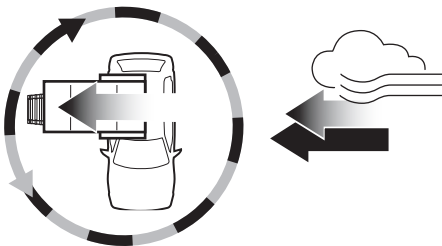

THULE Edge Clamp

THULE Evo Clamp

THULE AeroBlade Edge

THULE SlideBar Evo

DO NOT use Tepui tents on factory installed crossbars.

Max 130 km/h
80 Mph

136 kg
300 lbs

EN