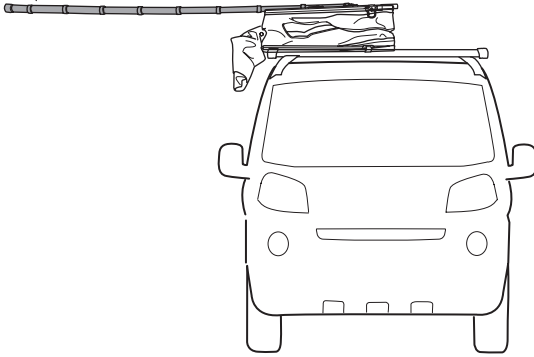

click click click click click