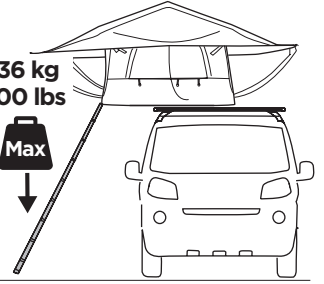

THULE Edge Clamp

THULE Evo Clamp

THULE AeroBlade Edge

THULE SlideBar Evo

DO NOT use Tepui tents on factory installed crossbars.

Max 130 km/h
80 Mph

136 kg
300 lbs

EN