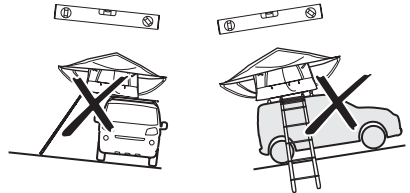

THULE Edge Clamp

THULE Evo Clamp

THULE AeroBlade Edge

THULE SlideBar Evo

DO NOT use Tepui tents on factory installed crossbars.

Max 130 km/h
80 Mph

136 kg
300 lbs

EN