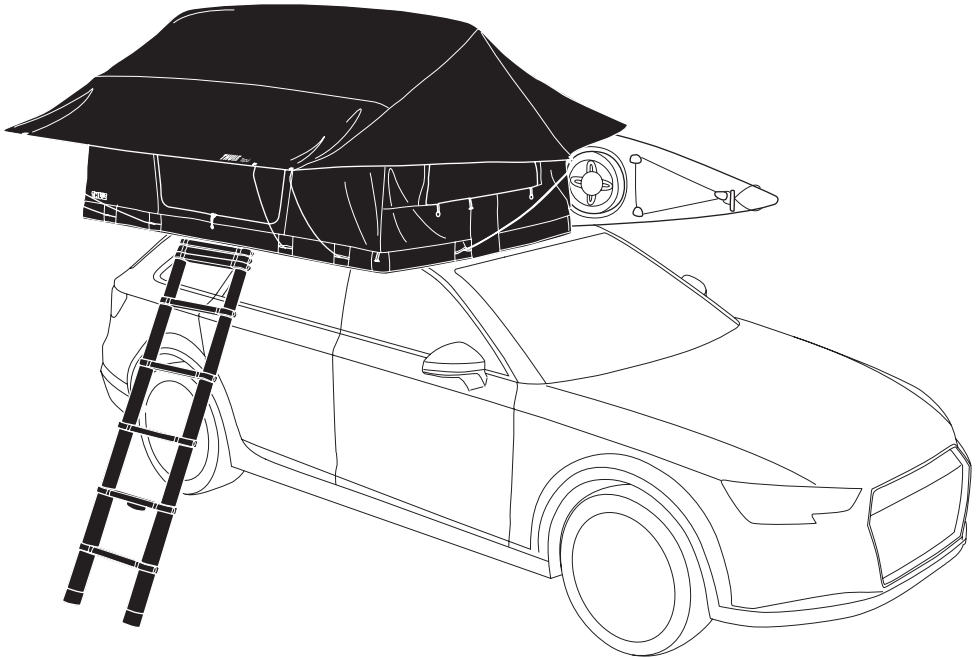

➤ Instructions

Thule Tepui Foothill

901250