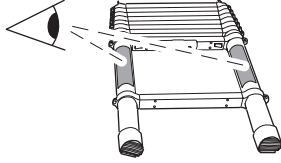

THULE Edge Clamp

THULE Evo Clamp

THULE AeroBlade Edge

THULE SlideBar Evo

DO NOT use Tepui tents on factory installed crossbars.

Max 130 km/h
80 Mph

136 kg
300 lbs

EN