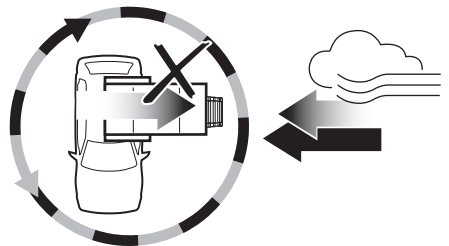

THULE Edge Clamp

THULE Evo Clamp

THULE AeroBlade Edge

THULE SlideBar Evo

DO NOT use Tepui tents on factory installed crossbars.

Max 130 km/h
80 Mph

136 kg
300 lbs

EN