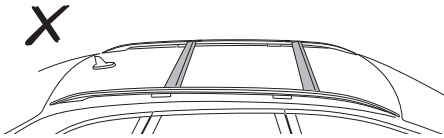

THULE Edge Clamp

THULE Evo Clamp

THULE AeroBlade Edge

THULE SlideBar Evo

DO NOT use Tepui tents on factory installed crossbars.

Max 130 km/h
80 Mph

136 kg
300 lbs

EN