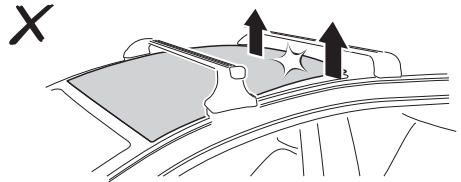

THULE Edge Clamp

THULE Evo Clamp

THULE AeroBlade Edge

THULE SlideBar Evo

DO NOT use Tepui tents on factory installed crossbars.

Max 130 km/h
80 Mph

136 kg
300 lbs

EN