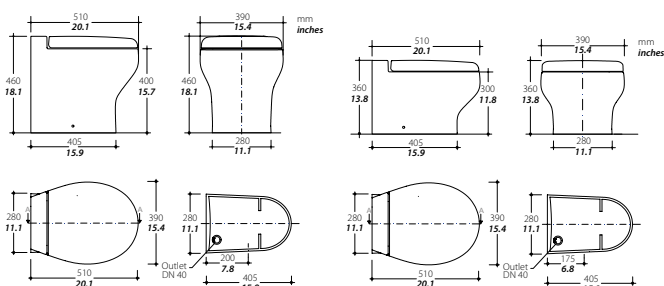

The next generation of both the Silence Plus 2G and Silence Plus 2G Short offer a matching bidet to have the perfect pairing in the bathroom.

Silence Plus 2G

Silence Plus 2G Short

WEIGHT | 25.5 kg / **56.2 lb**
H x W x D | 460 x 390 x 510 mm /
18.1 x 15.4 x 20.1 inches

WEIGHT | 23.5 kg / **51.8 lb**
H x W x D | 360 x 390 x 510 mm /
13.8 x 15.4 x 20.1 inches

FOOTPRINT | 405 x 280 mm / **15.9 x 11.1 inches**
WATER USAGE | 0.5 - 2.7 L / **0.1 - 0.7 gal** per flush
COLOR | White, optional: bone / black
SEAT AND COVER | Polyester
 optional: soft closing system with Sugatsune™ damper /
 Thermosetting with soft closing
OUTLET PUMP | MAC 11 12/24 v
 Silence Plus 2G, optional: MAC 11 110/230 v
INLET DEVICE | Solenoid, optional: inlet pump
CONTROL PANEL | All-in-one, optional: Multiframe / Argent /
 Touch / Premium / Premium Touch
MATCHING | Bidet Silence Plus 2G/
BIDET | Bidet Silence Plus 2G Short,
 optional: integrated bidet function

Bidet Silence Plus 2G

Bidet Silence Plus 2G Short

WEIGHT | 16 kg / **35.3 lb**
H x W x D | 400 x 390 x 510 mm /
15.7 x 15.4 x 20.1 inches

WEIGHT | 14 kg / **30.9 lb**
H x W x D | 300 x 390 x 510 mm /
11.8 x 15.4 x 20.1 inches

FOOTPRINT | 405 x 280 mm /
15.9 x 11.1 inches
COLOR | White,
 optional: bone / black
MATCHING | Silence Plus 2G
TOILET
FOOTPRINT | 405 x 280 mm /
15.9 x 11.1 inches
COLOR | White,
 optional: bone / black
MATCHING | Silence Plus 2G Short
TOILET