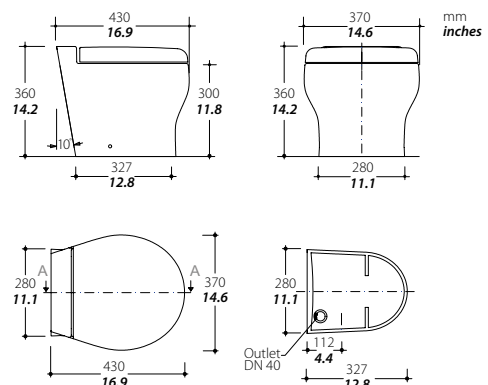

FOOTPRINT	390 x 280 mm / 15.4 x 11.1 inches	FOOTPRINT	390 x 280 mm / 15.4 x 11.1 inches
COLOR	White, optional: bone / black	COLOR	White, optional: bone / black
MATCHING TOILET	Elegance 2G	MATCHING TOILET	Elegance 2G Short

The Elegance 2G Cut and Elegance 2G Cut Short are also equipped with the new second Generation System Improvements to give you the best your yacht deserves.

Elegance 2G Cut

WEIGHT	22 kg / 48.5 lb
H x W x D	460 x 370 x 430 mm / 18.1 x 14.6 x 16.9 inches
FOOTPRINT	310 x 280 mm / 12.2 x 11.1 inches
WATER USAGE	0.5 - 2.7 L / 0.1 - 0.7 gal per flush
COLOR	White, optional: bone / black
SEAT AND COVER	Polyester optional: soft closing system with Sugatsune™ damper / Thermosetting with soft closing
OUTLET PUMP	MAC 11 12/24 v
INLET DEVICE	Solenoid, optional: inlet pump
CONTROL PANEL	All-in-one, optional: Multiframe / Argent / Touch / Premium / Premium Touch
BIDET	Optional: integrated bidet function

Elegance 2G Cut Short

WEIGHT	19 kg / 41.8 lb
H x W x D	360 x 370 x 430 mm / 14.2 x 14.6 x 16.9 inches
FOOTPRINT	327 x 280 mm / 12.9 x 11.1 inches
WATER USAGE	0.5 - 2.7 L / 0.1 - 0.7 gal per flush
COLOR	White, optional: bone / black
SEAT AND COVER	Polyester optional: soft closing system with Sugatsune™ damper / Thermosetting with soft closing
OUTLET PUMP	MAC 11 12/24 v
INLET DEVICE	Solenoid, optional: inlet pump
CONTROL PANEL	All-in-one, optional: Multiframe / Argent / Touch / Premium / Premium Touch
BIDET	Optional: integrated bidet function