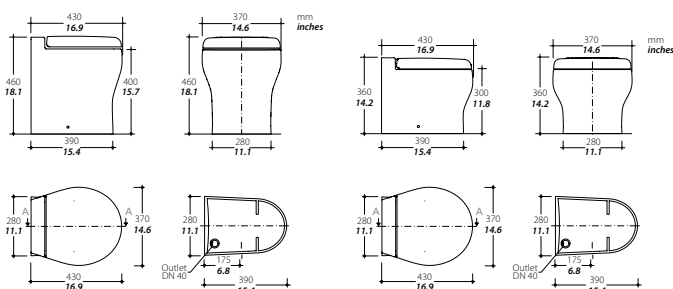

The Elegance 2G Short is designed to be installed on a raising step, usually 10 cm / **3.9 inches** high. For this purpose, the height of the ceramic shell is reduced to 36 cm / **14.2 inches** to compensate and match the standard seating height of 46 cm / **18.1 inches**. Installing the toilet on a higher waterline will maximize the efficiency of the space and volume around the toilet mounting area. This way you can even create space for the new pairing bidet, the Bidet Elegance 2G Short.

Elegance 2G

Elegance 2G Short

Bidet Elegance 2G

Bidet Elegance 2G Short

WEIGHT	22.5 kg / 49.6 lb	WEIGHT	19.5 kg / 42.9 lb
H x W x D	460 x 370 x 430 mm / 18.1 x 14.6 x 16.9 inches	H x W x D	360 x 370 x 430 mm / 14.2 x 14.6 x 16.9 inches

WEIGHT	13 kg / 28.7 lb	WEIGHT	11 kg / 24.3 lb
H x W x D	400 x 370 x 430 mm / 15.7 x 14.6 x 16.9 inches	H x W x D	300 x 370 x 430 mm / 11.8 x 14.6 x 16.9 inches

FOOTPRINT	390 x 280 mm / 15.4 x 11.1 inches
WATER USAGE	0.5 - 2.7 L / 0.1 - 0.7 gal per flush
COLOR	White, optional: bone / black
SEAT AND COVER	Polyester optional: soft closing system with Sugatsune™ damper / Thermosetting with soft closing
OUTLET PUMP	MAC 11 12/24 v, Elegance 2G, optional: MAC 11 110/230 v
INLET DEVICE	Solenoid, optional: inlet pump
CONTROL PANEL	All-in-one, optional: Multiframe / Argent / Touch / Premium / Premium Touch
MATCHING BIDET	Bidet Elegance 2G/ Bidet Elegance 2G Short, optional: integrated bidet function

FOOTPRINT	390 x 280 mm / 15.4 x 11.1 inches	FOOTPRINT	390 x 280 mm / 15.4 x 11.1 inches
COLOR	White, optional: bone / black	COLOR	White, optional: bone / black
MATCHING TOILET	Elegance 2G	MATCHING TOILET	Elegance 2G Short