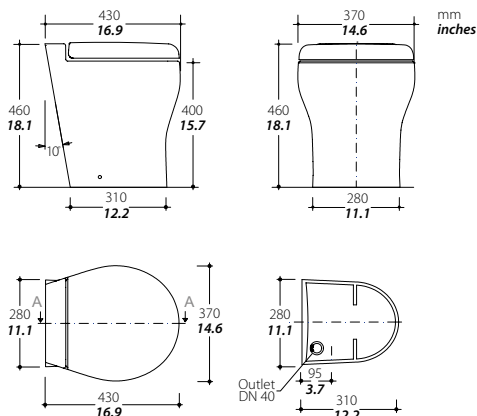

WEIGHT	13 kg / 28.7 lb	WEIGHT	11 kg / 24.3 lb
H x W x D	400 x 370 x 430 mm / 15.7 x 14.6 x 16.9 inches	H x W x D	300 x 370 x 430 mm / 11.8 x 14.6 x 16.9 inches

FOOTPRINT	390 x 280 mm / 15.4 x 11.1 inches
WATER USAGE	0.5 - 2.7 L / 0.1 - 0.7 gal per flush
COLOR	White, optional: bone / black
SEAT AND COVER	Polyester optional: soft closing system with Sugatsune™ damper / Thermosetting with soft closing
OUTLET PUMP	MAC 11 12/24 v, Elegance 2G, optional: MAC 11 110/230 v
INLET DEVICE	Solenoid, optional: inlet pump
CONTROL PANEL	All-in-one, optional: Multiframe / Argent / Touch / Premium / Premium Touch
MATCHING BIDET	Bidet Elegance 2G/ Bidet Elegance 2G Short, optional: integrated bidet function

FOOTPRINT	390 x 280 mm / 15.4 x 11.1 inches	FOOTPRINT	390 x 280 mm / 15.4 x 11.1 inches
COLOR	White, optional: bone / black	COLOR	White, optional: bone / black
MATCHING TOILET	Elegance 2G	MATCHING TOILET	Elegance 2G Short

The Elegance 2G Cut and Elegance 2G Cut Short are also equipped with the new second Generation System Improvements to give you the best your yacht deserves.

Elegance 2G Cut

WEIGHT	22 kg / 48.5 lb
H x W x D	460 x 370 x 430 mm / 18.1 x 14.6 x 16.9 inches
FOOTPRINT	310 x 280 mm / 12.2 x 11.1 inches
WATER USAGE	0.5 - 2.7 L / 0.1 - 0.7 gal per flush
COLOR	White, optional: bone / black
SEAT AND COVER	Polyester optional: soft closing system with Sugatsune™ damper / Thermosetting with soft closing
OUTLET PUMP	MAC 11 12/24 v
INLET DEVICE	Solenoid, optional: inlet pump
CONTROL PANEL	All-in-one, optional: Multiframe / Argent / Touch / Premium / Premium Touch
BIDET	Optional: integrated bidet function