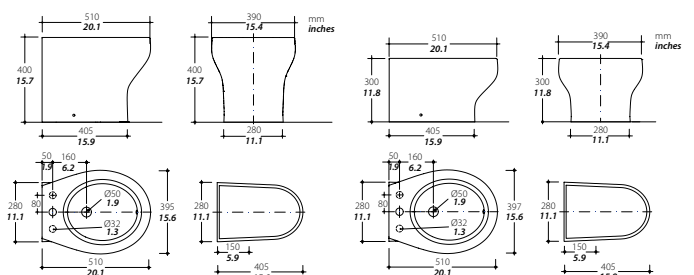

WEIGHT | 23.5 kg / **51.8 lb**
H x W x D | 360 x 390 x 510 mm /
13.8 x 15.4 x 20.1 inches

FOOTPRINT | 405 x 280 mm / **15.9 x 11.1 inches**
WATER USAGE | 0.5 - 2.7 L / **0.1 - 0.7 gal** per flush
COLOR | White, optional: bone / black
SEAT AND COVER | Polyester
 optional: soft closing system with Sugatsune™ damper /
 Thermosetting with soft closing
OUTLET PUMP | MAC 11 12/24 v
 Silence Plus 2G, optional: MAC 11 110/230 v
INLET DEVICE | Solenoid, optional: inlet pump
CONTROL PANEL | All-in-one, optional: Multiframe / Argent /
 Touch / Premium / Premium Touch
MATCHING | Bidet Silence Plus 2G/
BIDET | Bidet Silence Plus 2G Short,
 optional: integrated bidet function

Bidet Silence Plus 2G

Bidet Silence Plus 2G Short

WEIGHT | 16 kg / **35.3 lb**
H x W x D | 400 x 390 x 510 mm /
15.7 x 15.4 x 20.1 inches

WEIGHT | 14 kg / **30.9 lb**
H x W x D | 300 x 390 x 510 mm /
11.8 x 15.4 x 20.1 inches

FOOTPRINT | 405 x 280 mm /
15.9 x 11.1 inches
COLOR | White,
 optional: bone / black
MATCHING | Silence Plus 2G
TOILET
FOOTPRINT | 405 x 280 mm /
15.9 x 11.1 inches
COLOR | White,
 optional: bone / black
MATCHING | Silence Plus 2G Short
TOILET

ELEGANCE 2G

Maximize the comfort within reduced space

Italian ceramic

Small bowl

Wide range of control panels

Improved 2nd Generation System

Elegance 2G

As With the Silence Plus 2G, the Elegance 2G offers the same smooth design and smart 2nd Generation System Improvements. It just differs in size. The Elegance 2G and its models are the 'small bowl' size model of the Flexi Line, which is all about maximizing the comfort within reduced space. The length of 43 cm / **16.9 inches** creates the -at-home seat feeling. To create an even more domestic comfort level, the Bidet Elegance 2G complements your bathroom as elegant couple.