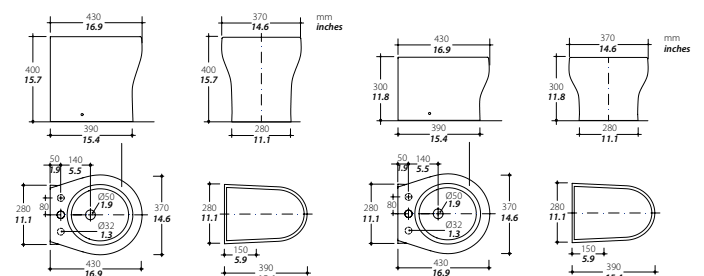

WEIGHT	22.5 kg / 49.6 lb	WEIGHT	19.5 kg / 42.9 lb
H x W x D	460 x 370 x 430 mm / 18.1 x 14.6 x 16.9 inches	H x W x D	360 x 370 x 430 mm / 14.2 x 14.6 x 16.9 inches

WEIGHT	13 kg / 28.7 lb	WEIGHT	11 kg / 24.3 lb
H x W x D	400 x 370 x 430 mm / 15.7 x 14.6 x 16.9 inches	H x W x D	300 x 370 x 430 mm / 11.8 x 14.6 x 16.9 inches

FOOTPRINT	390 x 280 mm / 15.4 x 11.1 inches
WATER USAGE	0.5 - 2.7 L / 0.1 - 0.7 gal per flush
COLOR	White, optional: bone / black
SEAT AND COVER	Polyester optional: soft closing system with Sugatsune™ damper / Thermosetting with soft closing
OUTLET PUMP	MAC 11 12/24 v, Elegance 2G, optional: MAC 11 110/230 v
INLET DEVICE	Solenoid, optional: inlet pump
CONTROL PANEL	All-in-one, optional: Multiframe / Argent / Touch / Premium / Premium Touch
MATCHING BIDET	Bidet Elegance 2G/ Bidet Elegance 2G Short, optional: integrated bidet function

FOOTPRINT	390 x 280 mm / 15.4 x 11.1 inches	FOOTPRINT	390 x 280 mm / 15.4 x 11.1 inches
COLOR	White, optional: bone / black	COLOR	White, optional: bone / black
MATCHING TOILET	Elegance 2G	MATCHING TOILET	Elegance 2G Short