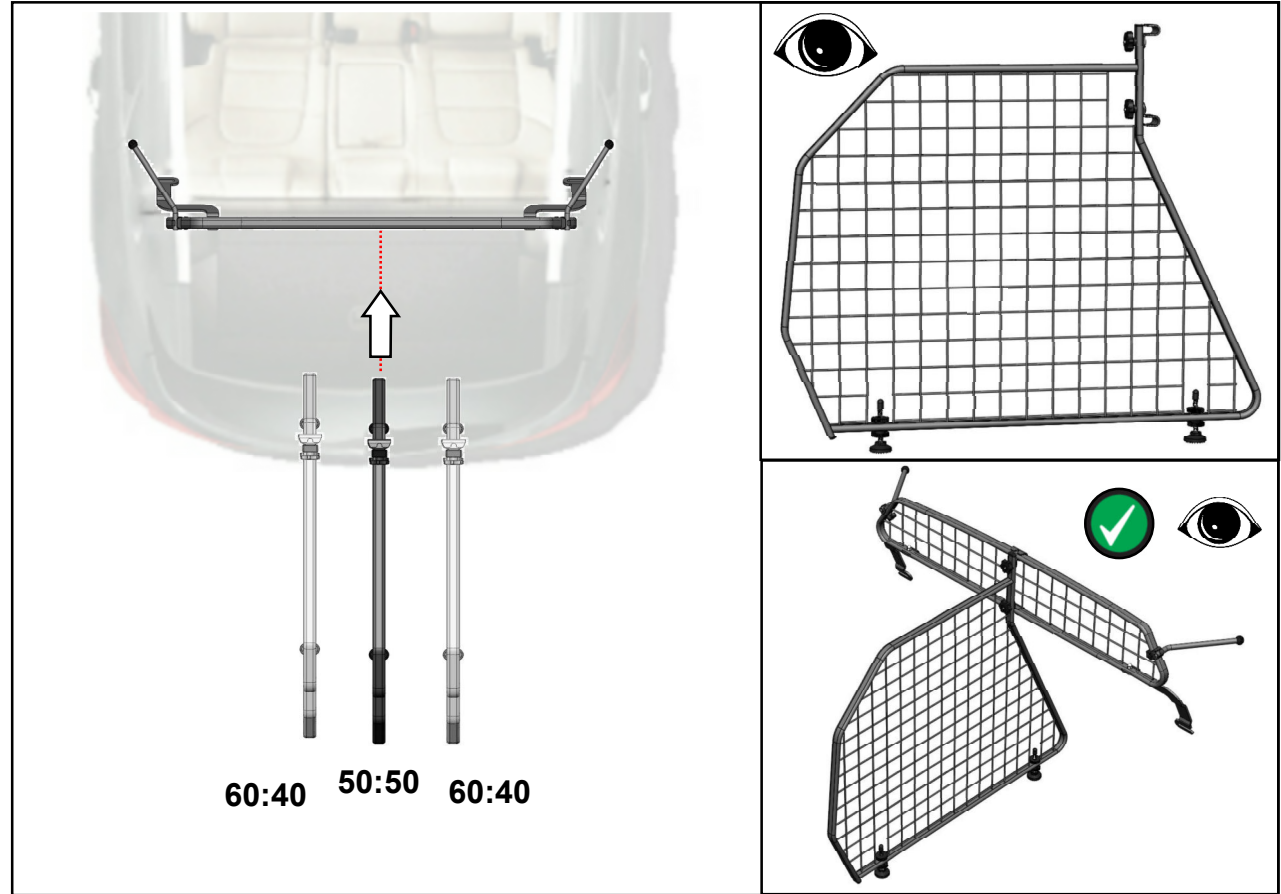

TRAVALL

The contents and parts shown in this fitting instruction is the property of TRAVALL therefore anything shown should not be used for any other manufacturing purposes, copied or replicated in anyway without written authorisation from ©TRAVALL.

TRAVALL UNITED KINGDOM
GOSFORTH ROAD,
DERBY,
DE24 8HU,
United Kingdom,
E: Info@travall.com
T: +44(0)1332387630

The Travall Difference

Lifetime Warranty • OEM Car Factory Supplier
100s of Applications • Manufacturer for Over 30 Years

PATENTS APPLIED FOR