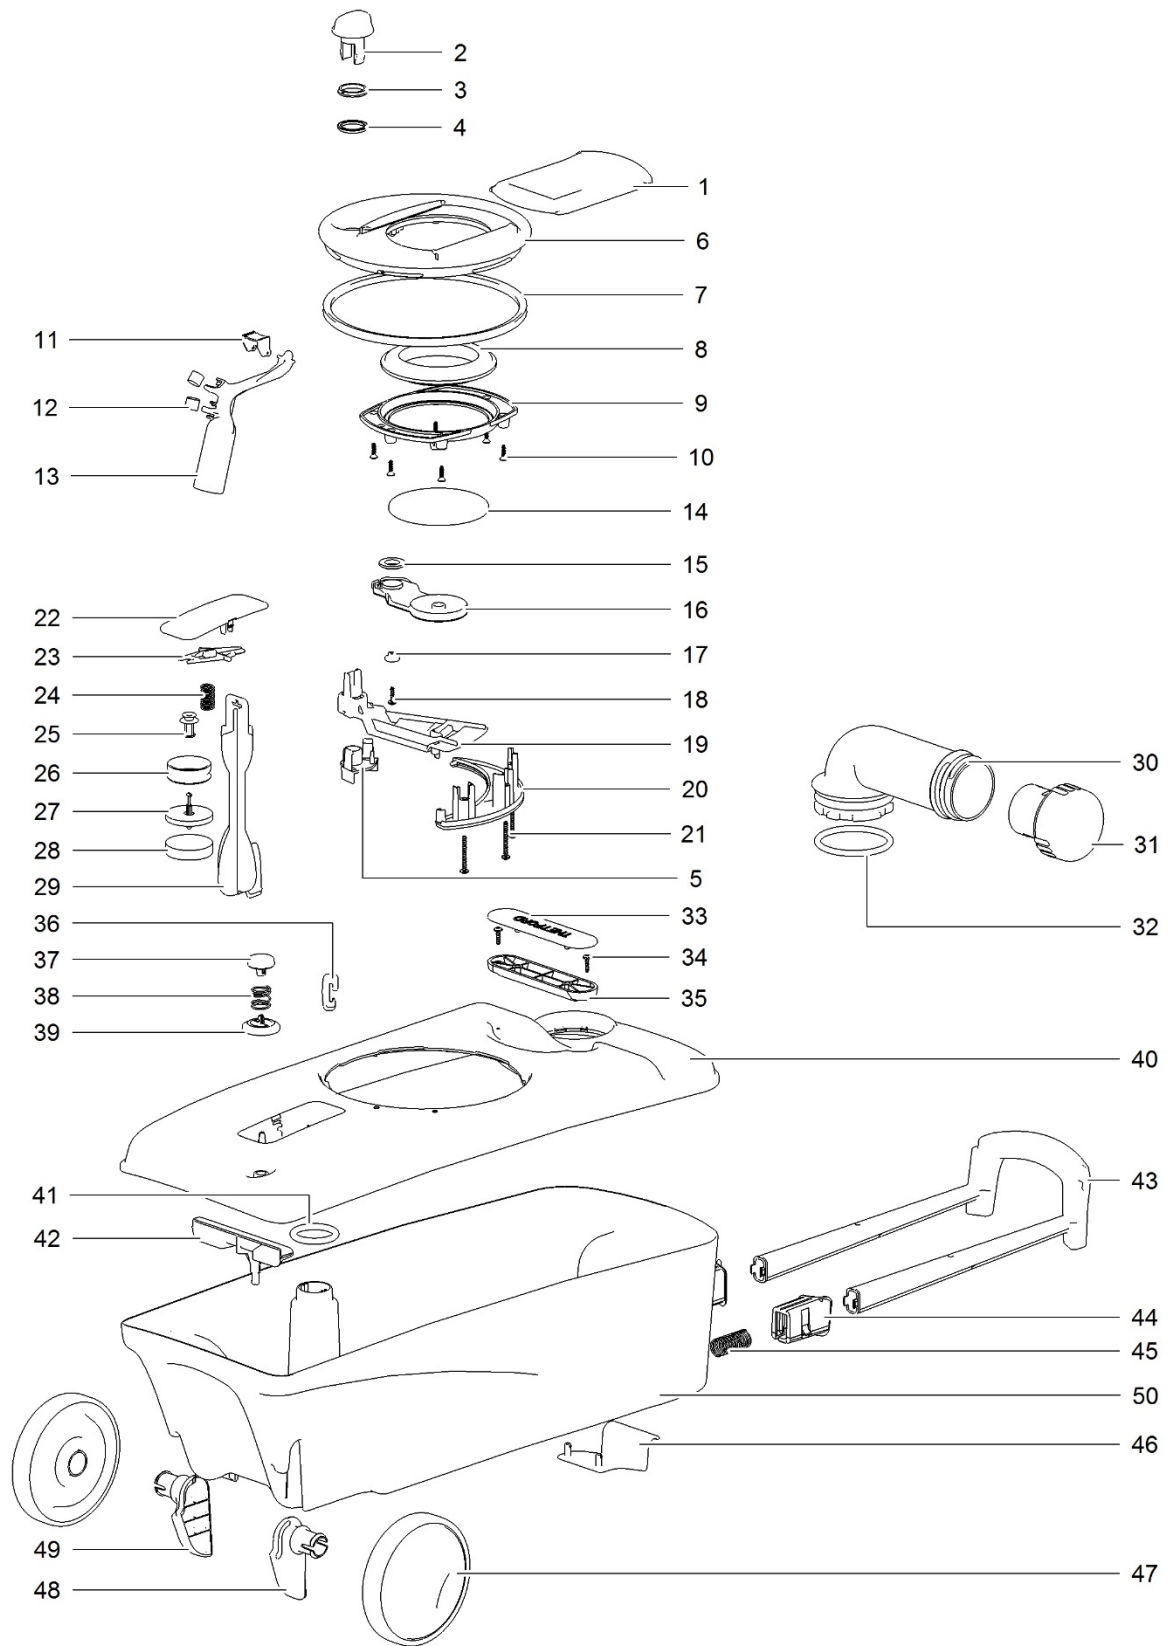

LE1120_C400-WHT_1214-V03

		Spare part number	Spare part number	Spare part number	Colours available		
1	Sliding cover	32301			06		
2	Blade opener	32300	32331 <i>Mechanism Right</i>	32332 <i>Mechanism Left</i>	16		
3	Washer						
4	Seal parker						
5	Mechanism retainer						
6	Holding tank plate						
	Left hand version					32302	06
	Right hand version	32328			06		
7	Seal mechanism	50724					
8	Lip seal	23721					
9	Seal plate						
10	Screw						06
11	Retainer	32304					
12	Magnet						
13	Float arm						
14	Blade	50731					
15	Bearing						
16	Blade arm						
17	Bushing						
18	Screw						
19	Blade driver						
20	Support track						
21	Screw