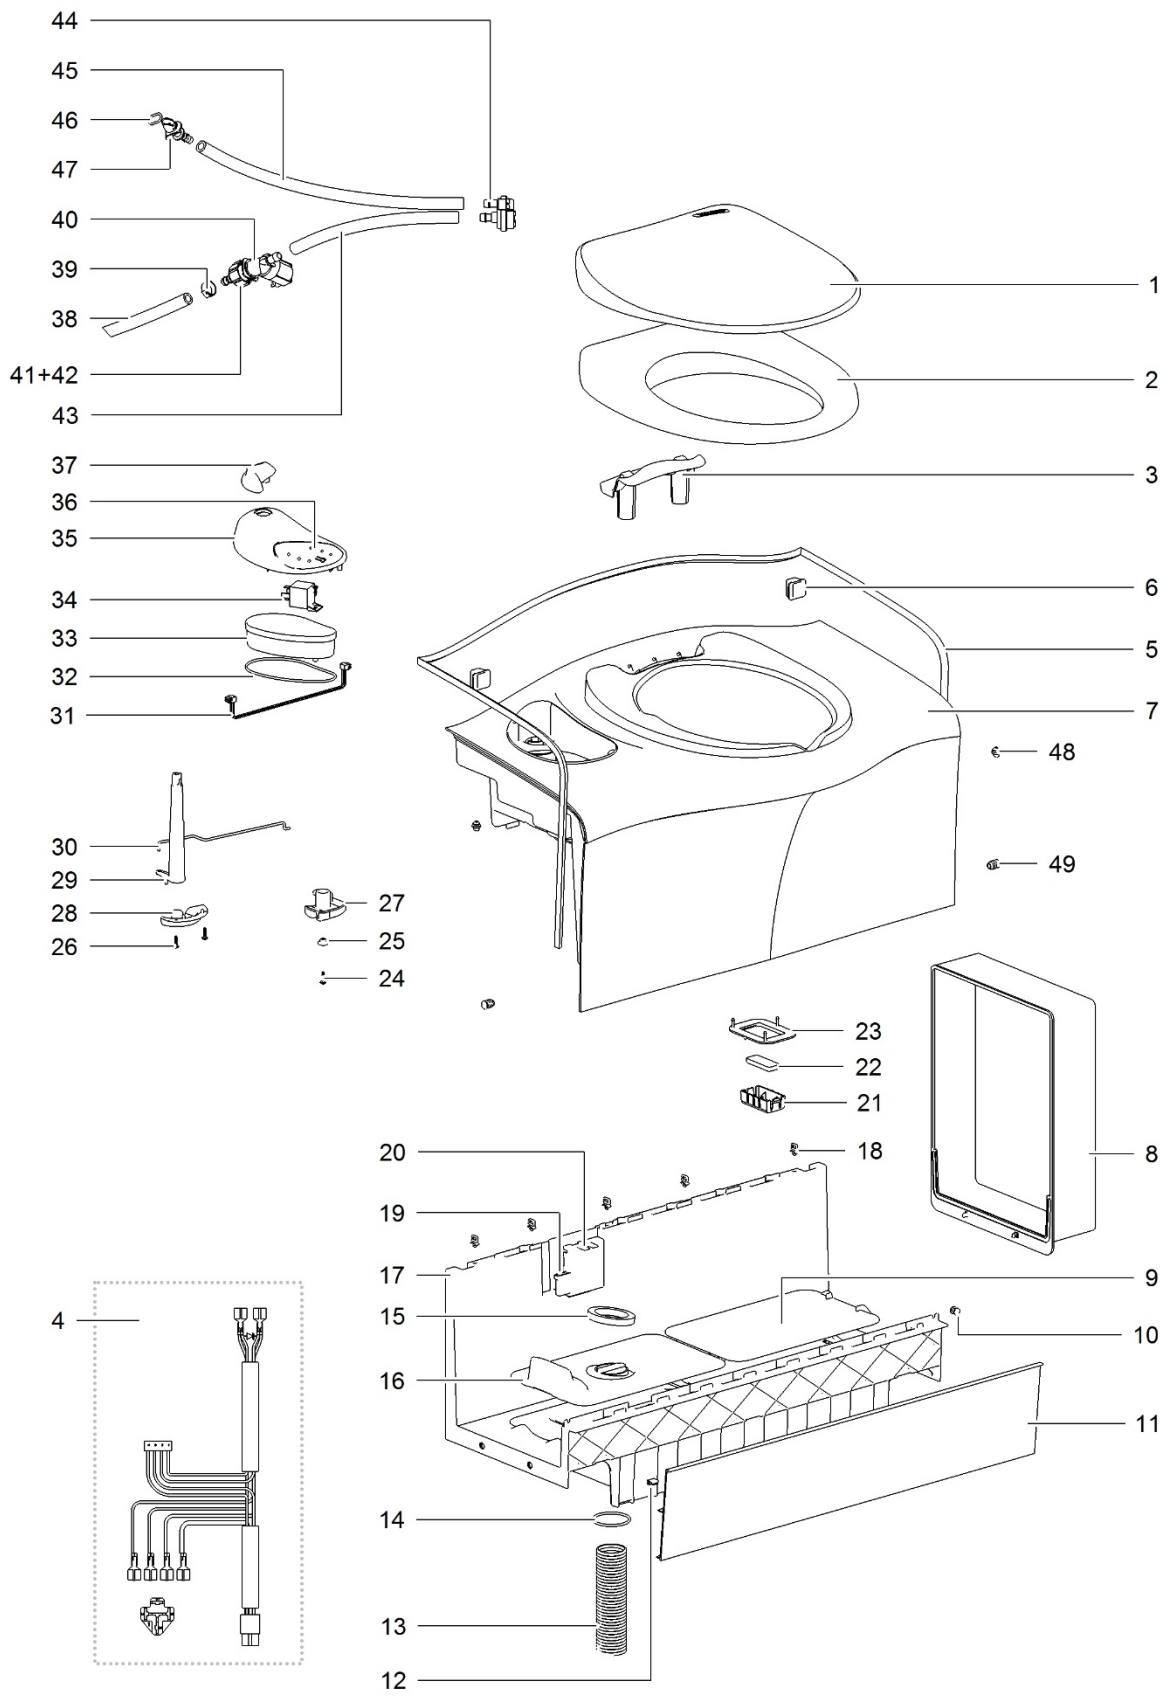

LE1119_C402-C/X_1114-V02

		Spare part number	Spare part number	Spare part number	Colours available
1	Cover				
2	Seat		32309		62
3	Pod				
4	Magnet				
5	Float box/foam				
6	Float box guiding		32330		62
7	Reed switch housing WT Reed switch PCB		<i>X-model</i>		
8	Screw				
9	Washer				
10	Cap fill bottle	16848			16
11	Waterfill funnel				
12	O-ring		32315		06
13	Fill funnel elbow				
14	O-ring				
15	Wall seal	32311			
16	Wall bracket				
17	Bench				
18	Door interface				
19	Storage cover	51809			62
20	Lock plug <i>toilet produced < May 2004</i>				
21	Kicking plate (4x) Kicking plate LB	32426			62
22	Clip				
23	Vent hose				
24	O-ring		32324		
25	Seal vent plate				
26	Vent plate				
27	Base				
28	Wire clip				
29	Fuse	21766			
30	Reed switch housing + PCB	32316 <i>C-model</i>	32317 <i>X-model</i>		62
31	Magnet basket				
32	Magnet				
33	Retaining plate				
34	Fill plug				
35	O-ring				
36	Screw				
37	Bushing				

		Spare part number	Spare part number	Spare part number	Colours available
38	Screw				
39	Saddle				
40	Bracket		51802		
41	Shaft				
42	Link	51806			
43	Wire harness	32319			
	Connector spare kit PCB	51808			
44	O-ring				
45	Control well				
46	Control panel		32320		30, 62
	Control PCB		<i>C-model</i>		
47	Overlay C-model	32321		32322	62
	Overlay X-model	32323		<i>X-model</i>	
48	Handle	51803			62
49	Pump	16374			
50	Flush tube				
51	O-ring		51807		62
52	Nozzle				
53	Wire harness main power				
54	Drain connector		51804		74
55	Sight glass		<i>toilets</i>		
56	Clamp		<i>produced ></i>		
57	Drain tube		<i>Oct 2005</i>		
58	Plug sight tube hole <i>toilet produced > Oct 2005</i>				
59	Blind plug <i>toilet produced > Oct 2005</i>				
60	Water fill extension	32329			16