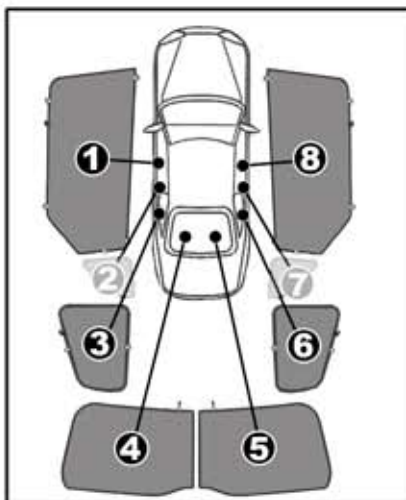

INSTALLATION INSTRUCTIONS

SKODA SUPERB 2011

SKO-SUPE-E-B

COMPONENTS INCLUDED

SHADES

FIXING CLIPS

SIDE SHADE INSTALLATION

SIDE SHADE INSTALLATION