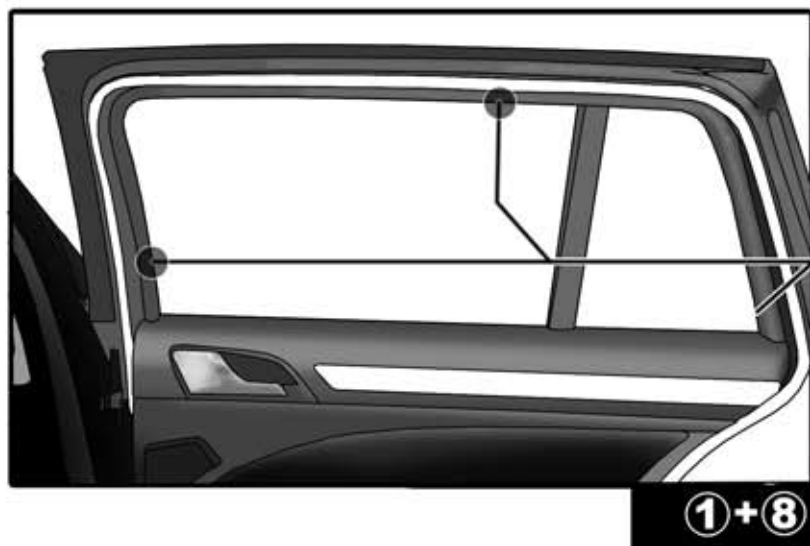

INSTALLATION INSTRUCTIONS

SKODA SUPERB 2011

SKO-SUPE-E-B

COMPONENTS INCLUDED

SHADES

FIXING CLIPS

SIDE SHADE INSTALLATION

SIDE SHADE INSTALLATION