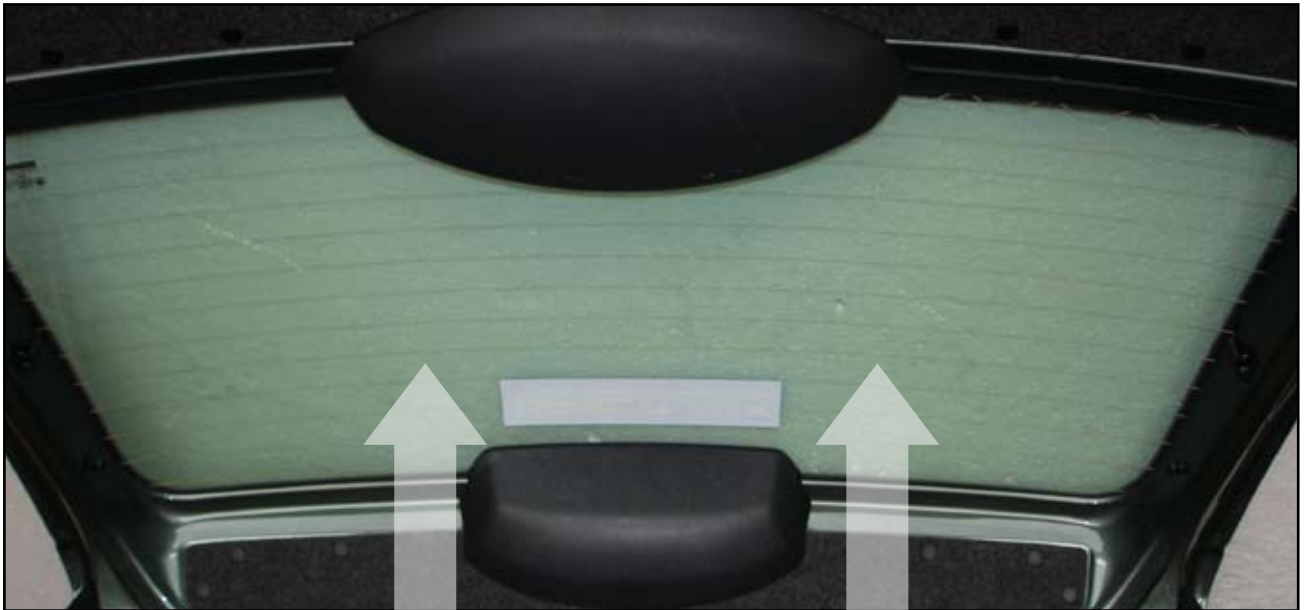

INSTALLATION INSTRUCTIONS

Skoda Roomster

SKO-ROOM-5-A

COMPONENTS

SHADES

FIXING CLIPS

SIDE SHADE INSTALLATION

X3

SIDE SHADE INSTALLATION

SIDE SHADE INSTALLATION

PORT SHADE INSTALLATION

X2

X2

REAR SHADE INSTALLATION

REAR SHADE INSTALLATION

X2