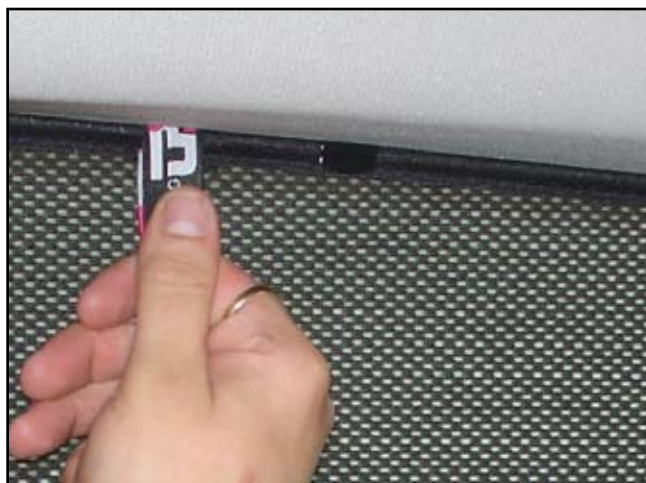

INSTALLATION INSTRUCTIONS

Skoda Roomster

SKO-ROOM-5-A

COMPONENTS

SHADES

FIXING CLIPS

SIDE SHADE INSTALLATION

X3

SIDE SHADE INSTALLATION

SIDE SHADE INSTALLATION

PORT SHADE INSTALLATION

X2

X2

REAR SHADE INSTALLATION

REAR SHADE INSTALLATION

X2