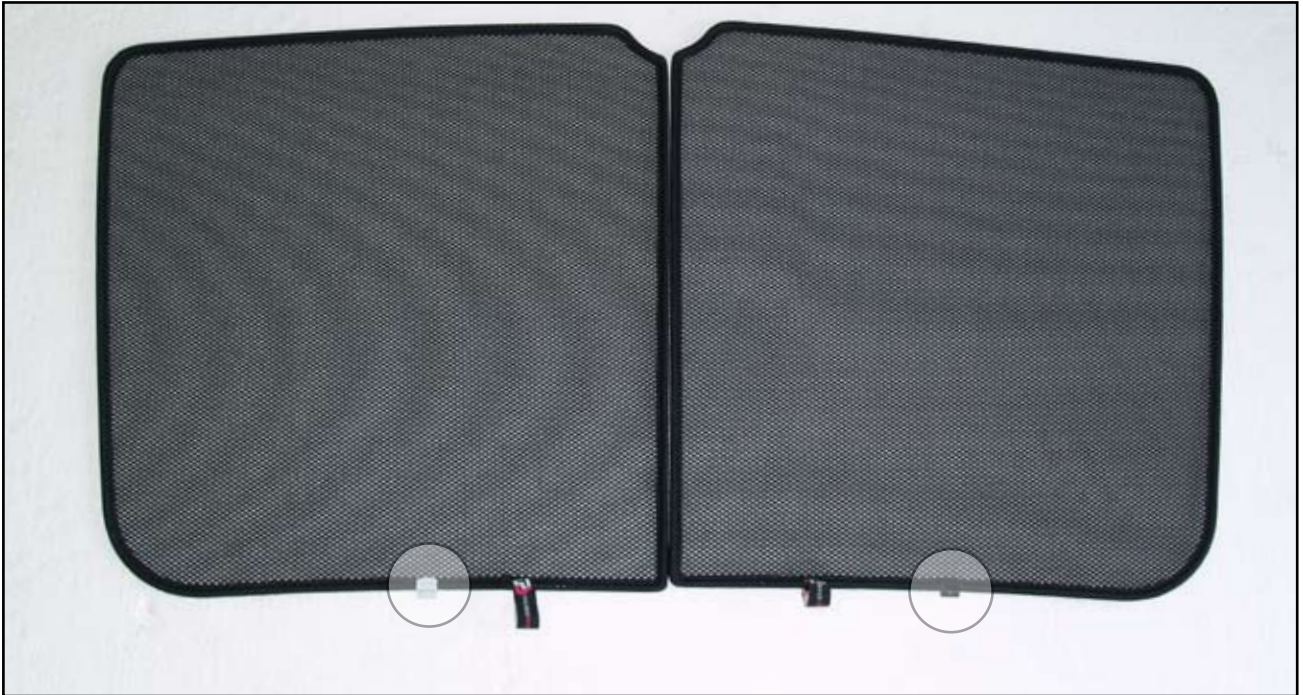

INSTALLATION INSTRUCTIONS

Skoda Octavia Estate

SKO-OCTA-E-B

COMPONENTS

SHADES

FIXING CLIPS

SIDE SHADE INSTALLATION

X3

SIDE SHADE INSTALLATION

PORT/LOAD AREA SHADE INSTALLATION

X2

REAR SHADE INSTALLATION

X6

REAR SHADE INSTALLATION

X2