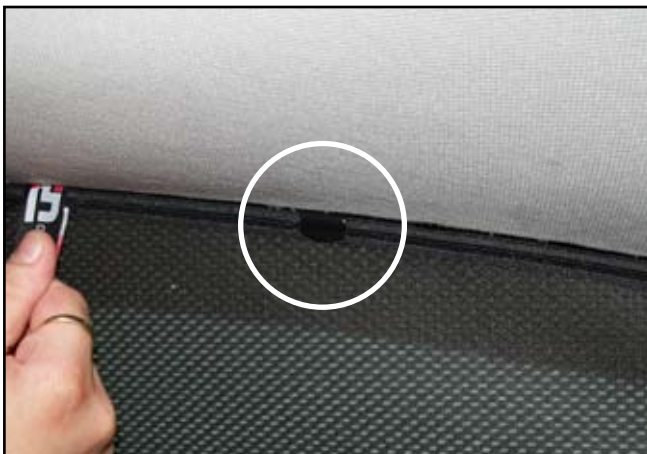

PORT/LOAD AREA SHADE INSTALLATION

X2