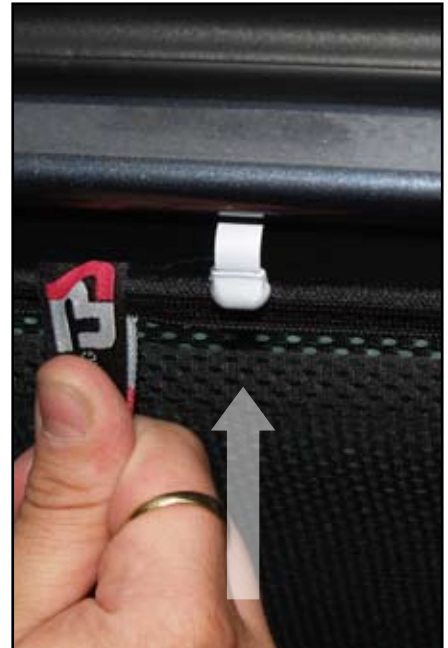

SIDE SHADE INSTALLATION