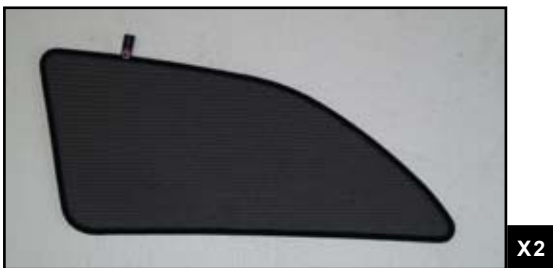

INSTALLATION INSTRUCTIONS

Skoda Octavia Estate

SKO-OCTA-E-B

COMPONENTS

SHADES

FIXING CLIPS

SIDE SHADE INSTALLATION

X3