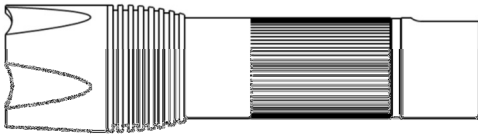

S1

PRO series

Diam. 3.7/2.7 (head/tube) x 12/14cm (flood/spot)

PRODUCT NAME: S1

PRODUCT NUMBER: 700S1

DESCRIPTION:

Durable flashlight with 420 lumens, sliding focus & 4 light modes

TECHNICAL INFORMATION

CONSTRUCTION:

Housing	Aluminium
Lens	Acrylic
Battery Type	4 x AAA Alkaline Duracell
Light Source	5W CREE LED XPG2-R4
Colour Temperature (Kelvin)	7500K
Lumens	420

SPECIFICATIONS

Run Time (hours) down to 1 lumen	13H (high beam), 51H (low beam)
Beam distance (m)	250
IP Rating	65
Operating Temperature Range	-5°C to +40°C

GENERAL INFORMATION

Flashlight weight (g)	176 incl batteries
Flashlight dimensions (cm) (flood/spot)	Diam. 3.7/2.7 (head/tube) x 12/14
EAN Code	57 03296 70030 6
Harmonized Standard Code	8513100000
PACKAGING:	
Description	"PRO" design printed box
Box Size (cm)	16 x 7 x 8
Box weight (g)	325
Qty / Carton (pcs)	32
Carton Size (cm)	52 x 26 x 31 cm
Carton Weight (kg)	11.7