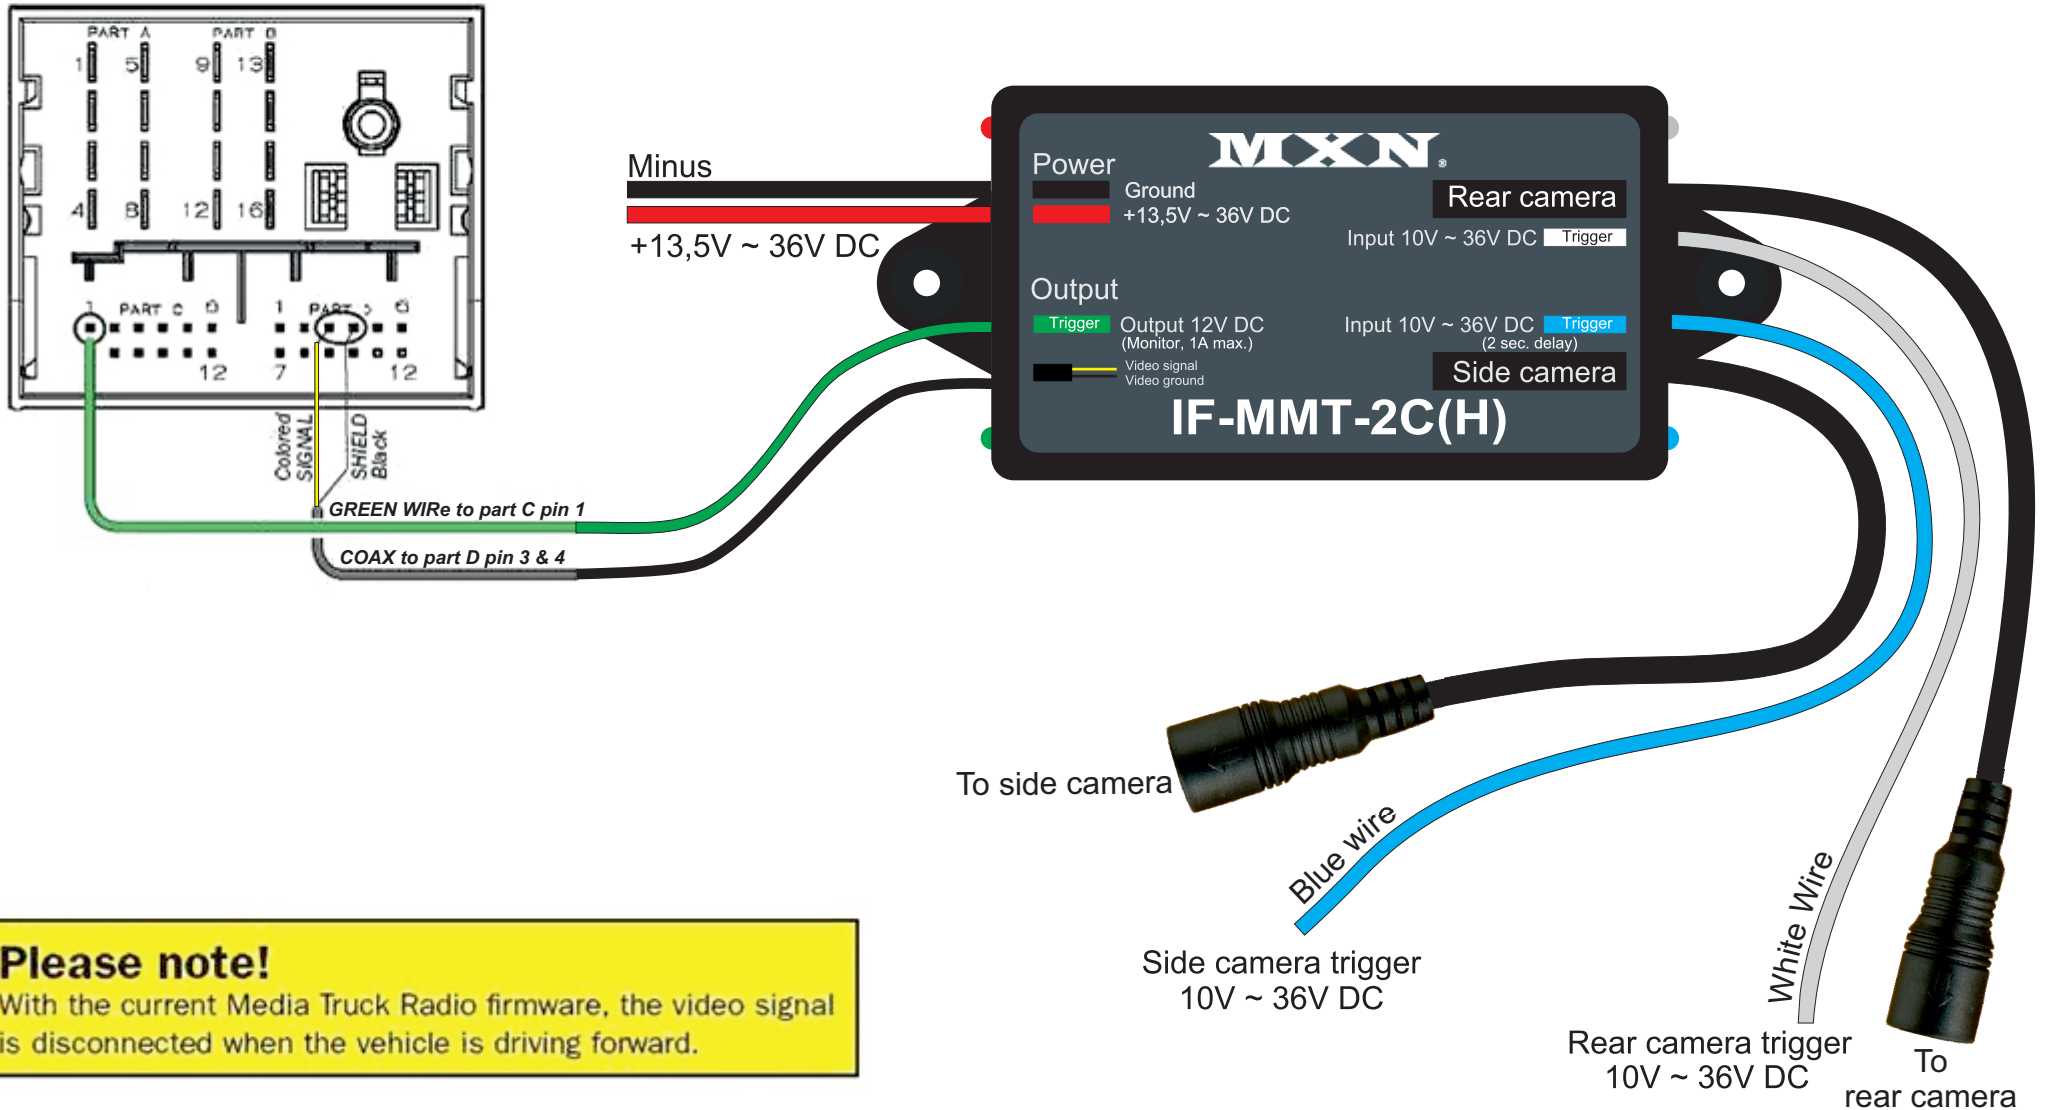

## PIN List

For connecting camera, via interface IFMMT-2C to MAN Media Truck radio.

### Please note!

With the current Media Truck Radio firmware, the video signal is disconnected when the vehicle is driving forward.