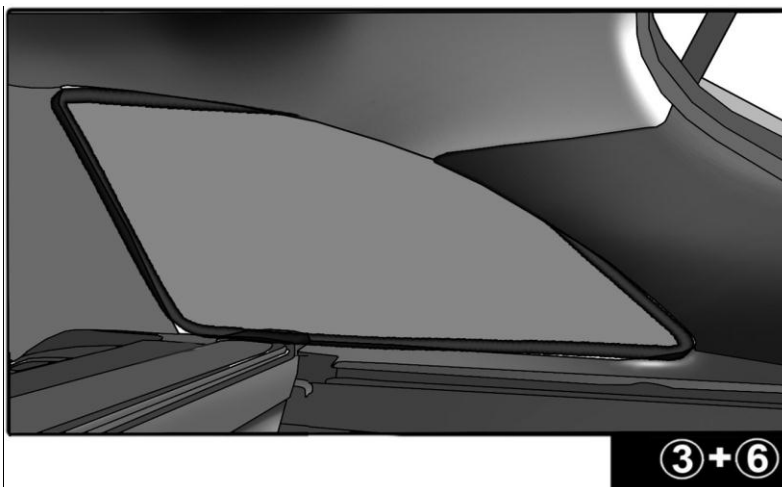

INSTALLATION INSTRUCTIONS

RENAULT SCENIC 5 DOOR 2011

REN-SCEN-5-B

COMPONENTS INCLUDED

SHADES

FIXING CLIPS

SIDE SHADE INSTALLATION

QUARTER LIGHT SHADE INSTALLATION