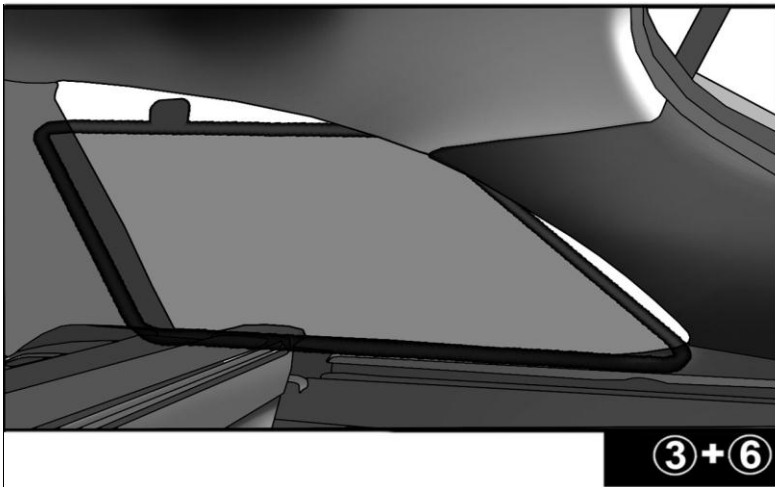

INSTALLATION INSTRUCTIONS

RENAULT SCENIC 5 DOOR 2011

REN-SCEN-5-B

COMPONENTS INCLUDED

SHADES

FIXING CLIPS

SIDE SHADE INSTALLATION

QUARTER LIGHT SHADE INSTALLATION