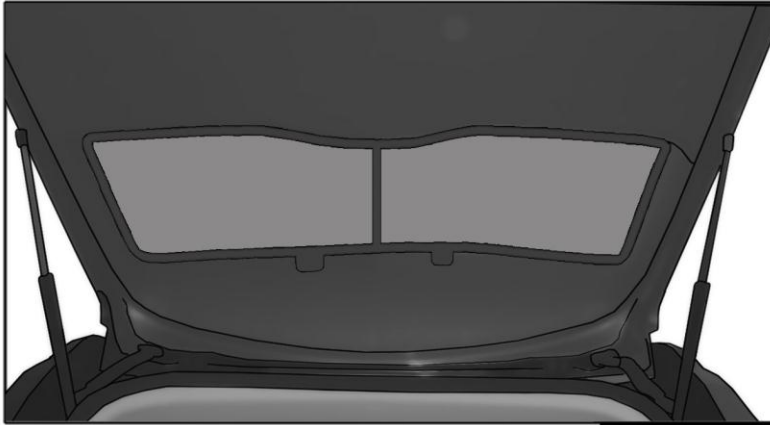

REAR SHADE INSTALLATION

④+⑤