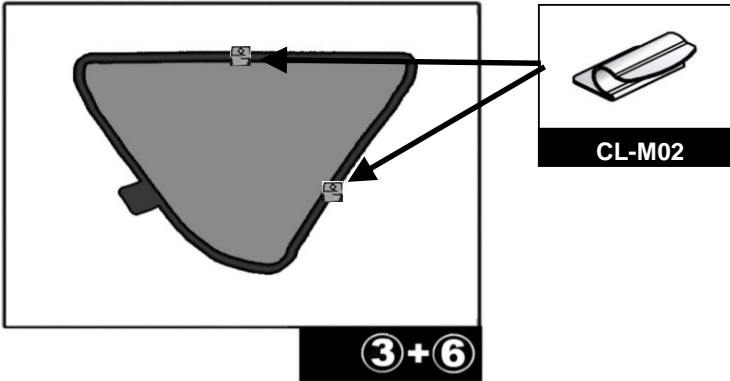

INSTALLATION INSTRUCTIONS

RENAULT SCENIC 5 DOOR 2011

REN-SCEN-5-B

COMPONENTS INCLUDED

SHADES

FIXING CLIPS

SIDE SHADE INSTALLATION

QUARTER LIGHT SHADE INSTALLATION