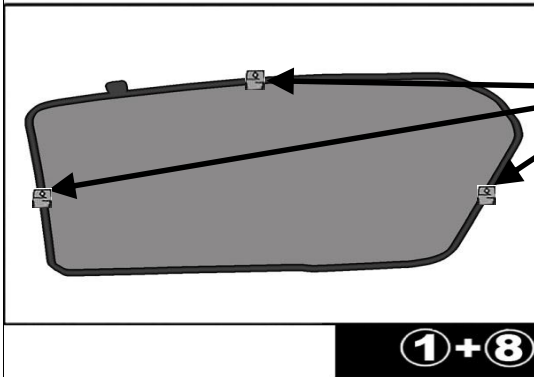

INSTALLATION INSTRUCTIONS

RENAULT SCENIC 5 DOOR 2011

REN-SCEN-5-B

COMPONENTS INCLUDED

SHADES

FIXING CLIPS

SIDE SHADE INSTALLATION

QUARTER LIGHT SHADE INSTALLATION