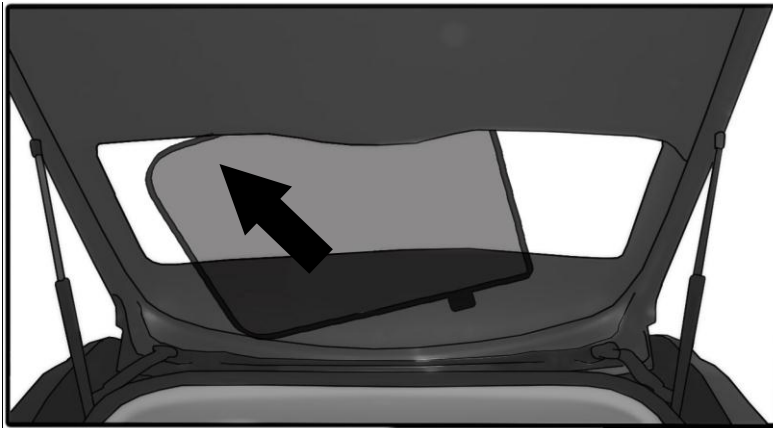

REAR SHADE INSTALLATION

④+⑤

④+⑤

④+⑤