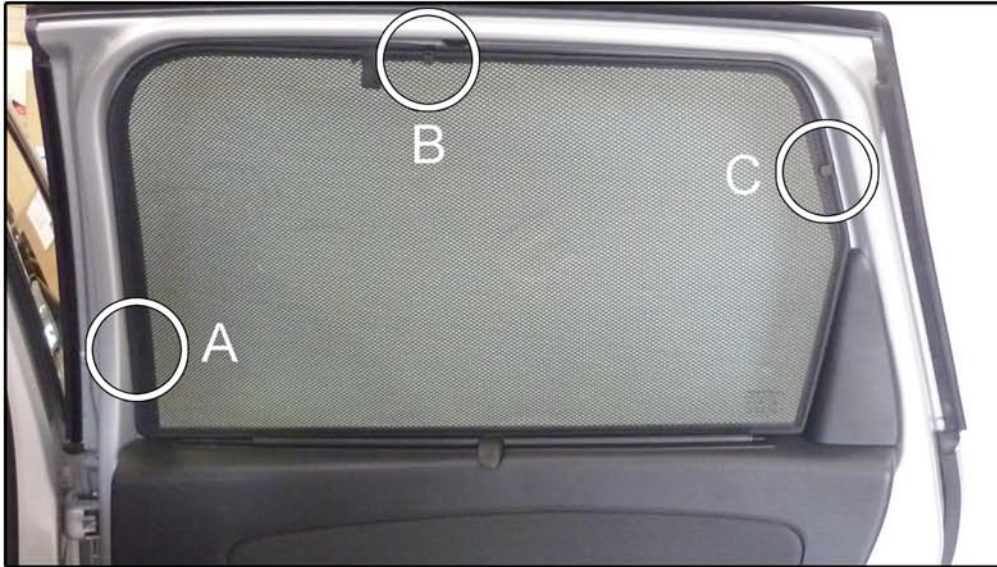

INSTALLATION INSTRUCTIONS

Renault Grand Scenic 5dr

REN-GRSC-5-B

COMPONENTS INCLUDED

SHADES

FIXING CLIPS

SIDE SHADE INSTALLATION

SIDE SHADE INSTALLATION

SIDE SHADE INSTALLATION

PORT SHADE INSTALLATION

PORT SHADE INSTALLATION

TAILGATE SHADE INSTALLATION

TAILGATE SHADE INSTALLATION

X2