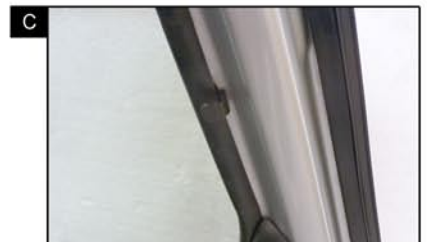

INSTALLATION INSTRUCTIONS

Renault Grand Scenic 5dr

REN-GRSC-5-B

COMPONENTS INCLUDED

SHADES

FIXING CLIPS

SIDE SHADE INSTALLATION

SIDE SHADE INSTALLATION

SIDE SHADE INSTALLATION

PORT SHADE INSTALLATION

PORT SHADE INSTALLATION

TAILGATE SHADE INSTALLATION

TAILGATE SHADE INSTALLATION

X2