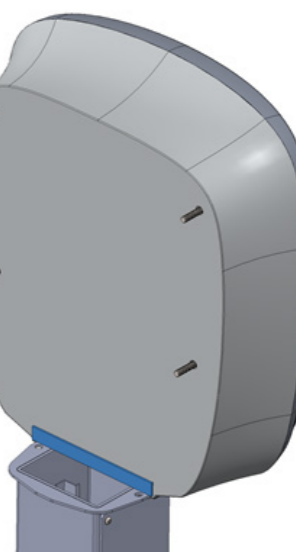

Charge Amps Dual Aura Pole Mount

PRODUCT INFORMATION

Article number: E24456003 Art. 130090

Weight: 3kg

Product dimensions (H x W x D): 380 x 133 x 137 mm

Product materials: Stainless steel

IP 44 when installed properly

Distribution block included, WPD 501 2X25/2X16 1XGN/3XGY/1XBL

Screw attached lid

Can be installed on 60 mm OD poles