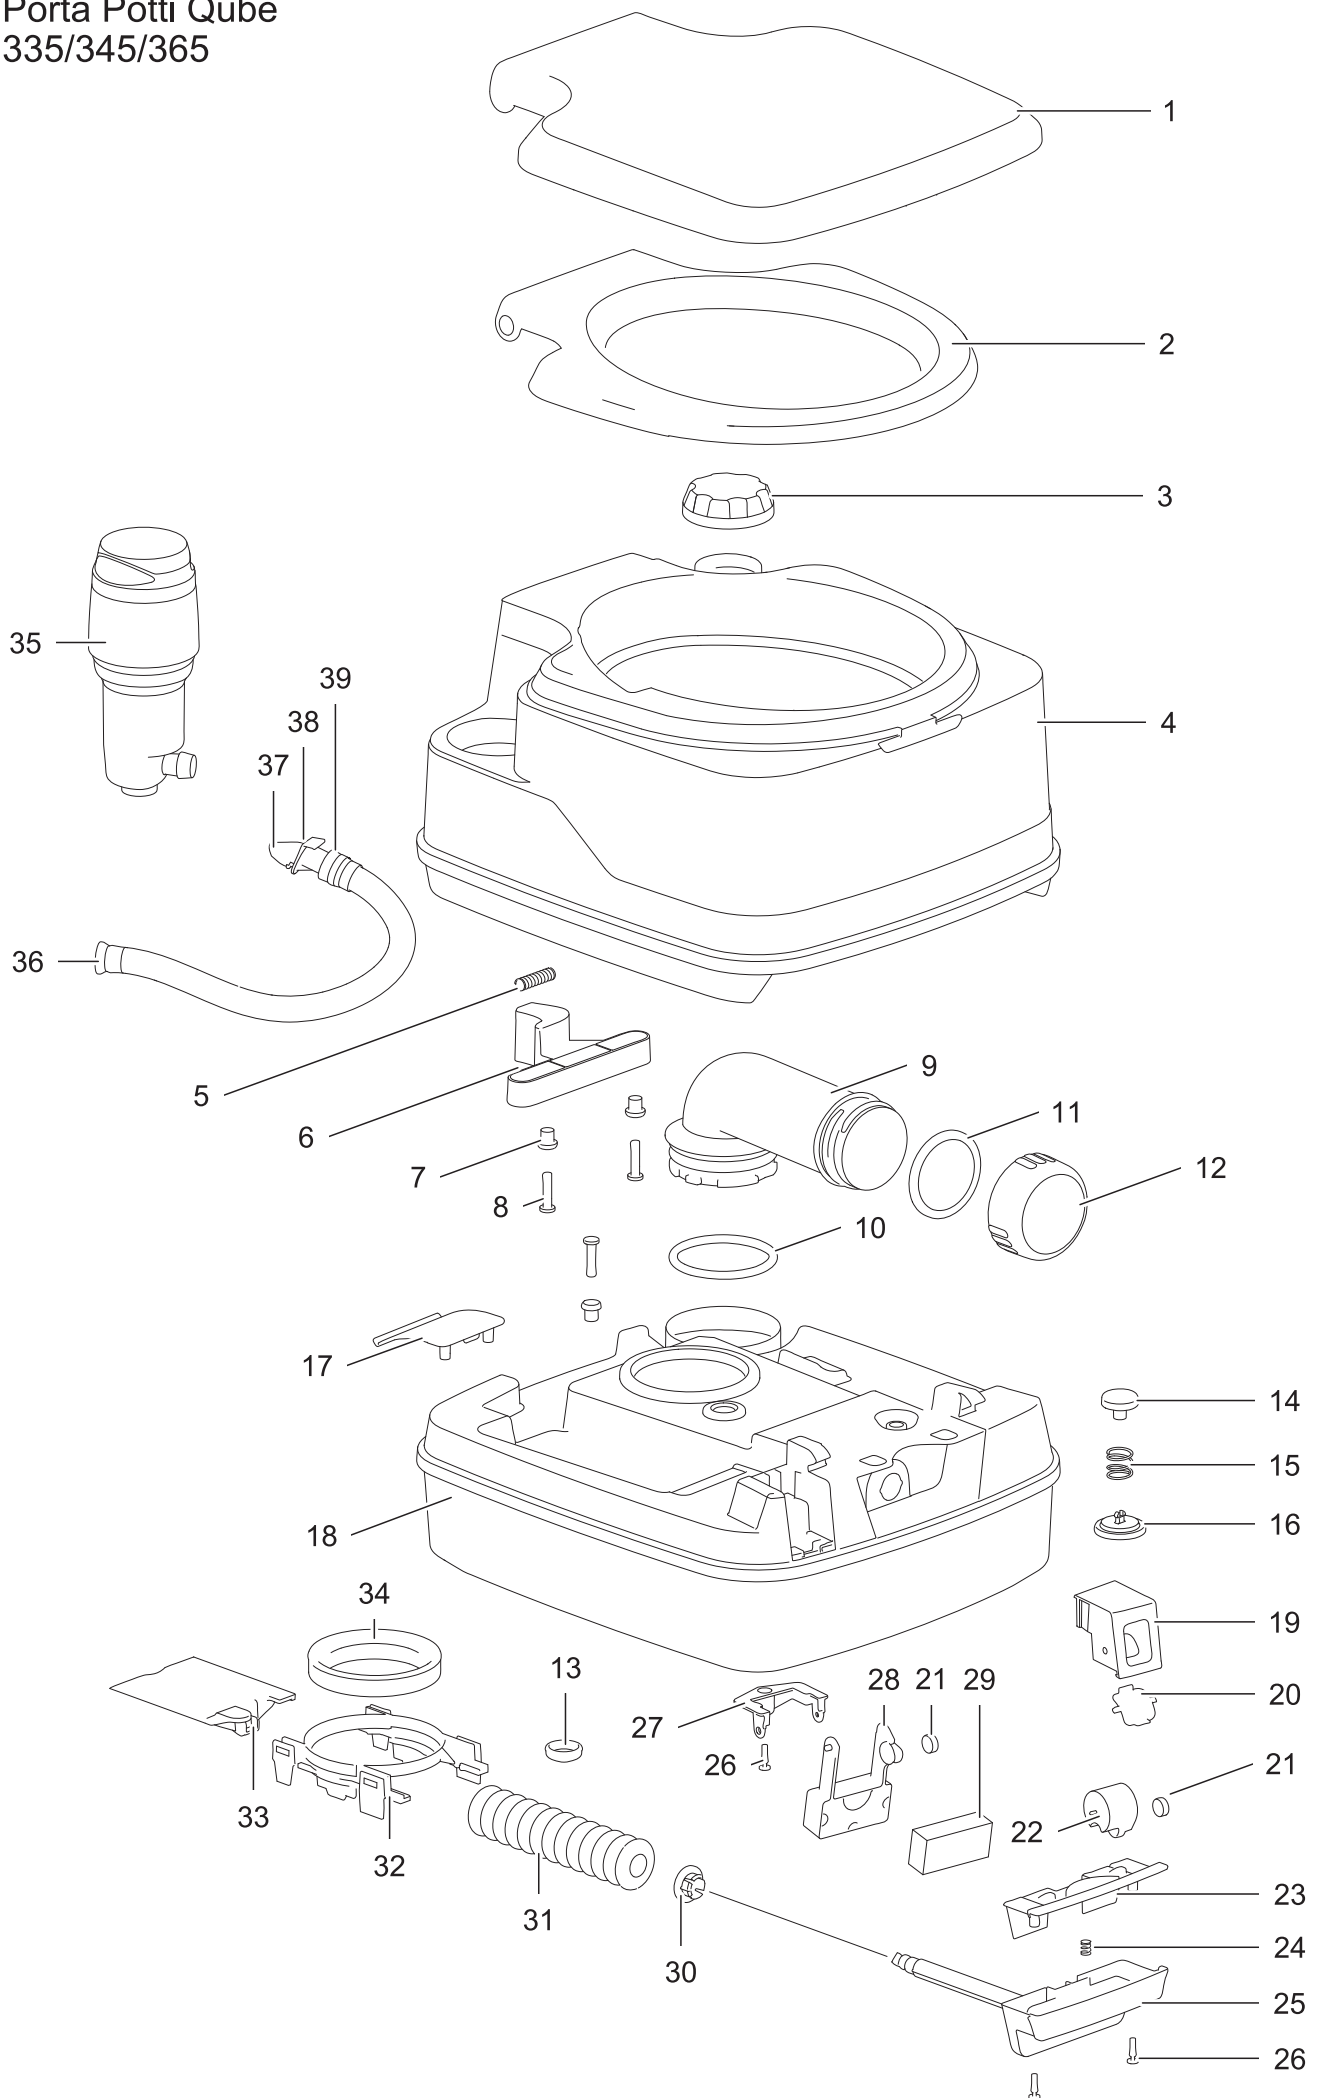

Porta Potti Qube  
335/345/365

# PP Qube 335/345/365

Single spare part number

Assembly spare part number

1	cover		<b>PPQ 335</b> 92904111 (Signal white) <b>PPQ 345/365</b> 92903111 (Signal white) 9290366 (Light ivory) 9290368 (Grey white) 92903130 (Ruby red) 92903133 (Agate grey)
2	Seat		92905111 (Signal white) 9290566 (Light ivory) 9290568 (Grey white) 92905130 (Ruby red) 92905133 (Agate grey)
3	Cap water fill		92905111 (Signal white) 9290566 (Light ivory) 9290568 (Grey white) 92905130 (Ruby red) 92905133 (Agate grey)
4	Water tank (Piston pump)		
5	Spring		
6	Clasp		
7	Clasp spacer		
8	Screw		
9	Pour out Spout		9290707 (Traffic grey)
10	O-ring		9290738 (Grey beige)
11	Seal	92906111	92907132 (Signal black)
12	Cap pour out spout		9290774 (Moon grey)
13	Vent seal	07102	
14	Vent button		
15	Spring		92407111
16	Vent button seal		
17	Clip		
18	Waste holding tank		
19	Cover level indicator		<b>PPQ 335</b> 9290976 (Light grey) 9290907 (Traffic grey)
20	Side glass level indicator		<b>PPQ 345/365</b> 9290838 (Grey beige) 92908132 (Signal black) 9290874 (Moon grey) 9290876 (Light grey) 9290807 (Traffic grey)
21	Magnet		
22	Dial		
23	Cover valve handle		
24	Spring valve handle		
25	Valve handle		
26	Screw		
27	Float retainer		
28	Float arm		
29	Foam		
30	Bushing slotted		
31	Boot seal		
32	Retainer blade		
33	Blade		
34	Lipseal	07101	
35	Piston pump		<b>PPQ 335</b> 9292111 (signal white) <b>PPQ 345/365</b> 92901111 (Signal white) 9290166 (Light ivory) 92901130 (Ruby red)