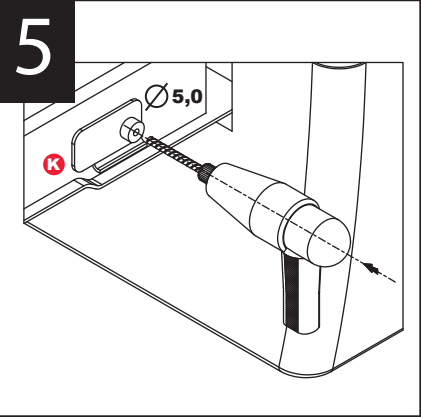

ED0112

FITTING KIT CODE	MANUFACTURER	MODEL TYPE	YEAR	STOCKIST	PRODUCT	REVISION	LABOUR TIME	DATE	PAGE
ED0112	MITSUBISHI	TRITON / L200	2015	DEALERSHIPS	EZDOWN	2	30min	8/09/2015	1

Design: Janelle Sheehan Photography & Design / Draughting Company: Precision Drafting Enterprises