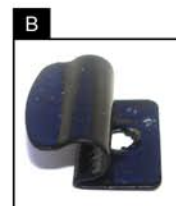

TAILGATE SHADE INSTALLATION