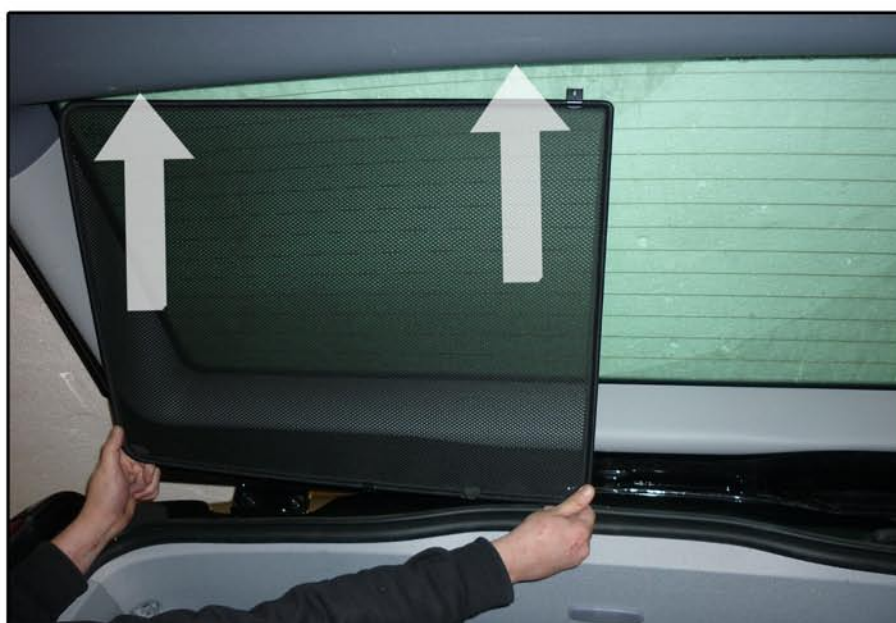

TAILGATE SHADE INSTALLATION