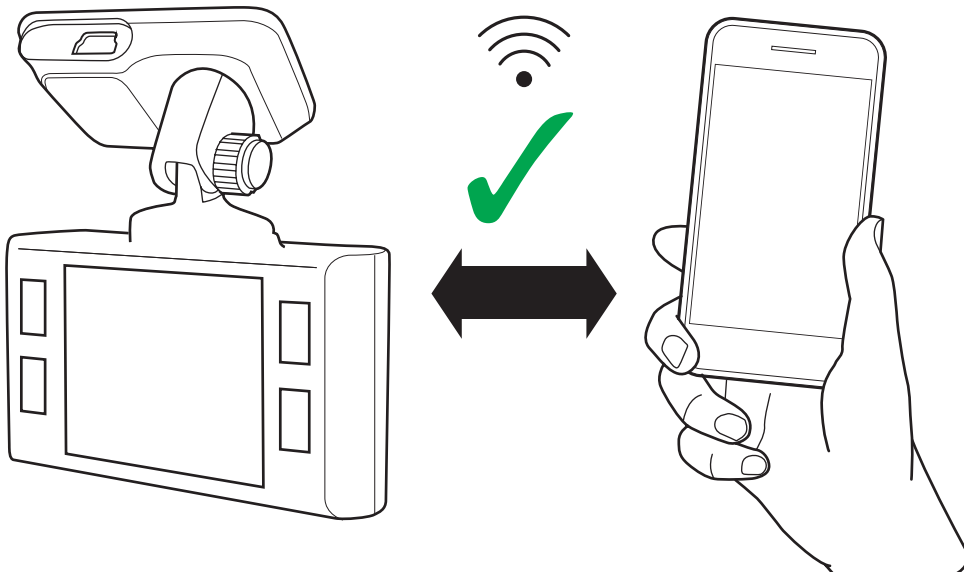

OSRAM

ROADsight 30

Mobile connected Dashcam HD 1080p

1

2

3

4

5