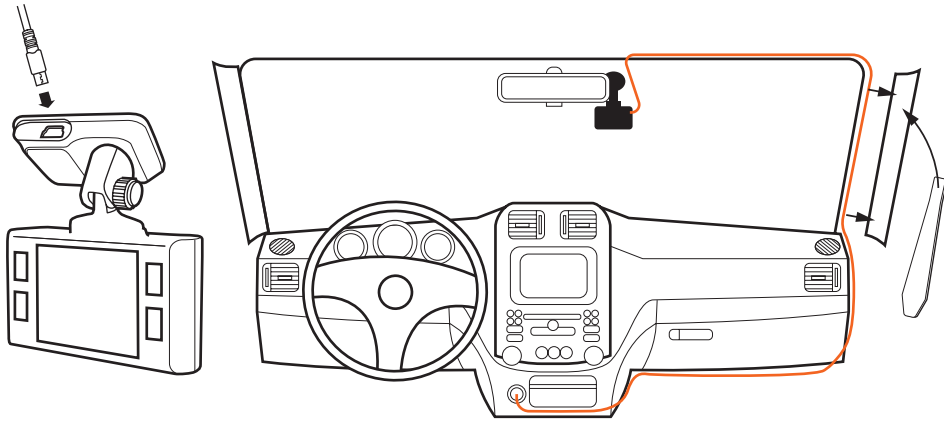

OSRAM

ROADsight 30

Mobile connected Dashcam HD 1080p

1

2

3

4

5