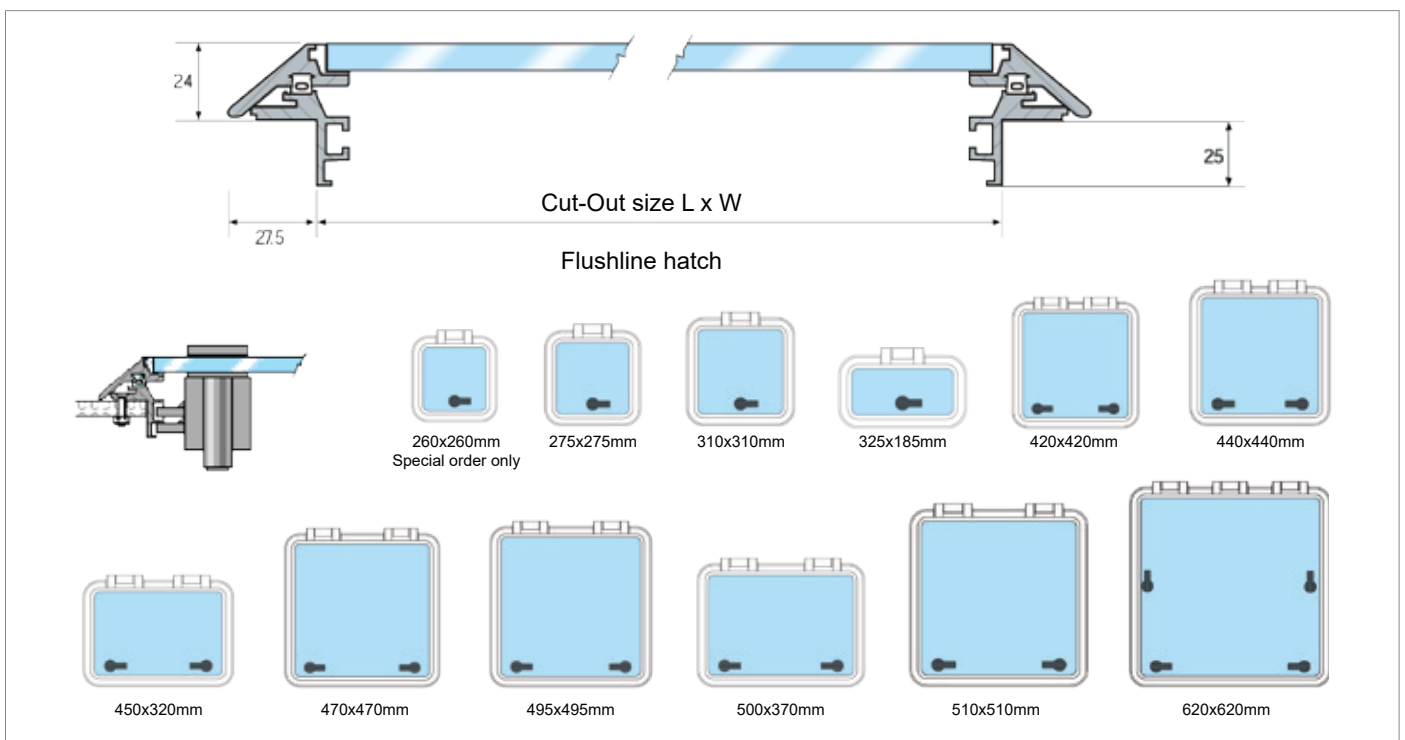

The sealing is made of silicone rubber.

Gebo hatches do not have a single catch, lip or knob for lines or sails to get caught on.

For added convenience, optional stays are available for all but the smallest size Flushline hatch.

Sleek profile
for today's
power craft

THE BENEFITS:

- ✓ smooth design;
- ✓ opening to 180°;
- ✓ unique Airco-Lock theft-proof ventilation setting;
- ✓ unique deep-deck water groove;
- ✓ optional stay;
- ✓ standard CE Class A Ocean

**CE Class-A
Ocean**

MOSQUITO SCREEN

INNERRIM

FLY-BLIND

GEBO CUSTOM MADE

Gebo offers the possibility to manufacture custom made hatches. Please contact us for more information.

Flushline Hatches

Article no.	Cut-out size L x W mm	Radius mm	Overall size LxW mm	Radius mm	Acrylic mm	Mosquito screen	Mosquito screen size	Innerrim ABS	Innerrim aluminium	Fly-blind
80.50.26.00*	260 x 260	42	315 x 315	70	8					
80.50.30.00	275 x 275	42	330 x 330	70	8	84.50.00.00	274 x 274	84.60.00.03	80.07.27.50	
80.50.31.00	310 x 310	42	365 x 365	70	8				80.03.10.31	
80.50.35.00	325 x 185	42	380 x 240	70	8	84.50.00.12	324 x 184	84.57.03.03	80.07.37.00	
80.50.60.00	420 x 420	42	475 x 475	70	8	84.50.00.01	419 x 419	84.60.00.01	80.04.20.00	
80.50.40.60	440 x 440	42	495 x 495	70	8	84.50.00.27	439 x 439			
80.50.40.01	450 x 320	42	505 x 375	70	8	84.50.00.09	449 x 319		80.07.35.00	84.70.01.50
80.50.80.00	470 x 470	42	525 x 525	70	8	84.50.00.02	469 x 469	84.60.00.02	80.07.36.00	
80.50.01.29	495 x 495	95	550 x 550	123	10	84.50.00.22	494 x 494			
80.50.70.50	500 x 370	42	555 x 425	70	8	84.50.00.04	499 x 369	84.60.00.06		84.70.01.51
80.55.90.00	510 x 510	42	565 x 565	70	10	84.50.00.03	509 x 509	84.60.00.03	80.05.10.00	84.70.01.52
80.55.90.50	510 x 510	42	565 x 565	70	10	<i>with stay</i>		84.60.00.03	80.05.10.00	
80.55.10.00	620 x 620	42	675 x 675	70	10	84.50.00.05	619 x 619	84.60.00.05	80.05.62.00	84.70.01.53
80.55.00.54	620 x 620	42	675 x 675	70	10	<i>with stay</i>		84.60.00.05	80.05.62.00	