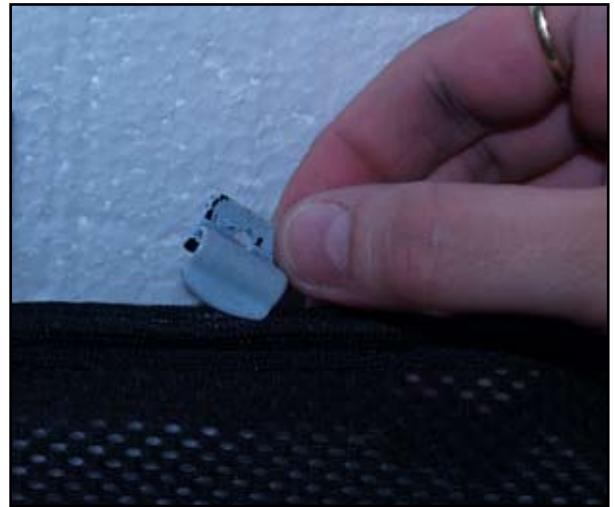

INSTALLATION INSTRUCTIONS

Ford Mondeo Estate

FOR-MOND-E-B

COMPONENTS

SHADES

FIXING CLIPS

SIDE SHADE INSTALLATION

X2