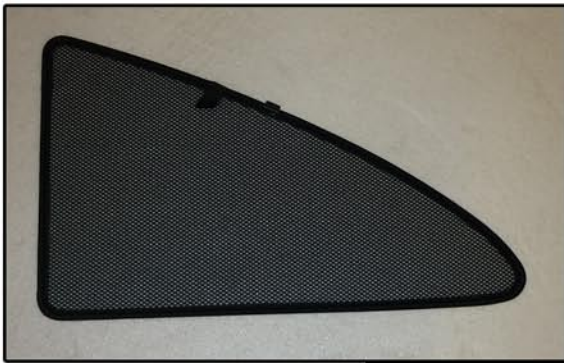

INSTALLATION INSTRUCTIONS

Ford KA 3dr

FOR-KA-3-B

COMPONENTS INCLUDED

SHADES

SIDE WINDOWS X2

TAILGATE WINDOW X2

FIXING CLIPS

X4

SIDE SHADE INSTALLATION

SIDE SHADE INSTALLATION

SIDE SHADE INSTALLATION

TAILGATE SHADE INSTALLATION

TAILGATE SHADE INSTALLATION

TAILGATE SHADE INSTALLATION