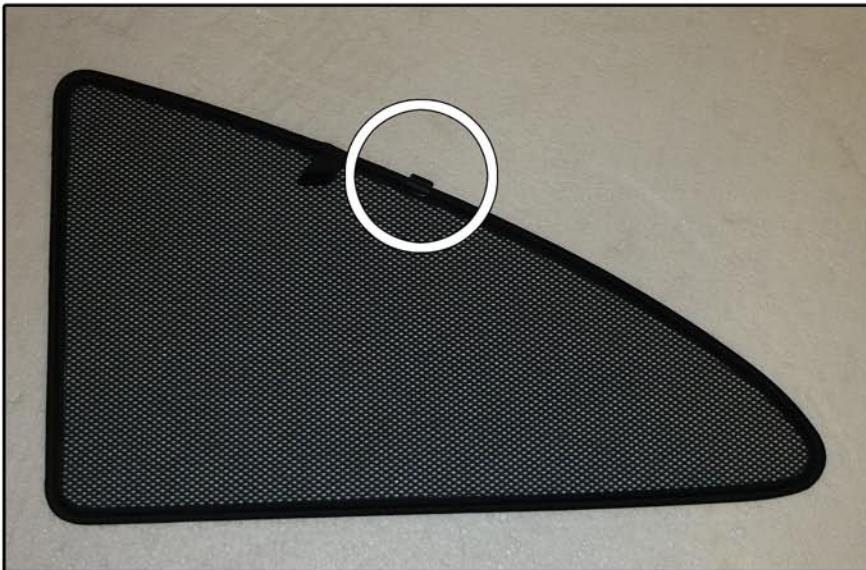

INSTALLATION INSTRUCTIONS

Ford KA 3dr

FOR-KA-3-B

COMPONENTS INCLUDED

SHADES

SIDE WINDOWS X2

TAILGATE WINDOW X2

FIXING CLIPS

X4

SIDE SHADE INSTALLATION

SIDE SHADE INSTALLATION

SIDE SHADE INSTALLATION

TAILGATE SHADE INSTALLATION

TAILGATE SHADE INSTALLATION

TAILGATE SHADE INSTALLATION