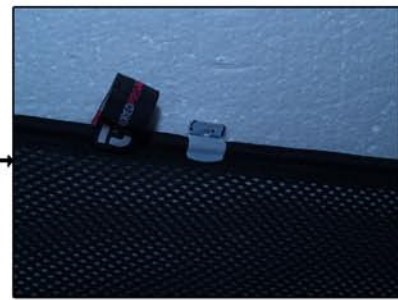

INSTALLATION INSTRUCTIONS

Ford KA 3dr

FOR-KA-3-B

COMPONENTS INCLUDED

SHADES

SIDE WINDOWS X2

TAILGATE WINDOW X2

FIXING CLIPS

X4

SIDE SHADE INSTALLATION

SIDE SHADE INSTALLATION

SIDE SHADE INSTALLATION

TAILGATE SHADE INSTALLATION

TAILGATE SHADE INSTALLATION

TAILGATE SHADE INSTALLATION