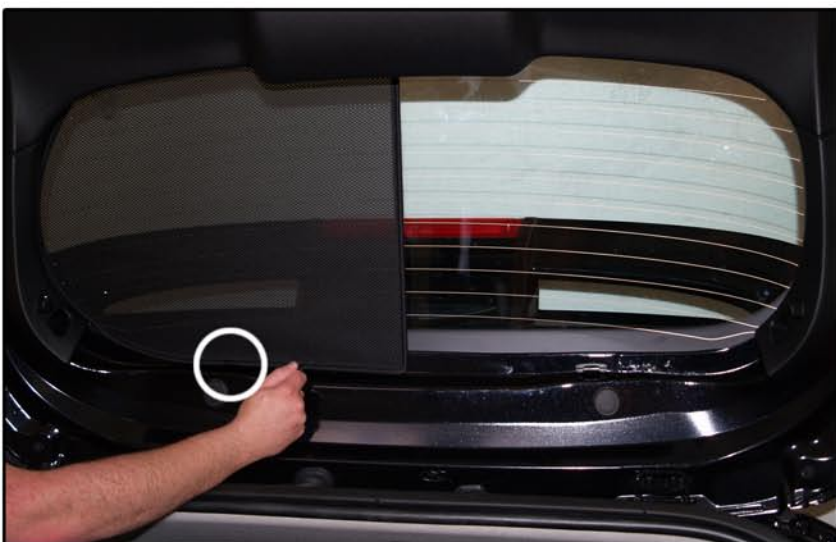

TAILGATE SHADE INSTALLATION