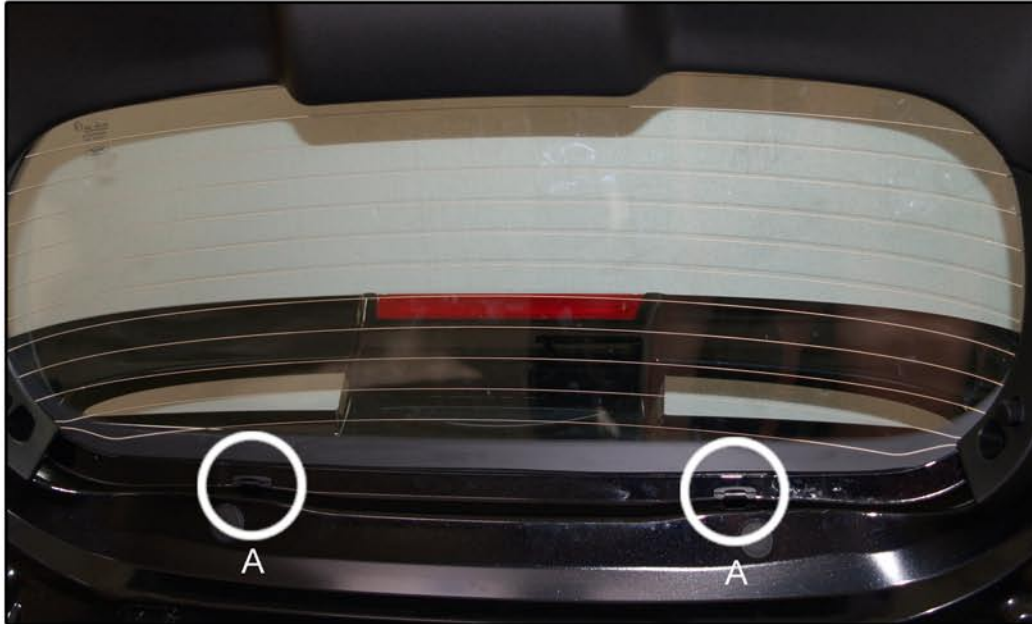

TAILGATE SHADE INSTALLATION