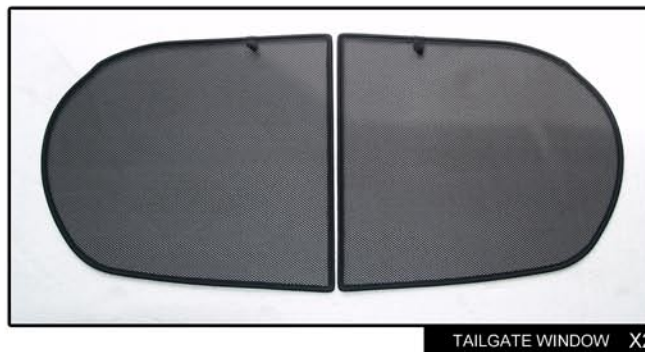

INSTALLATION INSTRUCTIONS

Ford Fiesta 3dr

FOR-FIES-3-B

COMPONENTS INCLUDED

SHADES

FIXING CLIPS

SIDE SHADE INSTALLATION

SIDE SHADE INSTALLATION