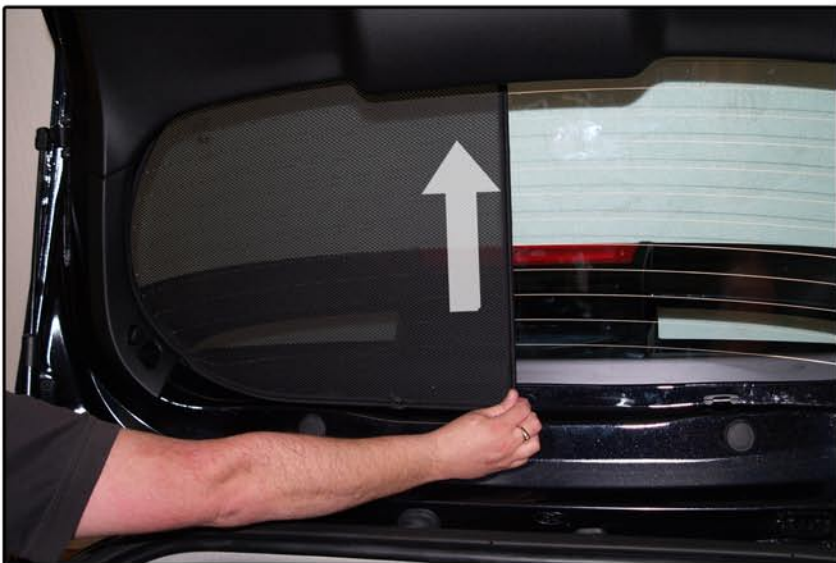

TAILGATE SHADE INSTALLATION