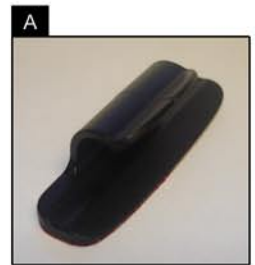

TAILGATE SHADE INSTALLATION