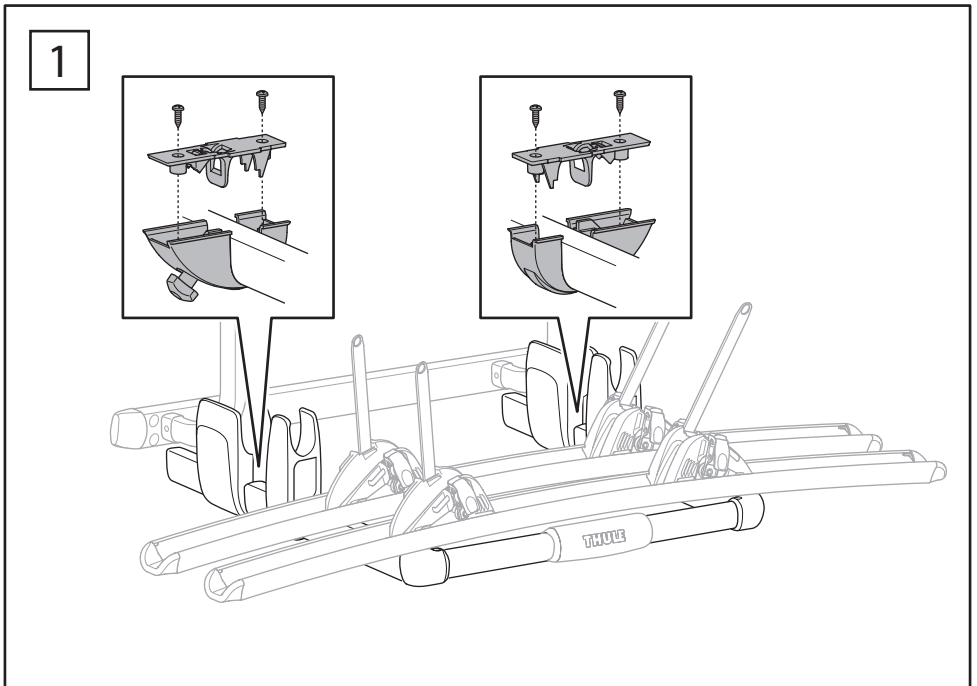

Thule Excellent 3rd Rail Kit

› Instructions

Prod no.: 309823

Document: EX903-02

Date: 08/10/2014

Bring your life
thule.com

2

3