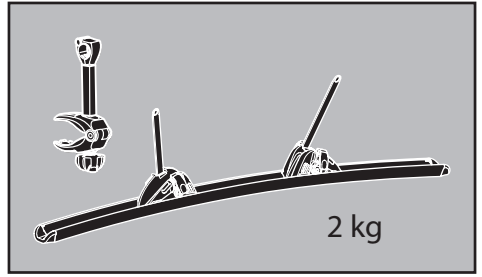

Thule Excellent 3rd Rail Kit

› Instructions

Prod no.: 309823

Document: EX903-02

Date: 08/10/2014

Bring your life
thule.com

2

3