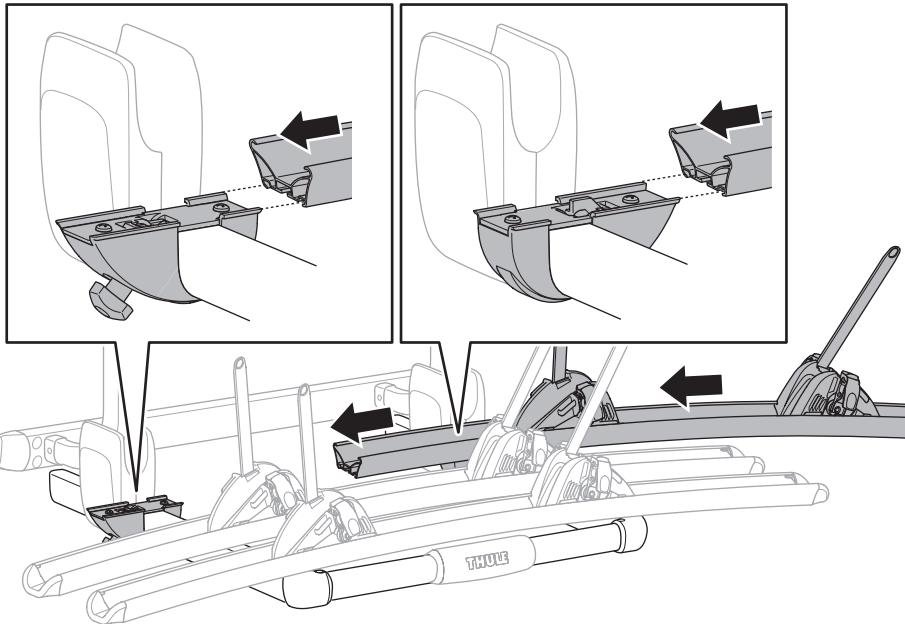

Thule Excellent 3rd Rail Kit

› Instructions

Prod no.: 309823

Document: EX903-02

Date: 08/10/2014

Bring your life
thule.com

2

3