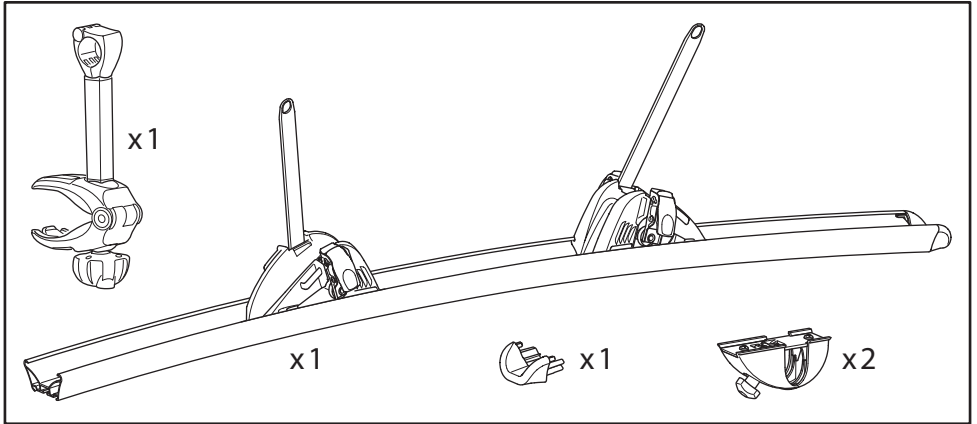

Thule Excellent 3rd Rail Kit

› Instructions

Prod no.: 309823

Document: EX903-02

Date: 08/10/2014

Bring your life
thule.com

2

3