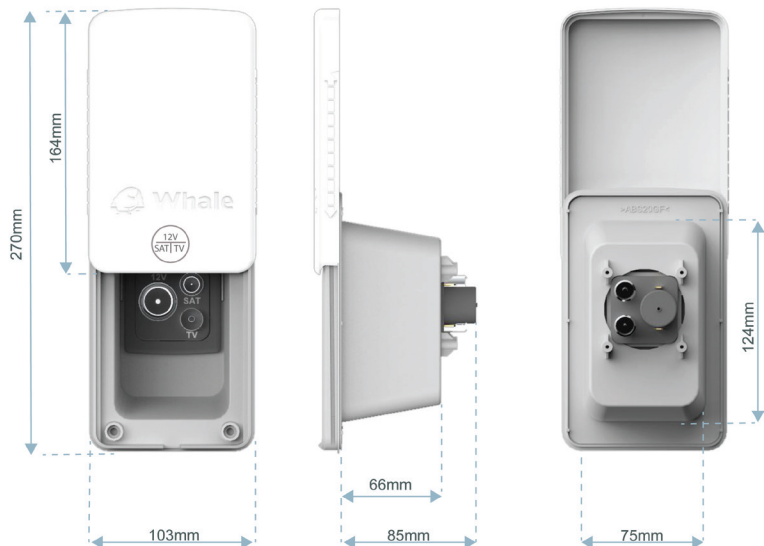

## 7. Multimedia 3 in 1 Socket

Entertainment on the go with the Whale Multimedia Socket. Supplies TV aerial and Satellite as well as providing a 12v d.c. outlet socket to power or charge your devices.

### Technical info:

3-in-1 Multimedia Socket Product Codes	SO3500C (Retail) SO3500B (Bulk Packaging)	
Easi-Slide Lid Product Codes	AK1430B (Bulk Packaging) – Crisp White AK1450B (Bulk Packaging) – Soft Grey	AK1427C (Retail) - Crisp White AK1447C (Retail) - Soft Grey
Voltage	12V d.c., 10Amp	
Weight	0.17kg	
Electrical Connections	12V – spade connectors SAT & TV – threaded coaxial connections	
Compliance	IP55 rated when lid closed	
Service Kits	AK1466 Multimedia Frame Kit, AK1467 Multimedia Insert Kit	