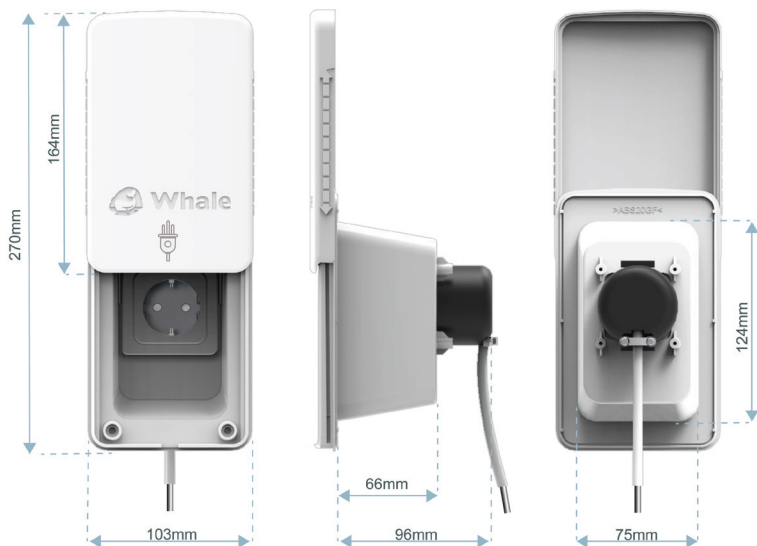

## 6. Mains Electric Out Socket

This easy access mains outlet includes a SCHUKO 2 pin socket which allows you to hook up electrical appliances to 16-amp rating such as power tools, lighting, TVs, or games consoles. Easi-Slide lid can be closed completely when in use, weatherproofing the unit against the elements.

### Technical info:

|   |  |
|---|--|
| Mains Electric Out Socket Product Codes | SO3020C (Retail)<br>SO3020B (Bulk Packaging)   |
| Easi-Slide Lid Product Codes            | AK1429B (Bulk Packaging) – Crisp White    AK1427C (Retail) - Crisp White<br>AK1449B (Bulk Packaging) – Soft Grey      AK1447C (Retail) - Soft Grey |
| Electrical spec                         | 250V / 16Amp   |
| Weight                                  | 0.20kg   |
| Electrical Connections                  | Ends crimped   |
| Compliance                              | Product complies with BS1363 and IP55 rated when lid closed  |
| Service Kits                            | AK1462 230V Out Lid and Frame Kit, AK1470 EU Insert Incl Wire Kit  |