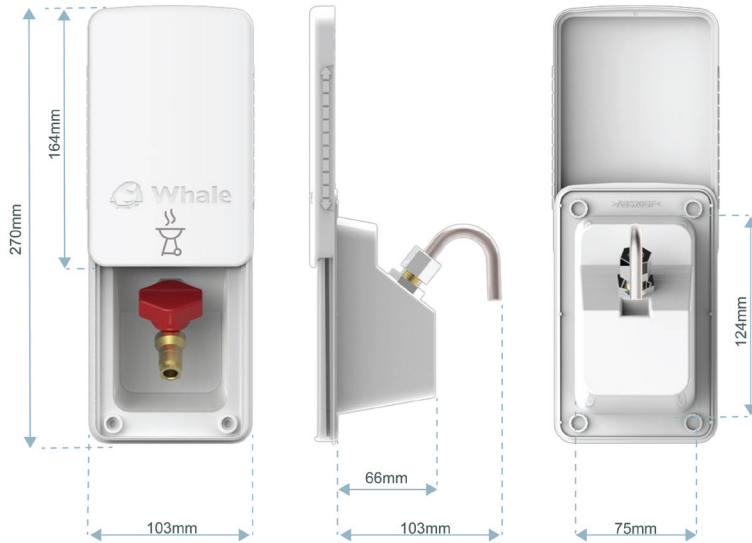

9. External BBQ Outlet Socket

The gas BBQ outlet is ideal for supplying barbecues using your LPG (propane and butane) on board gas supply. With simple one-handed operation and straight forward connection, external gas appliances can be quickly connected to the gas tap. Safety coupling is included to ensure that gas can only be turned on when safety coupling is connected.

Technical info:

BBQ Socket Product Codes	SO1020C (Retail) SO1020B (Bulk Packaging)
Easi-Slide Lid Product Codes	AK1427B (Bulk Packaging) – Crisp White AK1427C (Retail) - Crisp White AK1447B (Bulk Packaging) – Soft Grey AK1447C (Retail) - Soft Grey
Working Pressures	4 bar max, 30mBar nominal working pressure
Weight	0.37kg
Supply System	LPG
Gas Connections	M14 x 1.5 threaded nut and compression olive for use with 8mm DIA gas pipe.
Compliance	Product complies with BS EN 1949 and IP55 rated when lid closed Valve tested to DIN 4817-1 (01.04.1981) & DIN 4815-5 (04.08.2011)
Service Kit	AK1471 Gas Tap Kit EU