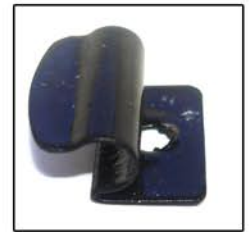

TAILGATE SHADE INSTALLATION