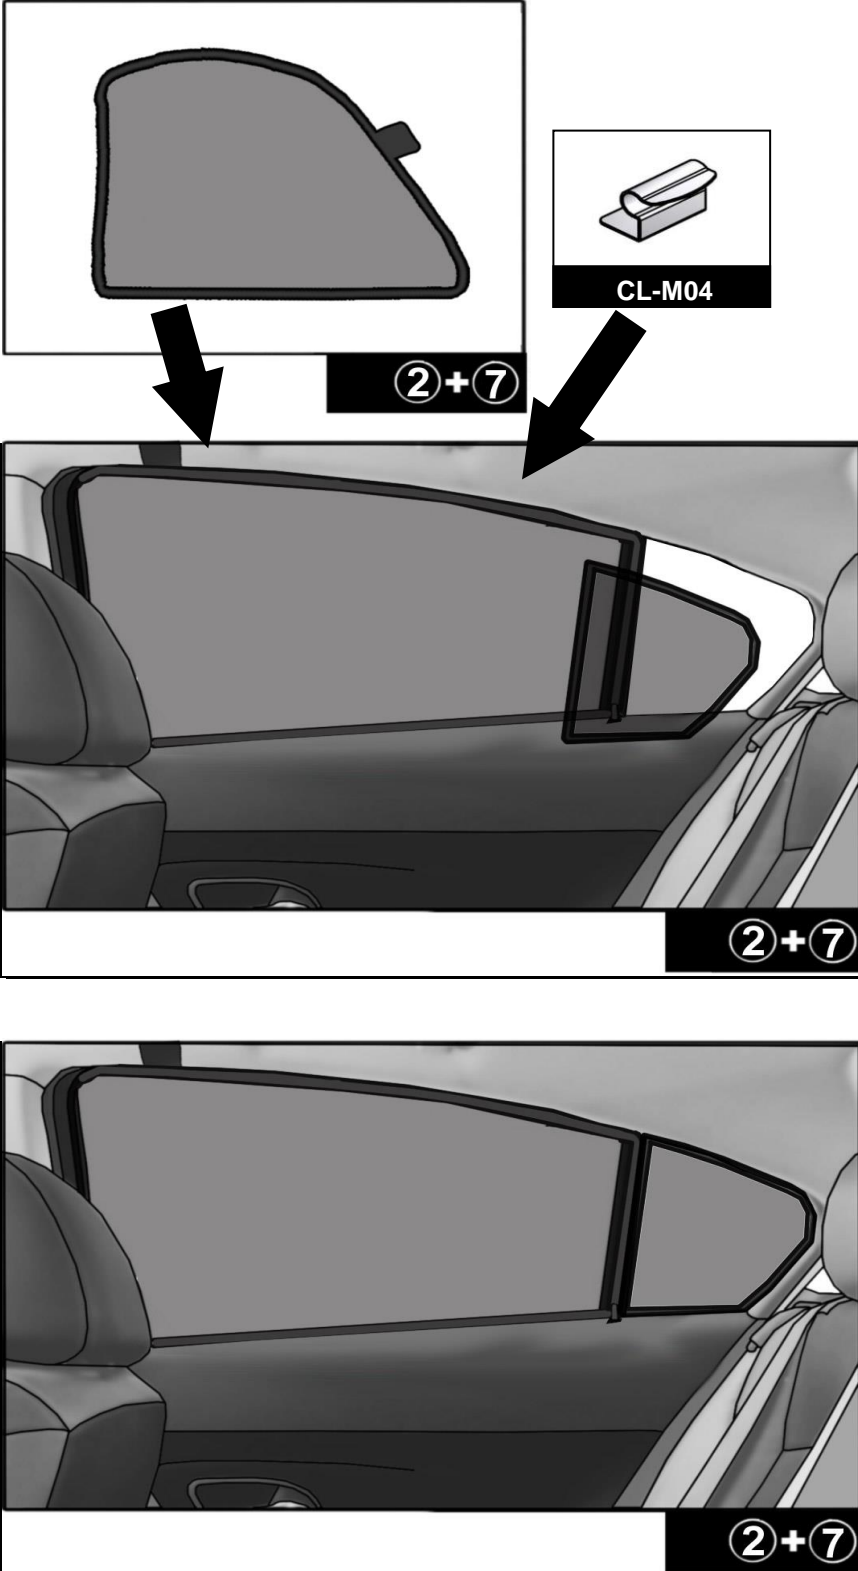

### FIXING CLIPS

CL-M04 x2

CL-M13 x2

CL-P14 x1

2nd SIDE SHADE INSTALLATION

REAR SHADE INSTALLATION

④+⑤

④+⑤