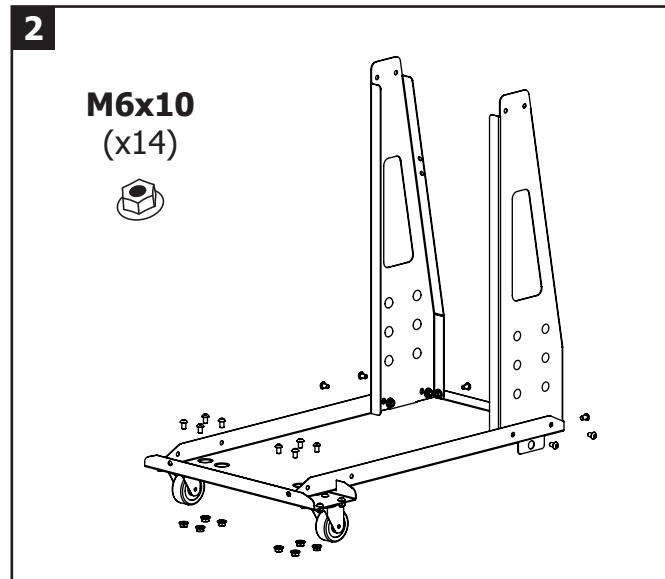

Chariot / Trolley / Fahrwagen - Plasma 600

ref. 040298

Plasma 600

73502_V3_24/05/19