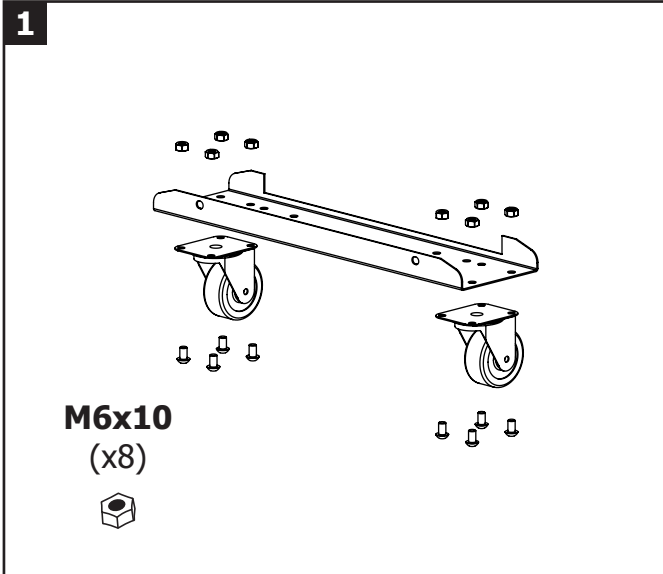

Chariot / Trolley / Fahrwagen - Plasma 600

ref. 040298

Plasma 600

73502_V3_24/05/19