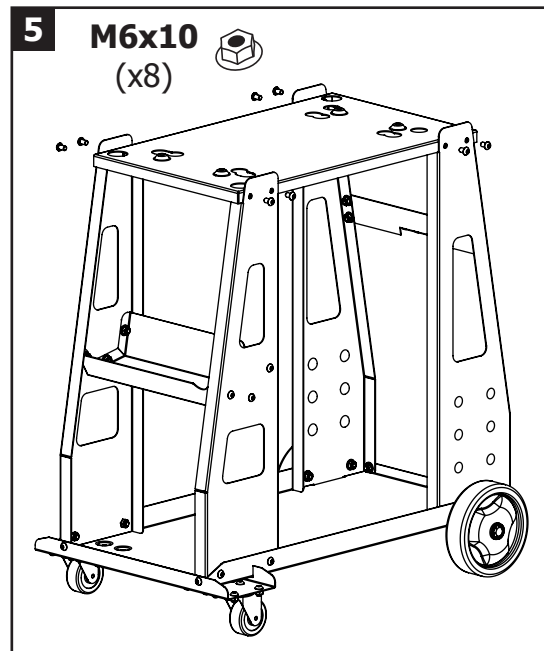

Chariot / Trolley / Fahrwagen - Plasma 600

ref. 040298

Plasma 600

73502_V3_24/05/19