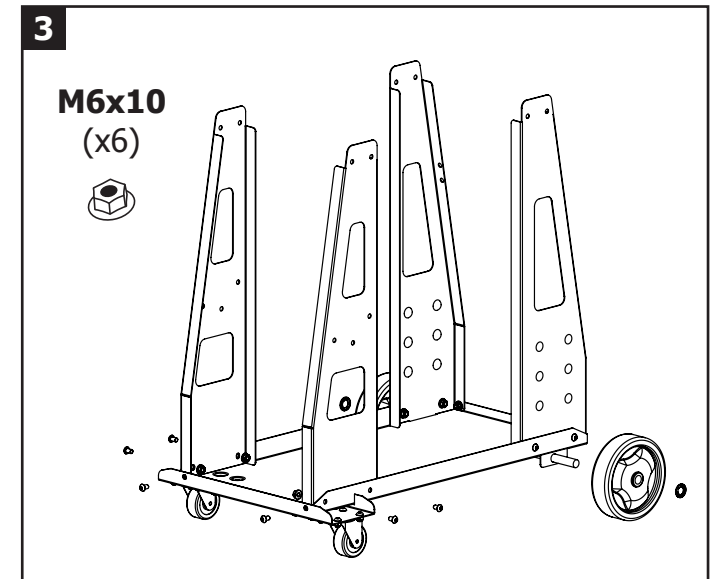

Chariot / Trolley / Fahrwagen - Plasma 600

ref. 040298

Plasma 600

73502_V3_24/05/19