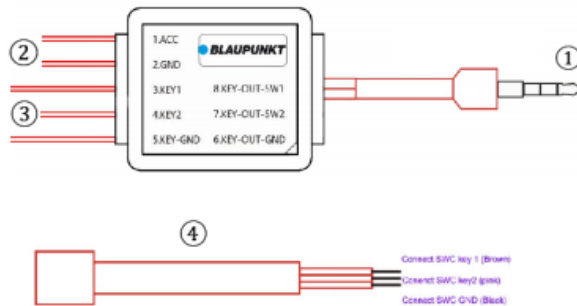

You can program the key functions simply via the SWC setup of your Blaupunkt car radio, the controller itself does not require any setup.

**Functions:**

Buttons: 4 keys, freely programmable via car radio device  
Knob: two direction rotary encoder with middle button, freely programmable via car radio device  
Illumination: no

**Mounting:**

Plate with 3M adhesive pad for non-destructive assembly or mounting holes for fixation in the desired position  
Beverage cup holder for use in a cup holder

**Connection:**

Battery/ vehicle power: Yes (CR 2032)/ Yes (12 Volts)  
Interface connectors: 12 Volts + SWC (3,5 mm + flying leads)  
Remote control connectors: Wireless radio transmitter, power supply via CR2032, optional power supply via vehicle battery (12 Volts)  
Range: 5- 10 m  
Battery life span: Up to 12 months, depends on usage  
Original OEM- remote control connection: Not supported

## CAR MULTIMEDIA CONTROLLER SAFE DRIVE SDC 2.0

3/3

- ① SWC- connector for car radio device (3,5 mm headphone jack)
- ② Power supply connection (1. ACC , 2. GND)
- ③ Inputs (not connected)
- ④ Adaptor for car radio devices without headphone jack