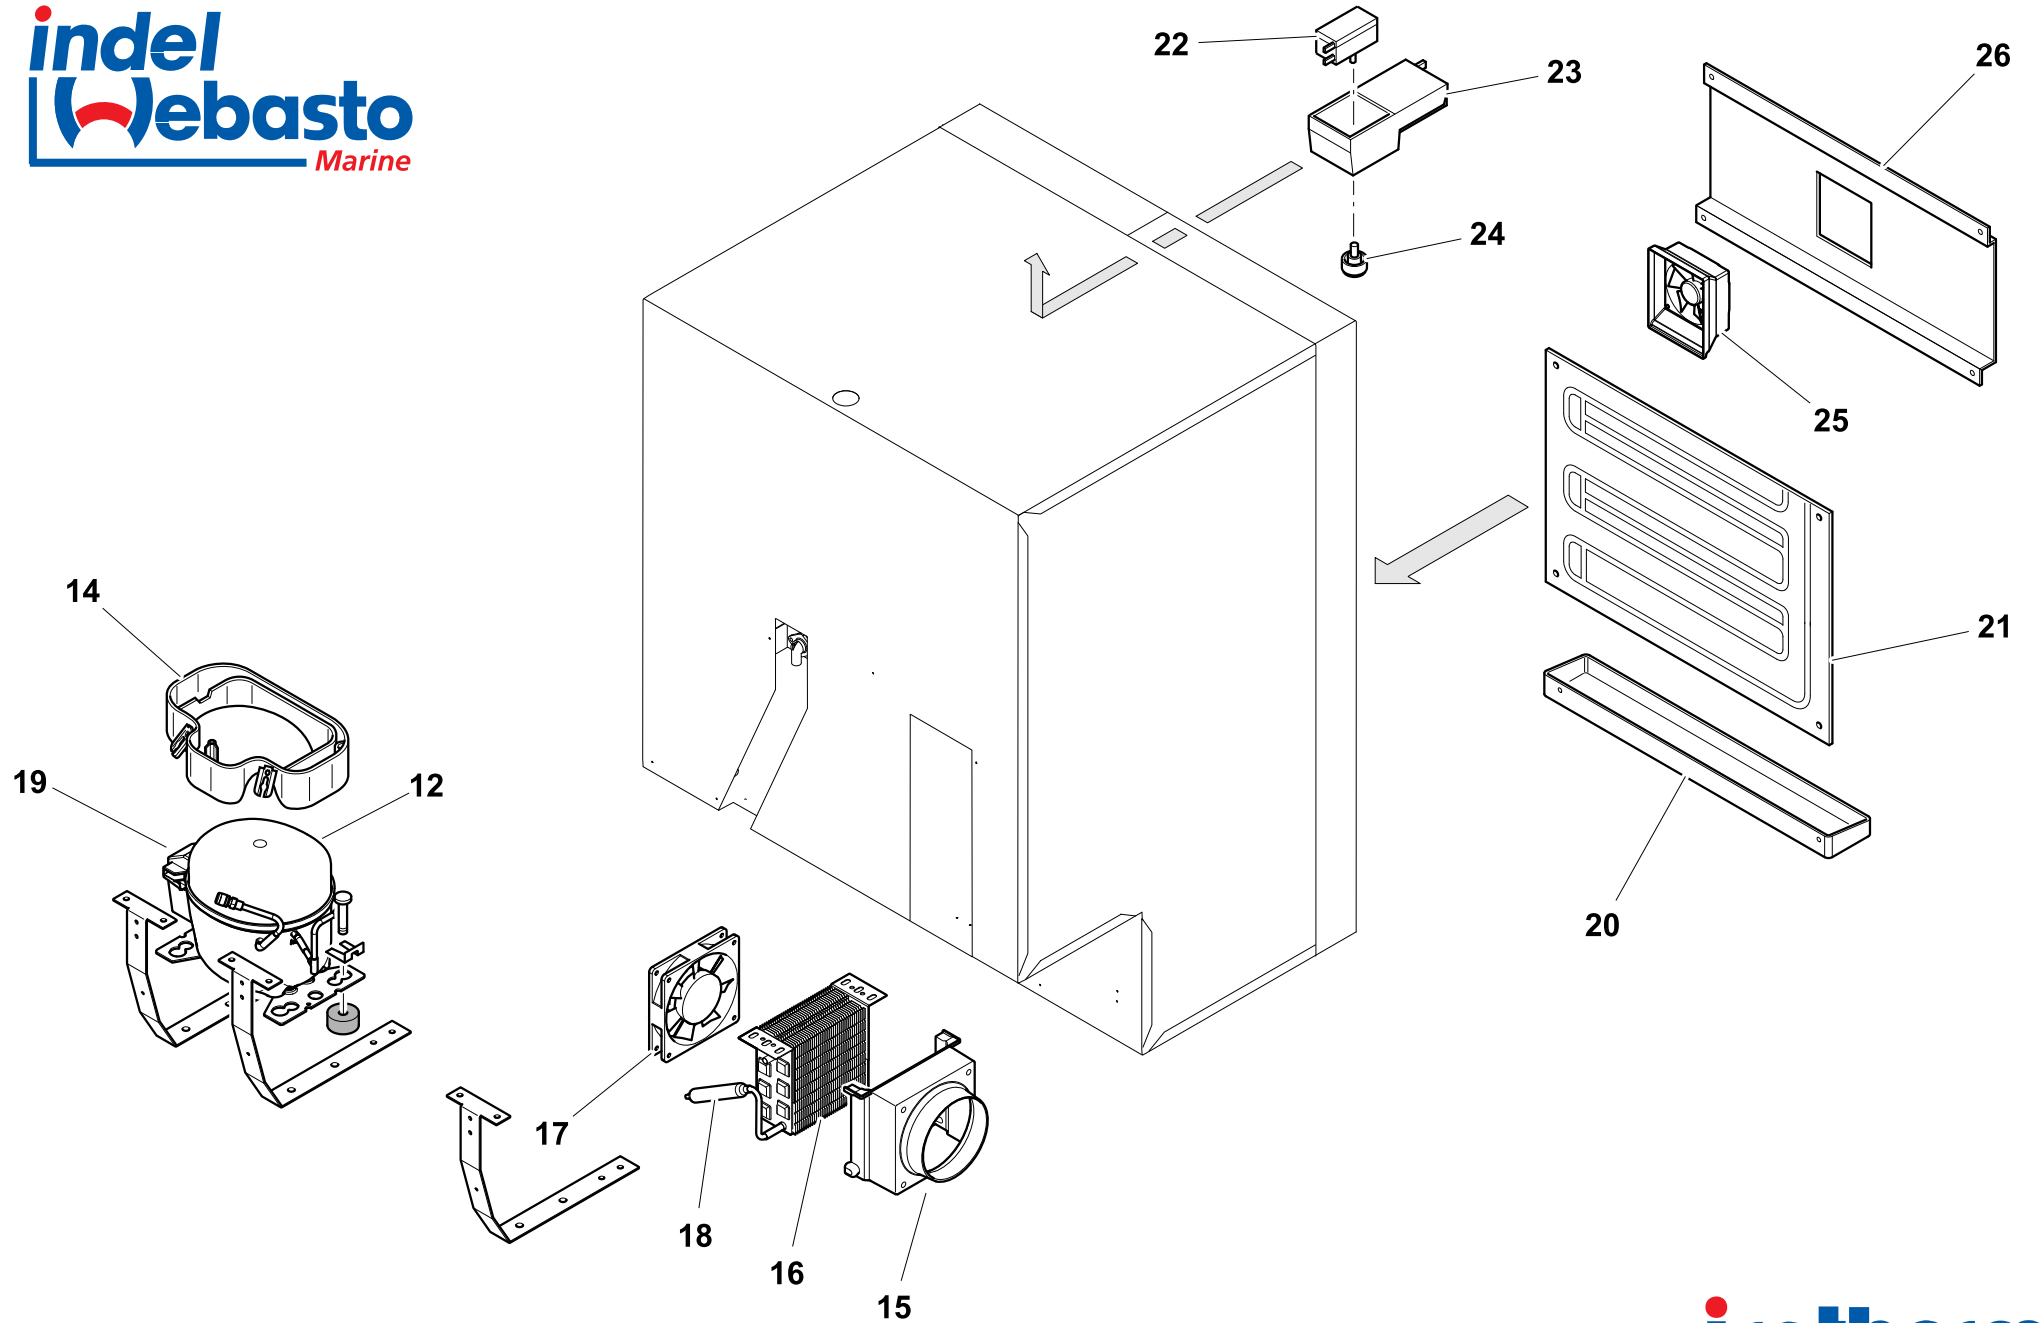

DR 160 Frigo - CABINET

DR 160 Frigo - COOLING UNIT

NUMERO NUMBER	CODICE ARTICOLO ITEM CODE	DESCRIZIONE ARTICOLO ITEM DESCRIPTION
3	SGB00130AA	FLANGIA FLUSH MOUNTING INOX 3- LATI DR160 FLUSH MOUNTING FRAME 3-SIDE DR160
4	SGB00167AA	FLANGIA FM LATO INFERIORE DR160 INOX LOWER SIDE FM FRAME DR 160 INOX
5	SGC00388AA	CASSETTO SUPERIORE COMPLETO DR160LIGHT COMPLETE UPPER DRAWER DR160LIGHT
6	SGD00027AA	KIT GUIDE SCORRIMENTO PER CASSETTO DR49/DR65/DR55F/DR160/DR190 SLIDE DRAWER KIT FOR DR49/DR65/DR55F/DR160/DR190
7	SGC00397AA	CASSETTO INFERIORE COMPLETO DR160 LIGHT RIF. G905 COMPLETE LOWER DRAWER DR160 LIGHT REF. G905
8	SGD00012AA	MANIGLIA INOX "CRUISE INOX" INOX HANDLE/LOCKER FOR "CRUISE INOX"
9	SGC00396AA	CASSETTO PLASTICA INFERIORE DR160 LIGHT PLASTIC LOWER DRAWER FOR DR160 LIGHT
10	SGC00398AA	CASSETTO PLASTICA SUPERIORE DR160 LIGHT PLASTIC UPPER DRAWER FOR DR160 LIGHT
11	SGB00117AA	SCONTRINO INOX MANIGLIA CASSETTO INFERIORE DR160/DR190 HINGE DOOR HANDLE FOR DR160/DR190 BOTTOM DRAWER
12	SBA00004DA	COMPRESSORE BD50F SENZA CENTRALINA DANFOSS COMPRESSOR BD50F NO ELECTRICAL UNIT
14	SBE00208AA	RACCOGLIGOCCE COMPRESSORE DR160 LIGHT DRIP TRAY DR160 LIGHT COMPRESSOR
15	SBE00110AA	CONVOGLIATORE CR200-FF DR160 LIGHT PLASTIC AIR CONVEYER FOR CR200-FF DR160 LIGHT
16	SBD00098AA	CONDENSATORE AD ARIA 120x120x60 CONDENSER AIR 120x120x60
17	SBG00005BA	VENTOLA CABLATA 12V LOW SPEED FAN 12V LOW SPEED FOR COMPACT AND CRUISE
18	SBD00007AA	FILTRO DR160 LIGHT FILTER FOR DR160 LIGHT
19	SEG00002DA	CENTRALINA DANFOSS/SECOP 101N0210 BD35/50F 12/24V TP39310 ELECTRICAL UNIT DANFOSS/SECOP 101N0210 BD35/50F 12/24V TP39310
19	SEG00030GA	CENTRALINA DANFOSS/SECOP B35F/BD50F AC/DC 12/24V-115/230V ELECT. UNIT DANFOSS/SECOP BD35F/50FAC/DC 12/24V-115/230V
20	SBE00209AA	RACCOGLIGOCCE INTERNO DR160 LIGHT FRIGO DRIP TRAY INTERNAL DR160 LIGHT FRIDGE
21	SBF00113AA	EVAPORATORE DR160 LIGHT FRIGO DR160 LIGHT FRIDGE EVAPORATOR
22	SEA00119DA	TERMOSTATO DR160/V LIGHT & FRIGO/FREEZER/ICEMAKER THERMOSTAT DR160/V LIGHT & FRIDGE/FREEZER/ICEMAKER
23	SEC00004DA	PLAFONIERA COMPLETA 12/24V C. INTERNAL LIGHT KIT 12-24V C.
24	SEA00093AA	MANOPOLA TERMOSTATO CRUISE 49/65/85/130 DR49/55/65 C. THERMOSTAT KNOB CRUISE 49/65/85/130 DR49/55/65C.
25	SBG00036DA	VENTOLA 92x92 DR160NF & DR160 LIGHT DR160NF FAN 92x92
26	SBE00210AA	COPERTURA EVAPORATORE ALLUMINIO DR160 LIGHT FRIGO RIF. G914 ALLUMINIUM COVER FOR EVAPORATOR DR160 LIGHT FRIDGE REF. G914