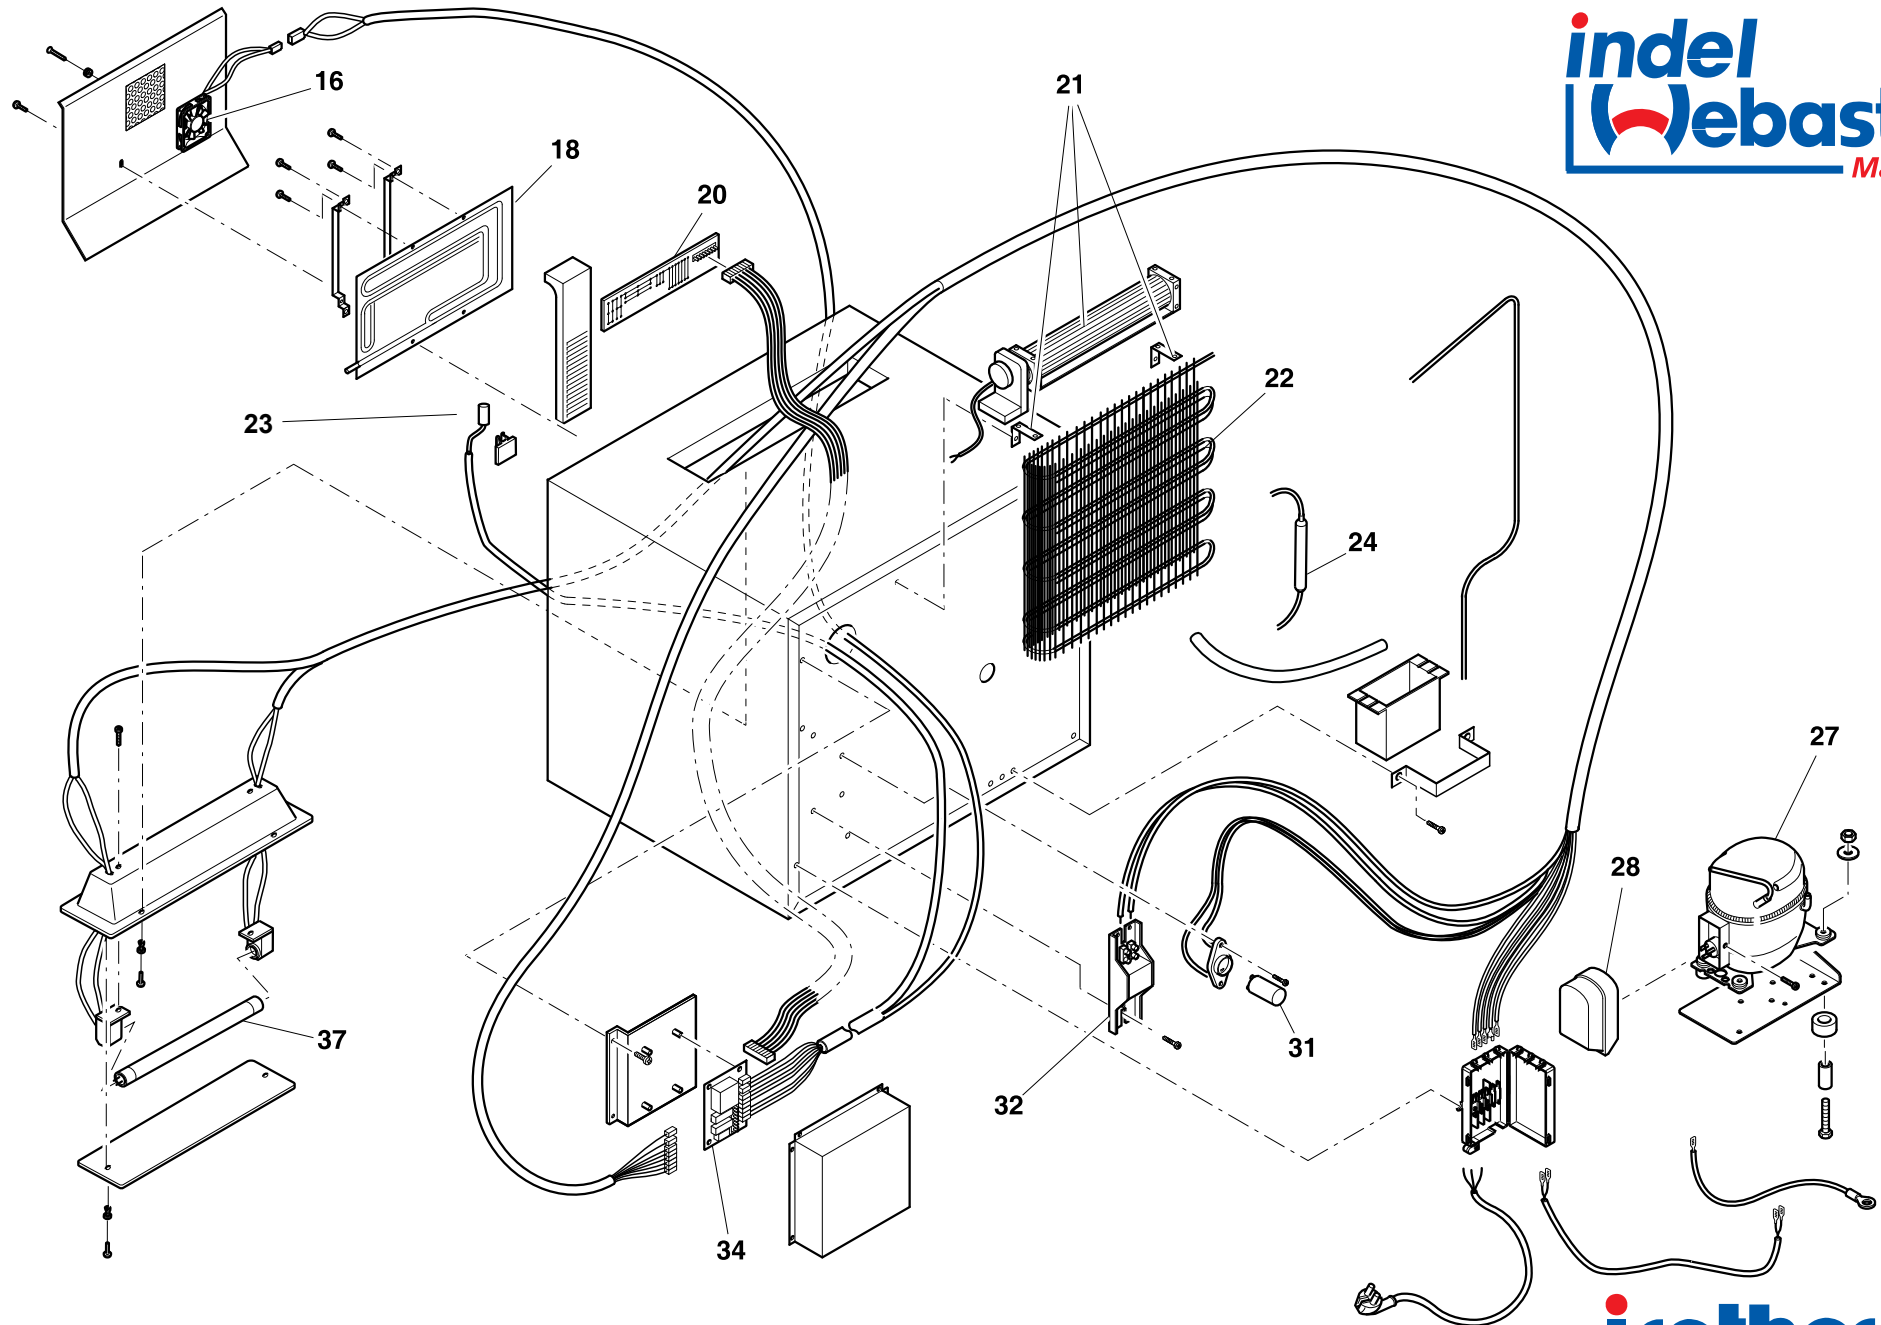

**CANTINA 23 BOTTIGLIE - CABINET**

**CANTINA 23 BOTTIGLIE - COOLING UNIT**

NUMERO NUMBER	CODICE ARTICOL ITEM CODE	DESCRIZIONE ARTICOLO ITEM DESCRIPTION
3	SHA00085AA	MASCHERINA TEMPERATURA CANTINA DIVINO 23 BOTTIGLIE TEMPERATURE LABEL WINE CELLAR DIVINO 23 BOTTLES
4	SGF00025AA	CHIUSURA A GANCIO BLOCCO PORTA CANTINE WINE CELLAR DOOR HOOK FOR WINE CELLAR DOOR
5	SGB00170AA	FERMOPORTA CANTINA DIVINO 23/35 BOTTIGLIE BLOCK DOOR WINE CELLAR DIVINO 23/35 BOTTLES
6	SGB00171AA	FLANGIA CANTINA DIVINO 23 BOTTIGLIE DIVINO 23 BOTTLES FRAME
7	SGF00027AA	CHIUSURA SICUREZZA SOUTHCO CANTINA DIVINO 23/35 BOTTIGLIE GRABBER DOOR CATCH WINE CELLAR DIVINO 23/35 BOTTLES
9	SGD00044AA	MANIGLIA COMPLETA DI VITI PER CANTINA DIVINO 23/35 BOTTIGLIE HANDLE WITH SCREWS FOR DIVINO WINE CELLAR 23/35 BOTTLES
10	SGC00270AA	PORTA VETRO CANTINA 23 BOTTIGLIE DX GLASS DOOR RH WINE CELLAR 23 BOTTLES
11	SBE00208AA	GRIGLIA CANTINA DIVINO 23/35 BOTTIGLIE CORTA SHORT SHELF WINE CELLAR DIVINO 23/35
12	SBE00209AA	GRIGLIA CANTINA DIVINO 23/35 BOTTIGLIE LUNGA LONG SHELF WINE CELLAR DIVINO 23/35
14	SDF00080AA	TAPPETINO ANTISCIVOLO CANTINA DIVINO 23/35 BOTTIGLIE RIF. 1.5.621.2/0 ANTI SLIP MAT WINE CELLAR DIVINO 23/35 BOTTLES REF. 1.5.621.2/0
16	SBG00016AB	VENTOLA INTERNA PER CANTINA DIVINO 23/35 BOTTIGLIE 230V INTERNAL FAN FOR DIVINO WINE CELLAR 23/35 BOTTIGLIE 230V
18	SBF00113AA	EVAPORATORE CANTINA DIVINO 23 BOTTIGLIE WINE CELLAR DIVINO 23 BOTTLES EVAPORATOR
20	SEG00052AA	SCHEDA DISPLAY TERMOSTATO CANTINA DIVINO 23 BOTTIGLIE 115V THERMOSTAT DISPLAY EL. BOARD WINE CELLAR DIVINO 23 BOTTLES 115V
20	SEG00053AA	SCHEDA DISPLAY TERMOSTATO CANTINA DIVINO 23 BOTTIGLIE 230V THERMOSTAT DISPLAY EL. BOARD WINE CELLAR DIVINO 23 BOTTLES 230V
21	SBG00042AA	VENTILATORE ORRIZZONTALE POSTERIORE CANTINA DIVINO 23/35 BOTTIGLIE 230V HORIZONTAL FAN WINE CELLAR DIVINO 23/35 BOTTLES 230V
21	SBG00043AA	VENTILATORE ORRIZZONTALE POSTERIORE CANTINA DIVINO 23/35 BOTTIGLIE 115V HORIZONTAL FAN WINE CELLAR DIVINO 23/35 BOTTLES 115V
22	SBD00147AA	CONDENSATORE CANTINA DIVINO 23 BOTTIGLIE CONDENSER WINE CELLAR DIVINO 23 BOTTLES
23	SEB00149AA	SONDA TEMPERATURA CANTINA DIVINO 23/35 BOTTIGLIE RIF. K220 TEMPERATURE PROBE WINE CELLAR DIVINO 23/35 BOTTLES REF. K220
24	SBD00073AA	FILTRO 10Gr PER R134a B041 TUBO 5+2mm D. 16 L. 119 (CRUISE/DANFOSS) FILTER 10Gr FOR R134a B041 TUBE 5+2mm (CRUISE/DANFOSS)
27	SBA00046HA	COMPRESSORE CANTINA DIVINO 23/35 BOTTIGLIE 230V WINE CELLAR DIVINO 23/35 BOTTLES COMPRESSOR 230V
27	SBA00047LA	COMPRESSORE CANTINA DIVINO 23/35 BOTTIGLIE 115V WINE CELLAR DIVINO 23/35 BOTTLES COMPRESSOR 115V
28	SEG00048NA	PTC STARTER COMPRESSORE CANTINA DIVINO 23/35 BOTTIGLIE 115/230V COMPRESSOR PTC STARTER WINE CELLAR DIVINO 23/35 BOTTLES 115/230V
31	SED00036AA	STARTER CANTINA DIVINO 23/35 BOTTIGLIE 115/230V DIVINO WINE CELLAR 23/35 BOTTLES STARTER 115/230V
32	SEH00016LA	ALIMENTATORE PER LAMPADE CANTINA DIVINO 23/35 BOTTIGLIE 115V LAMP POWER PACK WINE CELLAR DIVINO 23/35 BOTTLES 115V
32	SEH00015LA	ALIMENTATORE PER LAMPADE CANTINA DIVINO 23/35 BOTTIGLIE 230V LAMP POWER PACK WINE CELLAR DIVINO 23/35 BOTTLES 230V
34	SEG00046LA	SCHEDA DI POTENZA PER CANTINA 23/36 BOTTIGLIE 230V POWER CARD FOR WINE CELLAR 23/35 BOTTLES 230V
34	SEG00055AA	SCHEDA DI POTENZA PER CANTINA 23/35 BOTTIGLIE 115V POWER CARD FOR WINE CELLAR 23/35 BOTTLES 115V
37	SEC00032AA	LAMPADA NEON PER CANTINA DIVINO 23/35 BOTTIGLIE 115/230V NEON LAMP FOR DIVINO WINE CELLAR 23/35 BOTTLES 115/230V