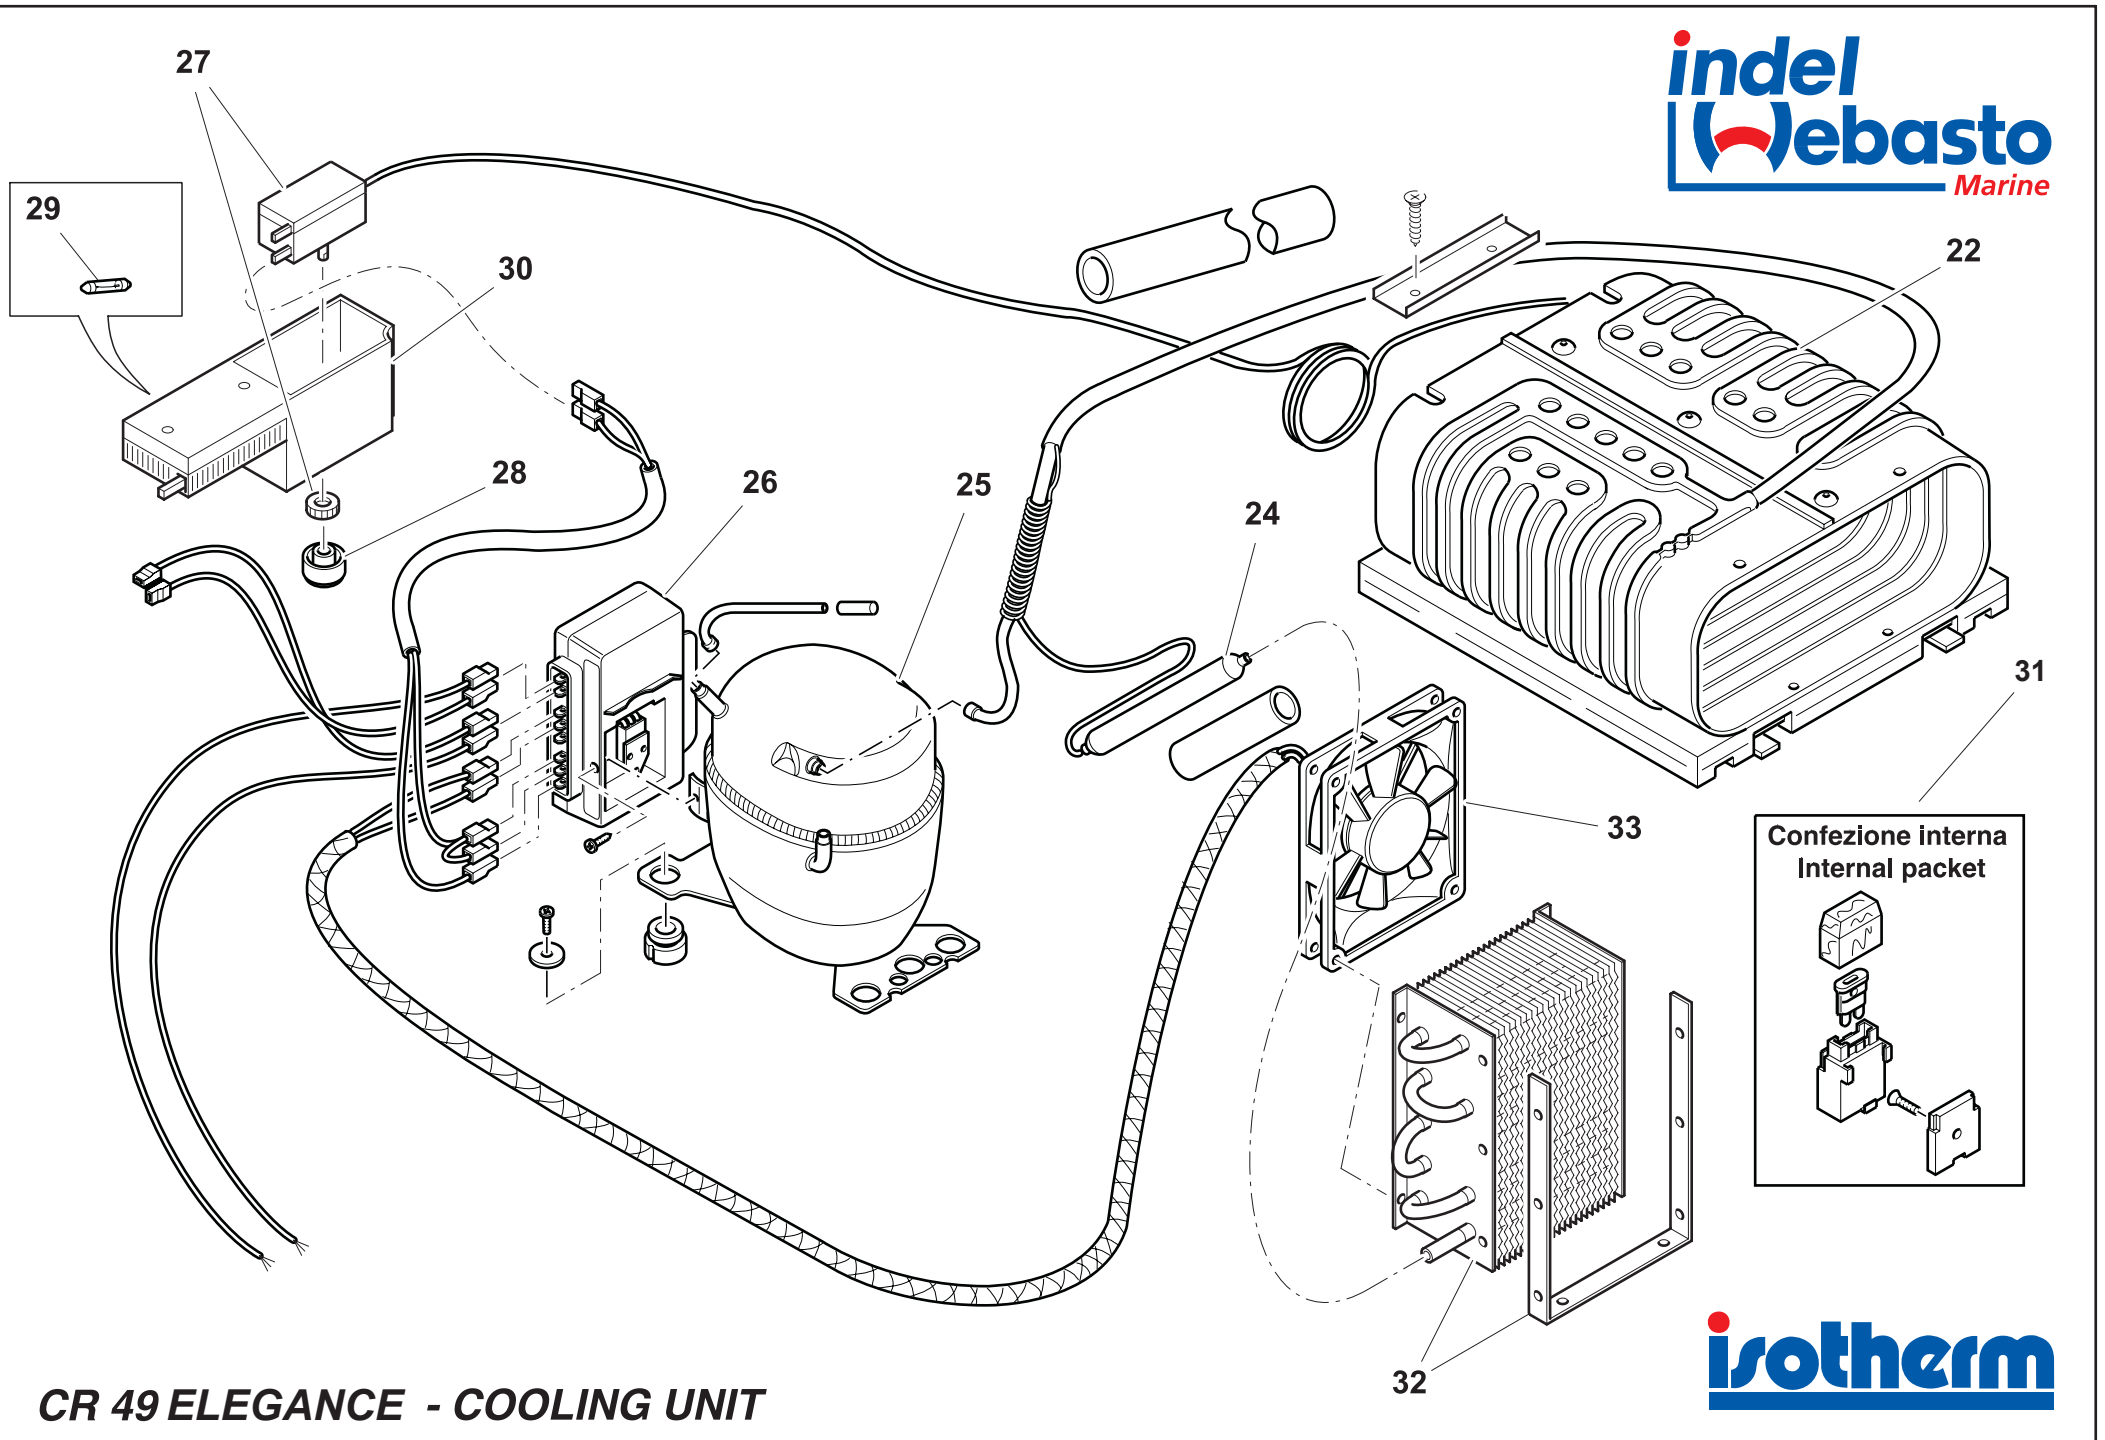

**CR 49 ELEGANCE - CABINET**

**CR 49 ELEGANCE - COOLING UNIT**

NUMERO NUMBER	COD. ARTICOLO ITEM CODE	DESCRIZIONE ARTICOLO ITEM DESCRIPTION
1	SGB00131AA	TOP BRIGHT SILVER CR49 ELEGANCE TOP BRIGHT SILVER CR49 ELEGANCE
2	SBE00194AA	CERNIERA SUPERIORE CR ELEGANCE UPPER HINGE CR ELEGANCE
3	SBE00196AA	STAFFA SOSTEGNO PORTA PLASTICA NERA CR ELEGANCE SUPPORT BRACKET DOOR CR ELEGANCE
4	SGC00225AA	GRIGLIA INTERNA CRUISE 49 CHINA INTERNAL SHELF CRUISE 49 CHINA
5	SGC00365AA	COPERTURA EVAPORATORE PLASTICA BIANCA CR49/CR65 ELEGANCE PLASTIC COVER FOR EVAPORATOR CR49/CR65 ELEGANCE
6	SGC00294AA	PORTINA EVAPORATORE CRUISE CR49/CR65/CR85/CR130 C. & ELEGANCE EVAPORATOR DOOR CRUISE CR49/CR65/CR85/CR130 C. EL.
7	SGC00366AA	SGOCCIOLATOIO EVAPORATORE CR49/CR65 ELEGANCE DRIP TRAY FOR CR49/CR65 CHINA
8	SGC00022AA	CUBETTIERA CRUISE ICE CUBE CRUISE
9	SGB00128AA	FLANGIA 3 LATI 3 PEZZI BRIGHT SILVER CR49 ELEGANCE FRAME 3 PIECES 3 SIDES CR49 ELEGANCE BRIGHT SILVER
10	SGC00362AA	PORTA COMPLETA DI ACCESSORI E PANNELLI BRIGHT SILVER CR49 ELEGANCE COMPLETE DOOR CR49 ELEGANCE DOOR PANELS BRIGHT SILVER
11	SGC00227AA	BALCONCINO GRANDE PORTA CRUISE 49 C. BIG RETAINER CRUISE 49 C.
12	SGC00234AA	FILONCINO PER BALCONCINO GRANDE CRUISE 49 C. BIG METAL RETAINER CR49 C.
13	SBE00195AA	CERNIERA INFERIORE CR ELEGANCE LOWER HINGE CR ELEGANCE
14	SGE00015AA	KIT CORNICI FISSAGGIO PANNELLO CR49 ELEGANCE NR. 5 SET COMPLETI KIT FRAME DOOR FOR FIXING PANEL CR49 ELEGANCE NR. 5 SET COMPLETE
15	SGA00158AA	PANNELLO PORTA + PANNELLINO MANIGLIA BRIGHT SILVER CR49 ELEGANCE DOOR PANEL + HANDLE PANEL BRIGHT SILVER CR49 ELEGANCE
16	SGD00043AA	KIT MANIGLIA BRIGHT SILVER COMPLETA DI MOLLE E PERNI PER CR49/65/85/130 ELEGANCE HANDLE BRIGHT SILVER COMPLETE KIT WITH SPRINGS AND PIVOT CR49/65/85/130 ELEGANCE
20	SGC00232AA	BALCONCINO PICCOLO PORTA CRUISE 49 C. SMALL RETAINER CRUISE 49 C.
21	SGC00233AA	FILONCINO PER BALCONCINO PICCOLO CRUISE 49 C. SMALL METAL RETAINER CR49 C.
22	SBF00109AA	EVAPORATORE CR49/CR65 ELEGANCE EVAPORATOR CR49/CR65 ELEGANCE
24	SBD00141AA	FILTRO 10Gr PER R134a TUBO 6+2mm PER CRUISE 49/65 C. FILTER FOR R134a TUBE 6+2mm FOR CRUISE 49/65 C.
25	SBA00002DA	COMPRESSORE SECOP BD35F SENZA CENTRALINA SECOP COMPRESSOR BD35F 12/24V NO ELECTRICAL UNIT
26	SEG00002DA	CENTRALINA SECOP 101N0210 BD35/50F 12/24V SECOP ELECTRICAL UNIT 101N0210 BD35/50F 12/24V
26	SEG00030GA	CENTRALINA SECOP B35F/BD50F AC/DC 12/24V-115/230V SECOP ELECT. UNIT BD35F/50FAC/DC 12/24V-115/230V
27	SEA00092DA	TERMOSTATO CRUISE 49/65/85/130 C. THERMOSTAT CRUISE 49/65/85/130 C.
28	SEA00093AA	MANOPOLA TERMOSTATO CRUISE 49/65/85/130 C. THERMOSTAT KNOB CRUISE 49/65/85/130 C.
29	SEC00030AA	LAMPADINA LED CR49/65/85/130 ELEGANCE LED LAMP CR49/64/85/130 ELEGANCE
30	SEA00094AA	SCATOLA TERMOSTATO CRUISE 49/65/85/130 C. THERMOSTAT BOX CRUISE 49/65/85/130 C.
31	SEB00039AA	KIT PORTA-FUSIBILE 15A FUSE-KIT 15A
32	SBD00104AA	CONDENSATORE CRUISE 49/65 C. CRUISE 49/65 CONDENSER C.
33	SBG00037DA	VENTOLA 9x9 CR49/CR65 ELEGANCE FAN 9x9 CR49/CR65 ELEGANCE
34	SGF00026AA	INSERTO PLASTICA POSIZIONE VENTILAZIONE/CHIUSURA CR ELEGANCE PLASTIC INSERT VENTILATION/CLOSING POSITION CR ELEGANCE