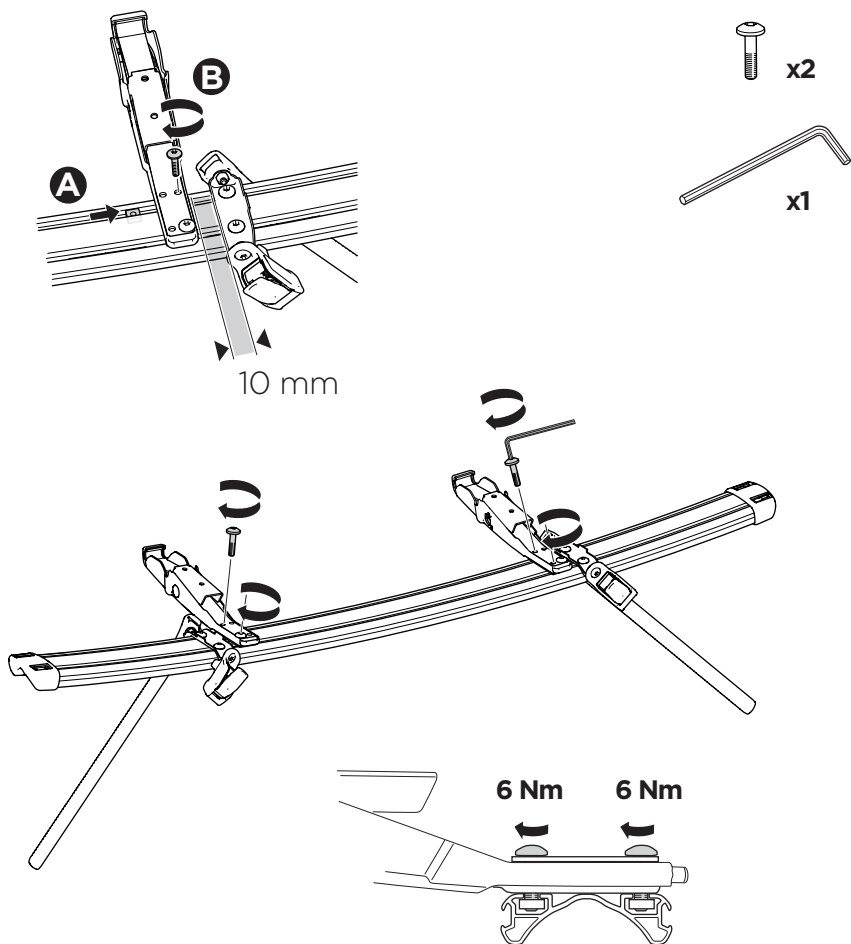

CITY CRASH
 Complies with ISO norm

= Max 15 kg

= 2,6 kg

22-80 mm

Your Key-Number

x1

x2

x2

x1

x1

1

2

3

4

5

x1