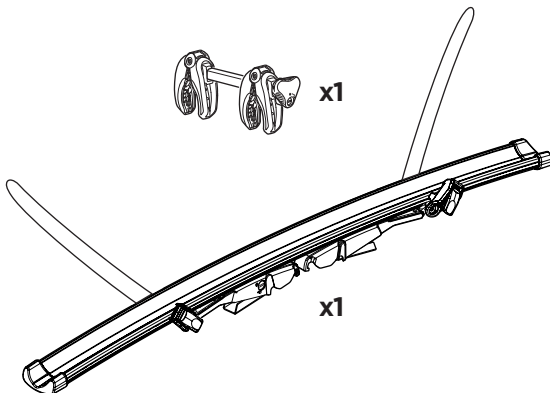

CITY CRASH
 Complies with ISO norm

= Max 15 kg

= 2,6 kg

22-80 mm

Your Key-Number

x1

x2

x2

x1

x1

1

2

3

4

5

x1