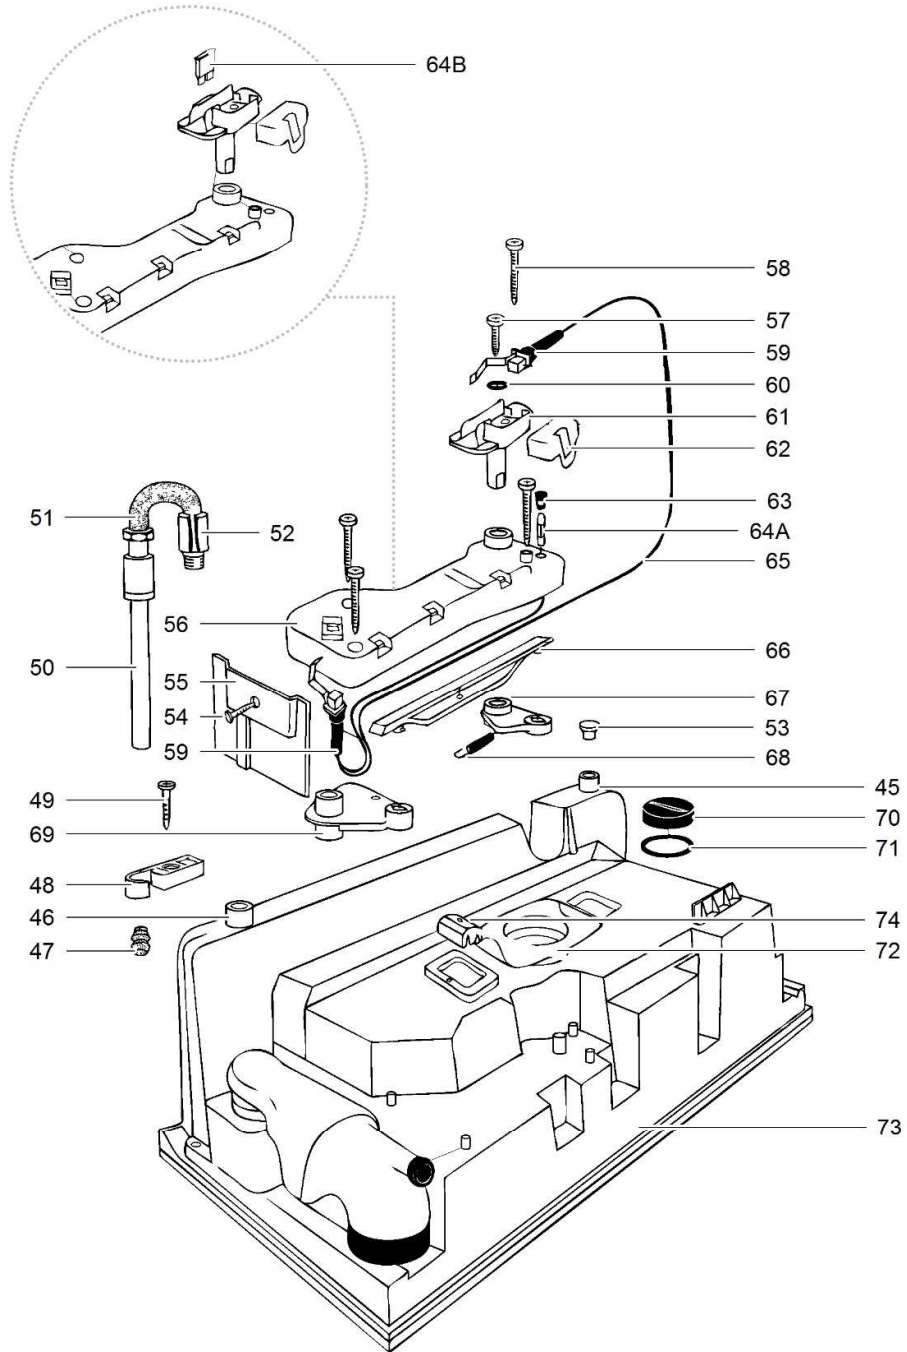

LE1148_C2 Toilet_0115-V02

	Spare part number	Spare part number	Colours available	
1	Spring clip retainer	16169		
2	Clip retainer	16350	78	
3	Clip			
4	Drip tray	16166	78	
5	Draincap waterfill funnel	16385	78	
6	Waterfill funnel	16381	74	
7	Cap waterfill funnel			16848
8	O-ring			
9	Ball float			
10	O-ring			
11	Stop retainer	16377	62	
12	Nylon bushing			
13	Spring flush knob			
14	Flush knob			
15	Screw			
16	Plug flush knob			
17	Cover	16194	62	
18	Hinge post			16183
19	Hinge pin			
20	Seat			
21	Tissue cap			
22	Tissue holder			
23	Tissue bracket			
24	Tissuewell			
25	O-ring	16731		
26	Bowl			
27	Dial support	16171	62	
28	Magnet			
29	Level indicator dial			
30	Decal level indicator			
31	Lens			
32	Level indicator bezel			
33	Watertank			
34	Base			
35	Frontpanel			
36	Basepad			
37	Extension frontpanel	16266	62	
38	Pump	16374		
39	Pump retainer			
40	Screw			
41	Flush tube	16378	62	
42	O-ring			
43	Nozzle			
44	Flow restrictor			
45	Pump connector	21050		

LE1152_C3-Toilet_0115-V02

		Spare part number	Spare part number	Colours available
1	Spring clip retainer	16169		
2	Clip retainer		16350	78
3	Clip			
4	Drip tray	16166		78
5	Plug fill bottle			
6	O-ring		16381	74
7	Ball float			
8	O-ring			
9	Stop retainer			
10	Nylon bushing			
11	Spring flush knob		16377	62
12	Flush knob			
13	Screw			
14	Plug flush knob			
15	Cover			
16	Hinge post	16183	16194	62
17	Hinge pin			
18	Seat			
19	Tissue cap			
20	Tissue bracket			
21	Tissue holder			
22	Tissuwell			
23	O-ring	16731		
24	Bowl			
25	Dial support			
26	Magnet			
27	Level indicator dial		16171	62
28	Decal level indicator			
29	Lens			
30	Level indicator bezel			
31	Bench			
32	Base			
33	Frontpanel			
34	Basepad			
35	Extension frontpanel	16266		62
36	Watersupply tube			
37	Electric valve			
38	Hose barb	23851	23709	
39	Hose nut			
40	Watertube			
41	Clamp		16833	
42	Vacuumbreaker			
43	Flush tube			
44	O-ring		20103	62
45	Nozzle			