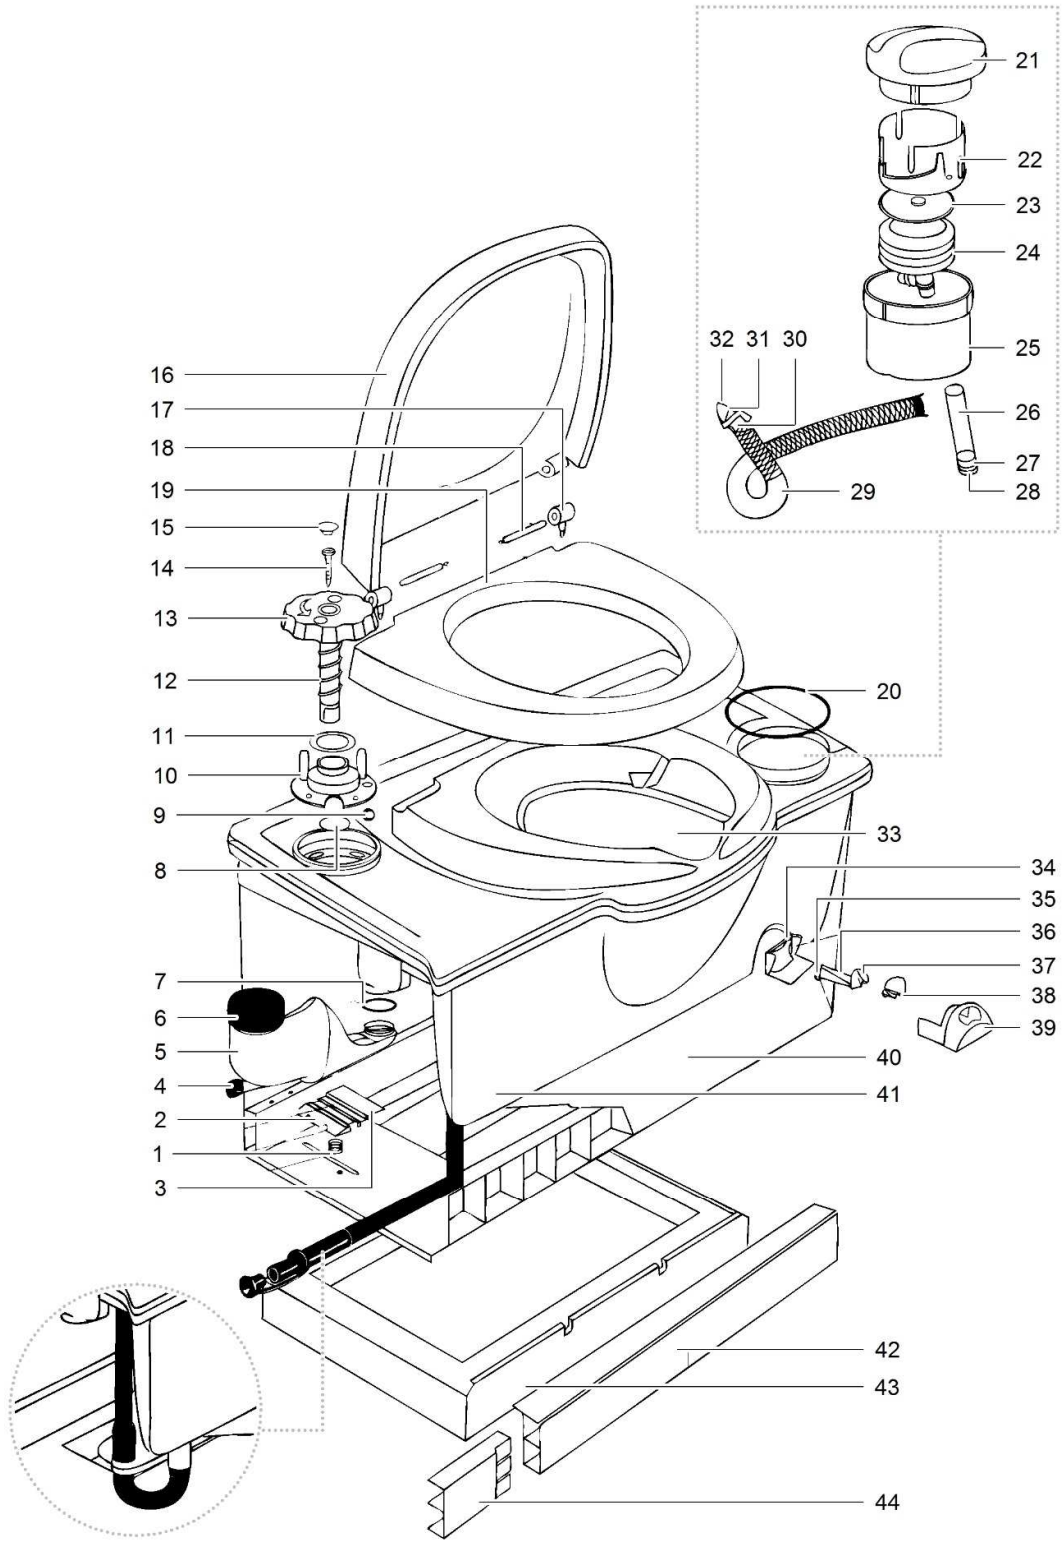

LE1152_C3-Toilet_0115-V02

		Spare part number	Spare part number	Colours available
1	Spring clip retainer	16169		
2	Clip retainer		16350	78
3	Clip			
4	Drip tray	16166		78
5	Plug fill bottle			
6	O-ring		16381	74
7	Ball float			
8	O-ring			
9	Stop retainer			
10	Nylon bushing			
11	Spring flush knob		16377	62
12	Flush knob			
13	Screw			
14	Plug flush knob			
15	Cover			
16	Hinge post	16183	16194	62
17	Hinge pin			
18	Seat			
19	Tissue cap			
20	Tissue bracket			
21	Tissue holder			
22	Tissuwell			
23	O-ring	16731		
24	Bowl			
25	Dial support			
26	Magnet			
27	Level indicator dial		16171	62
28	Decal level indicator			
29	Lens			
30	Level indicator bezel			
31	Bench			
32	Base			
33	Frontpanel			
34	Basepad			
35	Extension frontpanel	16266		62
36	Watersupply tube			
37	Electric valve			
38	Hose barb	23851	23709	
39	Hose nut			
40	Watertube			
41	Clamp		16833	
42	Vacuumbreaker			
43	Flush tube			
44	O-ring		20103	62
45	Nozzle			

LE1154_C4-Toilet_1114-V02

		Spare part number	Spare part number	Colours available
1	Spring clip retainer	16169		
2	Clip retainer		16350	78
3	Clip			
4	Draincap waterfill funnel	16385		78
5	Waterfill funnel		16381	74
6	Cap waterfill funnel	16848		16
7	O-ring			
8	O-ring			
9	Ball float			
10	Stop retainer			
11	Nylon bushing			
12	Spring flush knob		16377	62
13	Flush knob			
14	Screw			
15	Plug flush knob			
16	Cover			
17	Hinge post	16183	16194	62
18	Hinge pin			
19	Seat			
20	O-ring	16731		
21	Flush cap			
22	Cylinder flush			
23	Bellow cap			
24	Bellow	21065	20291	10, 62
25	Well pump			
26	Inlet tube			
27	Check valve body	21066		
28	Check valve flapper			
29	Flush tube			
30	Seal/plunger/spring		20292	10, 62
31	O-ring			
32	Nozzle			
33	Bowl			
34	Dial support			
35	Magnet			
36	Level indicator		16171	62
37	Decal level indicator			
38	Lens			
39	Level indicator bezel			
40	Base			
41	Water tank			
42	Front panel			
43	Basepad			
44	Extension front panel	16266		62