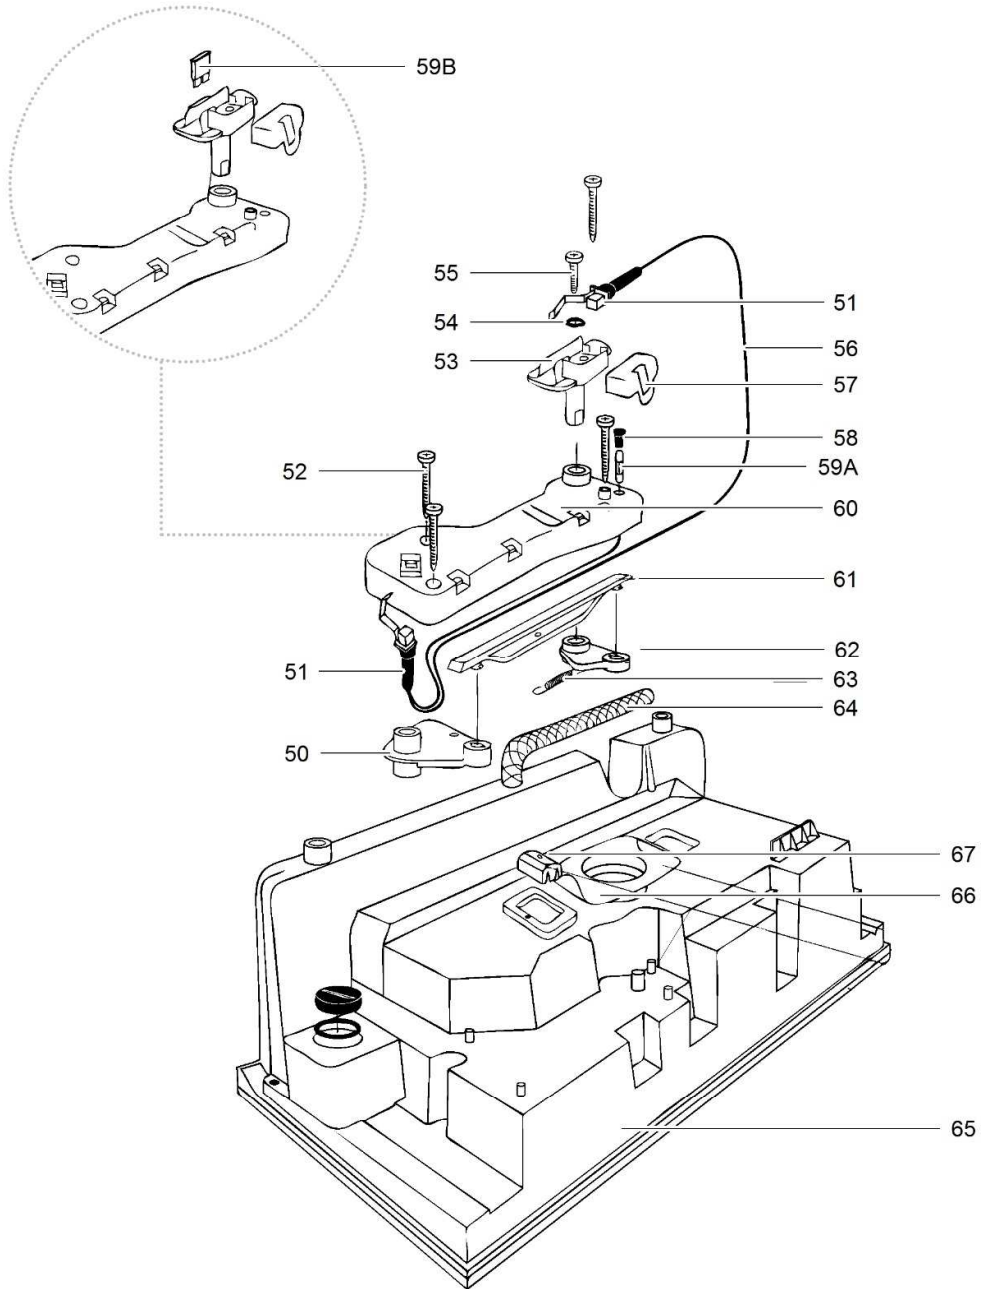

LE1154_C3-Bench_0115-V02

		Spare part number	Spare part number	Colours available
50	Crank			
51	Switch	20107		
52	Screw			
53	Saddle			
54	Washer			
55	Screw			
56	Cable	16389		
57	Switch cover	16390		
58	Cap fuse holder			
59A	Glass fuse 3 Amp <i>Toilets produced < June 1994</i>	16391	16379	74
59B	Fuse 3 Amp <i>Toilets produced > June 1994</i>	21766		
60	Mechanism housing			
61	Link			
62	Crank			
63	Spring			
64	Watersupply tube			
65	Bench			
66	Bowlflange			
67	Magnet basket