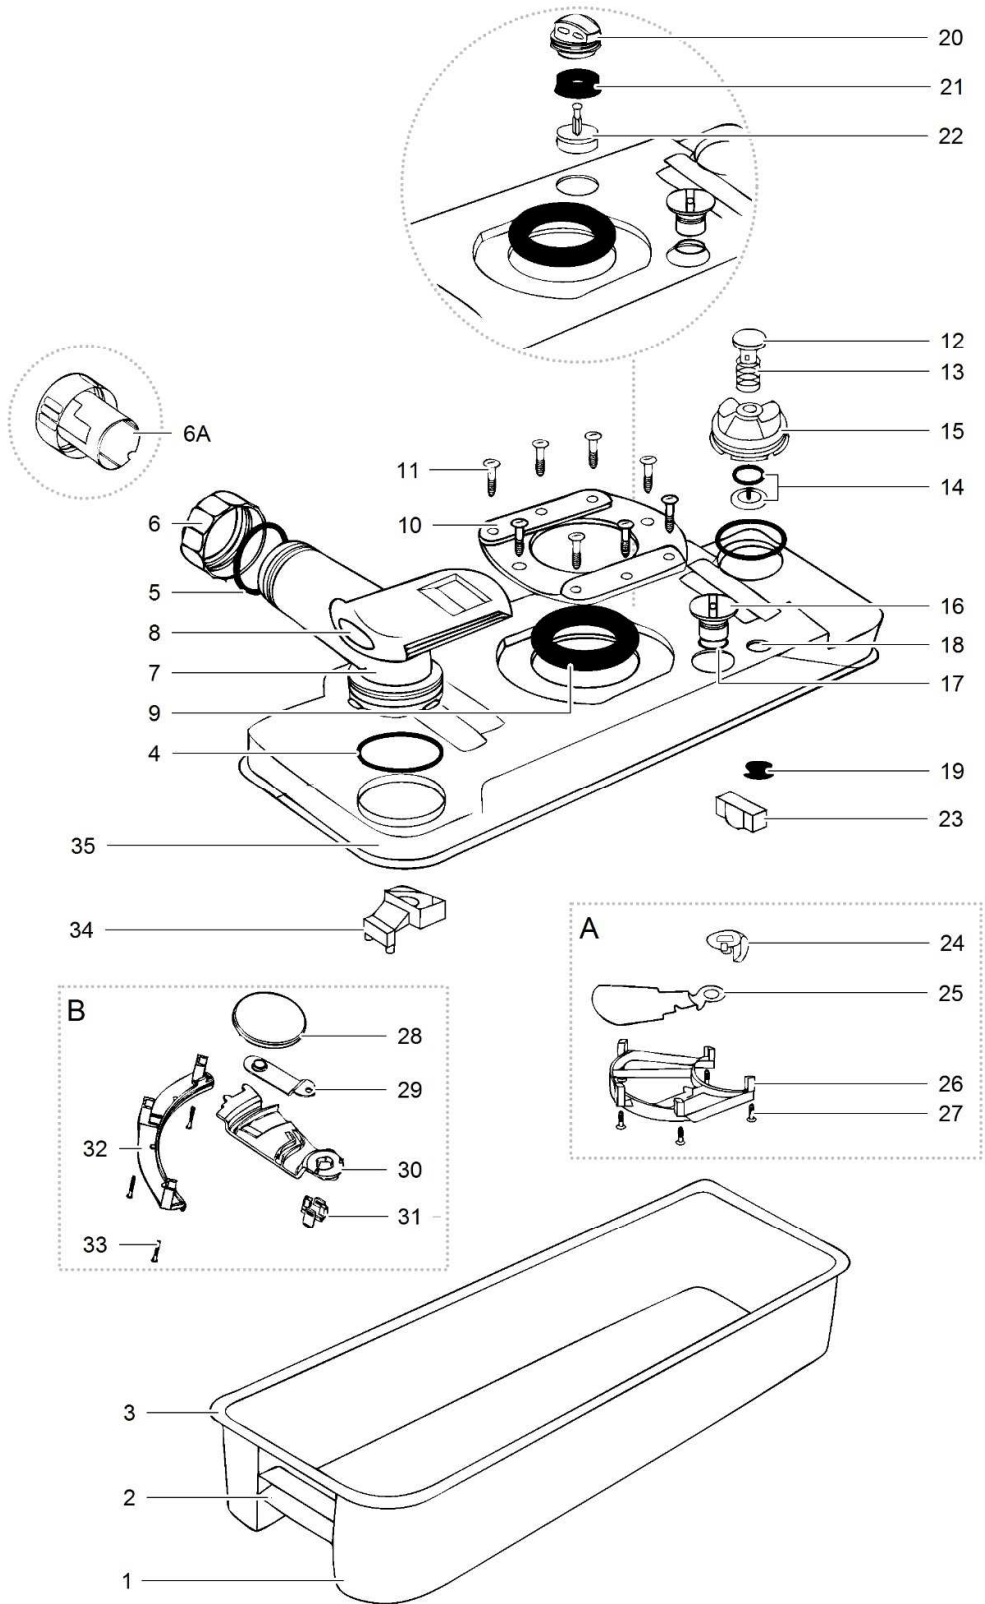

LE1156_C2-C3-C4-Waste-holding Tank_0115-V03

		Spare part number	Spare part number	Spare part number	Colours available
1	Waste-holding tank lower				
2	Carry handle				
3	Weld waste-holding tank				
4	O-ring	16195			
5	Capseal		16384		78
6	Dump cap			16196	74
6A	Measuring cup	25810			78
7	Pour out spout				
8	Sliding cover	21333			74
9	Lip seal				
	<i>Toilets < 15th June 2000</i>	16175			
	<i>Toilets > 15th June 2000</i>	23721			
10	Seal cover				
11	Screw				
12	Vent button	07524			78
13	Spring				
14	Seal retainer			16176	74
15	Ventplug				
	Blade opener				
16	<i>Toilets < 15th June 2000</i>			21458	74
	<i>Toilets > 15th June 2000</i>		200501		74
17	Cupseal				
18	Venthole				
19	Ventseal	20339			
20	Automatic vent upper				
	<i>Toilets > June 1993</i>			23722	74
21	Seal automatic vent	21528			
22	Foam				
23	Float vent	21510			
A	<i>Blade mechanism < 15 June 2000</i>				
24	Blade driver				
25	Blade				
26	Blade retainer				
27	Screw				
B	<i>Blade mechanism > 15 June 2000</i>				
28	Blade	23847			
29	Blade arm				
30	Blade arm driver				
31	Drive arm retainer				
32	Track support				
33	Screw				
34	Float arm	21322			
35	Waste-holding tank upper				
	Waste-holding tank complete <i>including sliding cover</i>		21401 <i>right handed version</i>	21402 <i>left handed version</i>	74