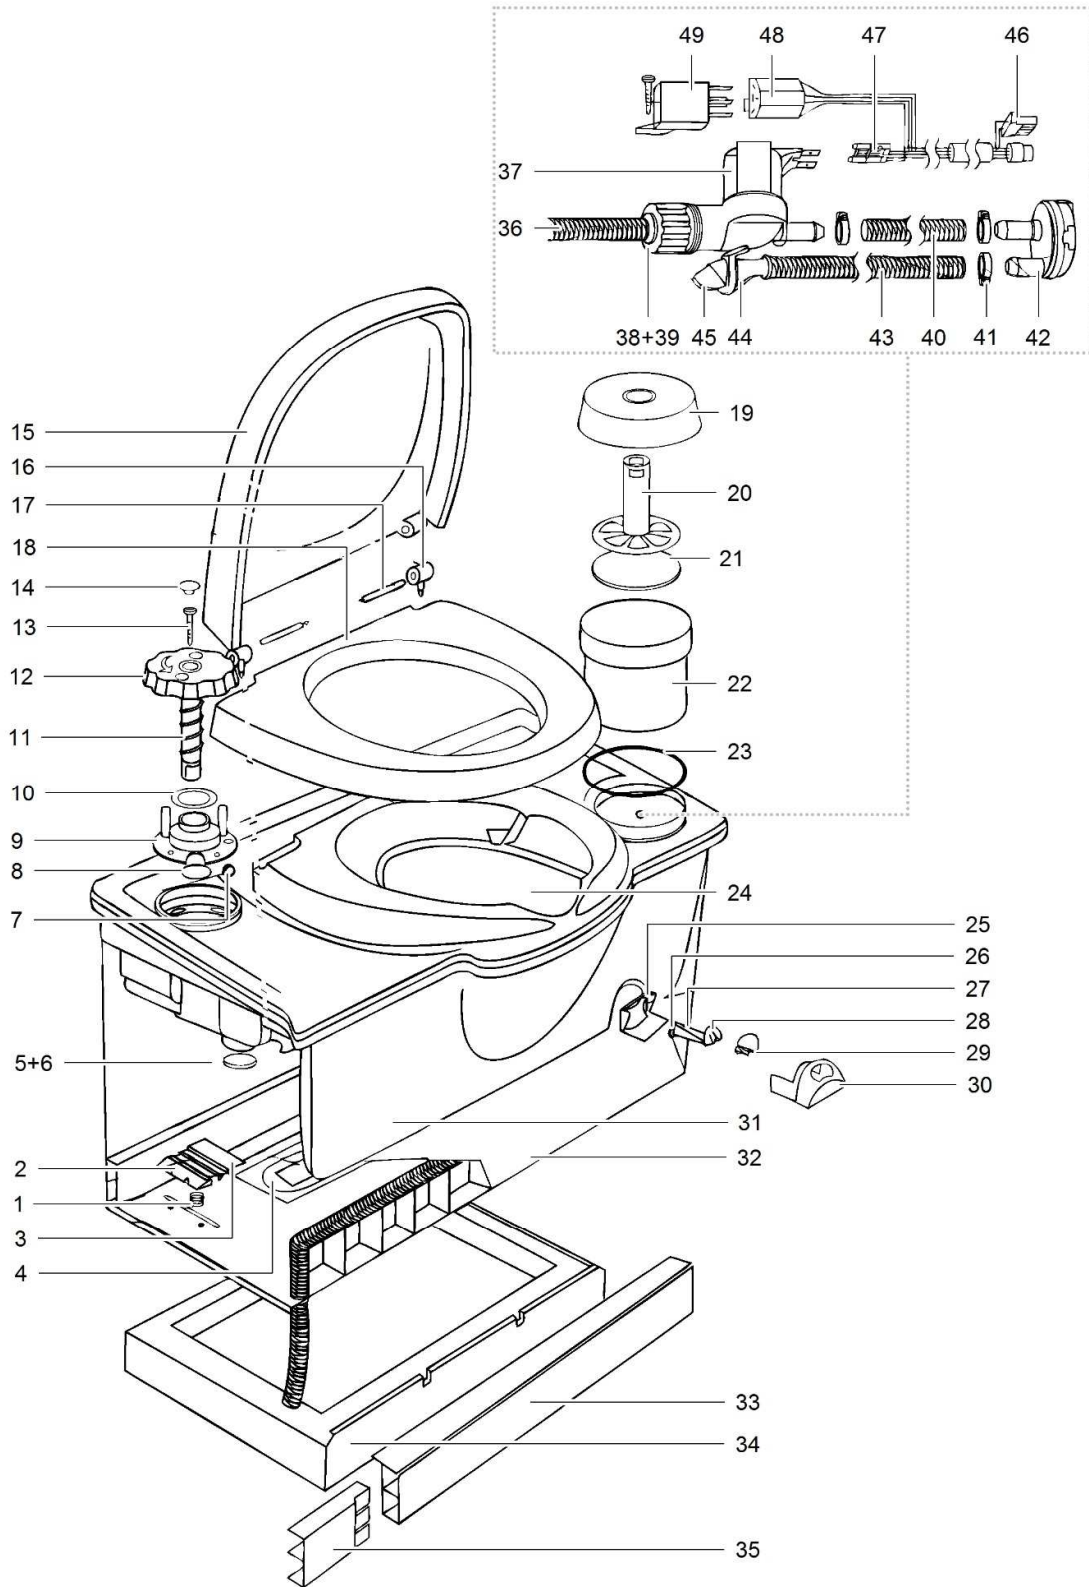

LE1148_C2 Toilet_0115-V02

	Spare part number	Spare part number	Colours available	
1	Spring clip retainer	16169		
2	Clip retainer	16350	78	
3	Clip			
4	Drip tray	16166	78	
5	Draincap waterfill funnel	16385	78	
6	Waterfill funnel	16381	74	
7	Cap waterfill funnel			16848
8	O-ring			
9	Ball float			
10	O-ring			
11	Stop retainer	16377	62	
12	Nylon bushing			
13	Spring flush knob			
14	Flush knob			
15	Screw			
16	Plug flush knob			
17	Cover	16194	62	
18	Hinge post			16183
19	Hinge pin			
20	Seat			
21	Tissue cap			
22	Tissue holder			
23	Tissue bracket			
24	Tissuewell			
25	O-ring	16731		
26	Bowl			
27	Dial support	16171	62	
28	Magnet			
29	Level indicator dial			
30	Decal level indicator			
31	Lens			
32	Level indicator bezel			
33	Watertank			
34	Base			
35	Frontpanel			
36	Basepad			
37	Extension frontpanel	16266	62	
38	Pump	16374		
39	Pump retainer			
40	Screw			
41	Flush tube	16378	62	
42	O-ring			
43	Nozzle			
44	Flow restrictor			
45	Pump connector	21050		

LE1152_C3-Toilet_0115-V02

		Spare part number	Spare part number	Colours available
1	Spring clip retainer	16169		
2	Clip retainer		16350	78
3	Clip			
4	Drip tray	16166		78
5	Plug fill bottle			
6	O-ring		16381	74
7	Ball float			
8	O-ring			
9	Stop retainer			
10	Nylon bushing			
11	Spring flush knob		16377	62
12	Flush knob			
13	Screw			
14	Plug flush knob			
15	Cover			
16	Hinge post	16183	16194	62
17	Hinge pin			
18	Seat			
19	Tissue cap			
20	Tissue bracket			
21	Tissue holder			
22	Tissuwell			
23	O-ring	16731		
24	Bowl			
25	Dial support			
26	Magnet			
27	Level indicator dial		16171	62
28	Decal level indicator			
29	Lens			
30	Level indicator bezel			
31	Bench			
32	Base			
33	Frontpanel			
34	Basepad			
35	Extension frontpanel	16266		62
36	Watersupply tube			
37	Electric valve			
38	Hose barb	23851	23709	
39	Hose nut			
40	Watertube			
41	Clamp		16833	
42	Vacuumbreaker			
43	Flush tube			
44	O-ring		20103	62
45	Nozzle			