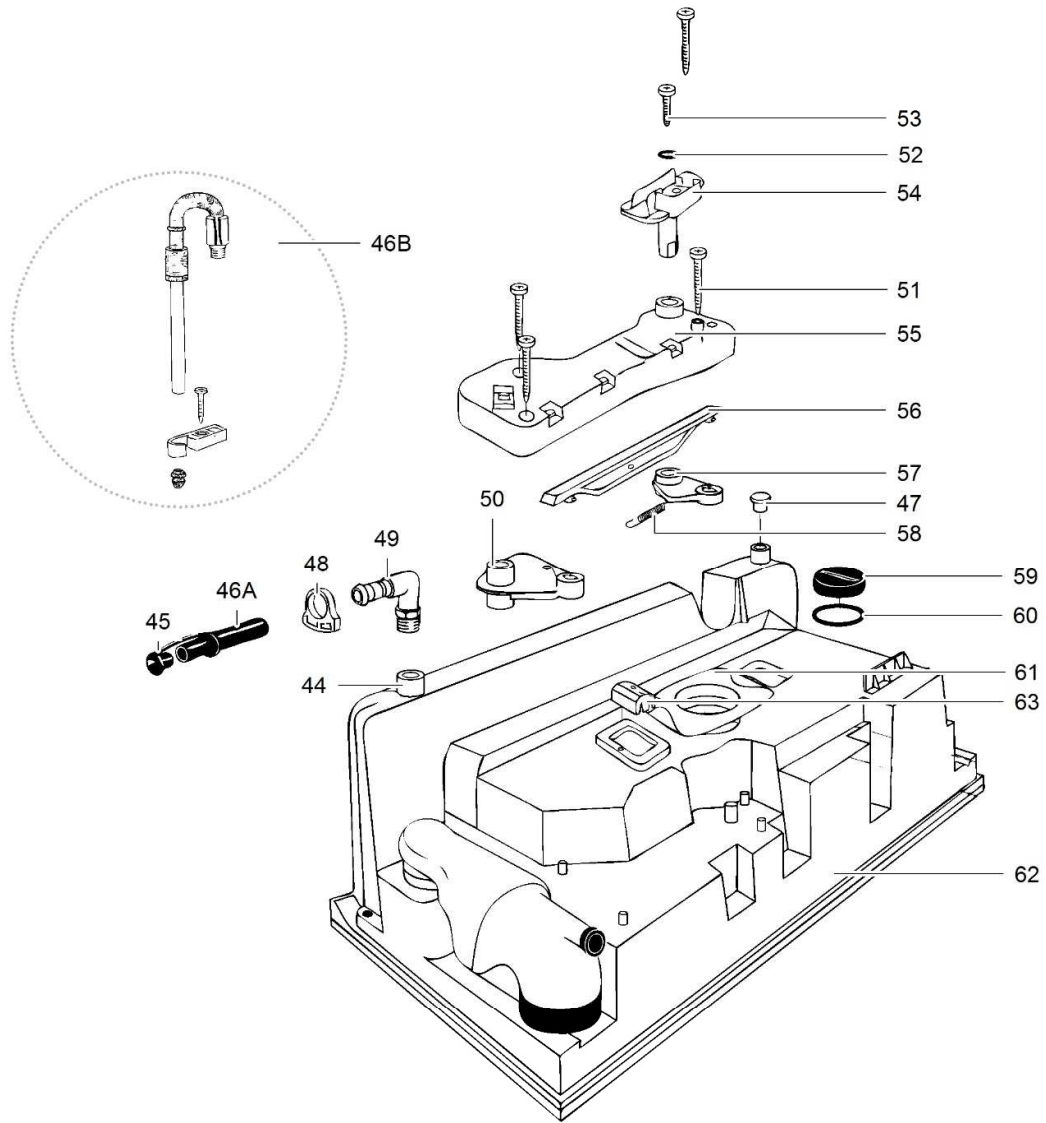

LE1152_C3-Toilet_0115-V02

		Spare part number	Spare part number	Colours available
1	Spring clip retainer	16169		
2	Clip retainer		16350	78
3	Clip			
4	Drip tray	16166		78
5	Plug fill bottle			
6	O-ring		16381	74
7	Ball float			
8	O-ring			
9	Stop retainer			
10	Nylon bushing			
11	Spring flush knob		16377	62
12	Flush knob			
13	Screw			
14	Plug flush knob			
15	Cover			
16	Hinge post	16183	16194	62
17	Hinge pin			
18	Seat			
19	Tissue cap			
20	Tissue bracket			
21	Tissue holder			
22	Tissuwell			
23	O-ring	16731		
24	Bowl			
25	Dial support			
26	Magnet			
27	Level indicator dial		16171	62
28	Decal level indicator			
29	Lens			
30	Level indicator bezel			
31	Bench			
32	Base			
33	Frontpanel			
34	Basepad			
35	Extension frontpanel	16266		62
36	Watersupply tube			
37	Electric valve			
38	Hose barb	23851	23709	
39	Hose nut			
40	Watertube			
41	Clamp		16833	
42	Vacuumbreaker			
43	Flush tube			
44	O-ring		20103	62
45	Nozzle			

LE1154_C4-Toilet_1114-V02

		Spare part number	Spare part number	Colours available
1	Spring clip retainer	16169		
2	Clip retainer		16350	78
3	Clip			
4	Draincap waterfill funnel	16385		78
5	Waterfill funnel		16381	74
6	Cap waterfill funnel	16848		16
7	O-ring			
8	O-ring			
9	Ball float			
10	Stop retainer			
11	Nylon bushing			
12	Spring flush knob		16377	62
13	Flush knob			
14	Screw			
15	Plug flush knob			
16	Cover			
17	Hinge post	16183	16194	62
18	Hinge pin			
19	Seat			
20	O-ring	16731		
21	Flush cap			
22	Cylinder flush			
23	Bellow cap			
24	Bellow	21065	20291	10, 62
25	Well pump			
26	Inlet tube			
27	Check valve body	21066		
28	Check valve flapper			
29	Flush tube			
30	Seal/plunger/spring		20292	10, 62
31	O-ring			
32	Nozzle			
33	Bowl			
34	Dial support			
35	Magnet			
36	Level indicator		16171	62
37	Decal level indicator			
38	Lens			
39	Level indicator bezel			
40	Base			
41	Water tank			
42	Front panel			
43	Basepad			
44	Extension front panel	16266		62