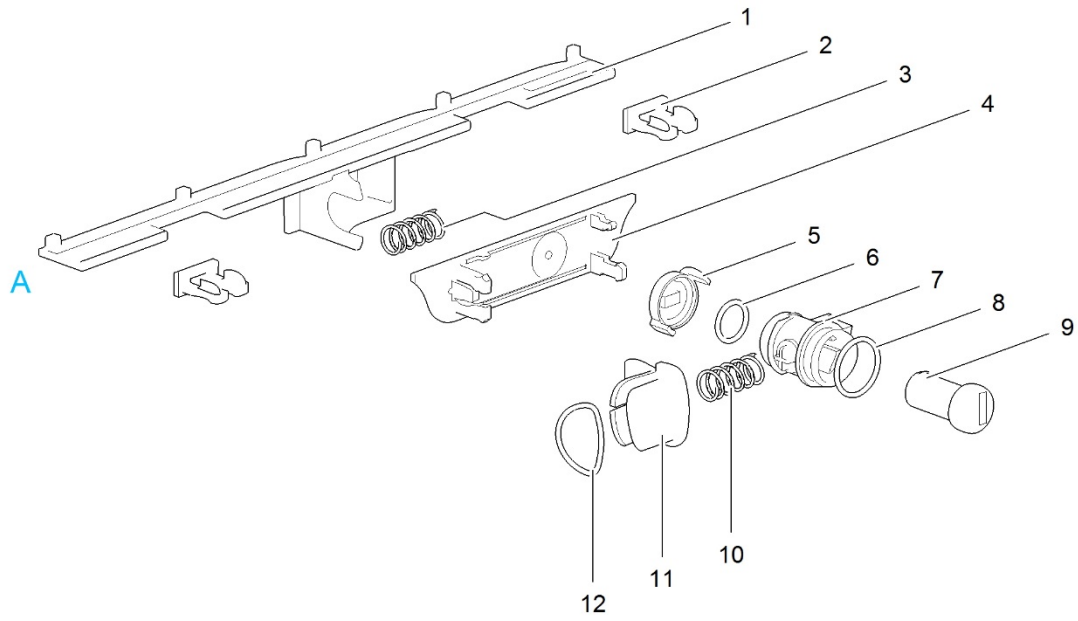

LE1106_FlushDoors-Locks and Buttons_0913-V01

		Spare part number	Spare part number	Colours available
1	Lock plate			
2	Lock plate fixation			
3	Spring			
4	Cover plate			
5	Lock end cap			
6	O-ring			
7	Lock holder			
8	O-ring			
9	Lock			
10	Spring			
11	Button			
12	O-ring