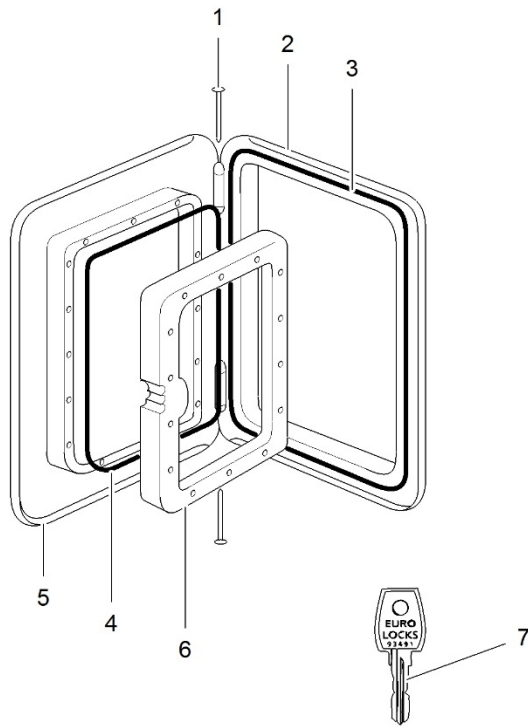

EXTERIOR

spare part list

SERVICE DOORS

D1	2
D2	4
D3	6
D4	8
D5	10
D6	12
D7	14
Locks & Buttons	16

FLUSH DOORS

FD3	18
FD5	20
Locks & Buttons	22

BOXES

Battery Box	24
Wetlocker Box	26

WATERFILL DOOR

WFD	28
-----	----

VENTS

186 x 483	30
257 x 432	32
281 x 533	34

		Spare part number	Spare part number	Colours available
1	Hinge pin			
2	Frame outer			
3	Door seal	16766		
4	Rope seal	16766		
5	Door outer			
6	Door inner			
7	Key Eurolock			

LE1038_ServiceDoor1_0213-V01

	Spare part number	Spare part number	Colours available
1	Hinge pin	16899	
2	Frame sleeve		
3	Frame outer		
4	Door inner		
5	Door seal	21111	
6	Triangle seal		
7	Door outer		
8	Housing nut		
9	Lock pawl		
10	Latch		
11	Spring		
12	Button		
13	Spring button		
14	O-ring		
15	Lever door		
16	Back plate		
17	Screw		
18	Key Oberholz		
19	Key Zadi		
	Lock cover	21109	56, 57, 58
	Lock Oberholz complete		
	Lock Zadi complete	16831	57
	Service door complete <i>incl. lock Zadi</i>	26614	57, 80, 84