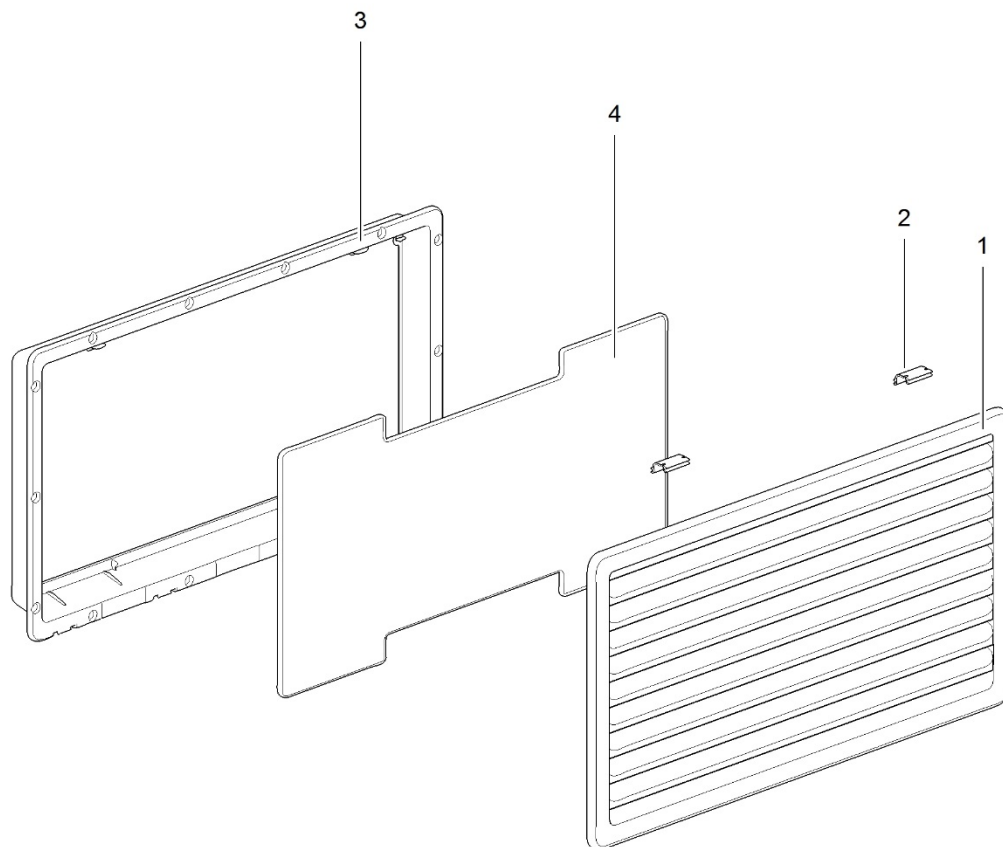

Spare part number	Spare part number	Colours available
1	Vent outer	631140	15, 22, 25, 27, 57, 76, 80, 84
2	Lock clip	628449	
3	Frame		
4	Cover	631150	80