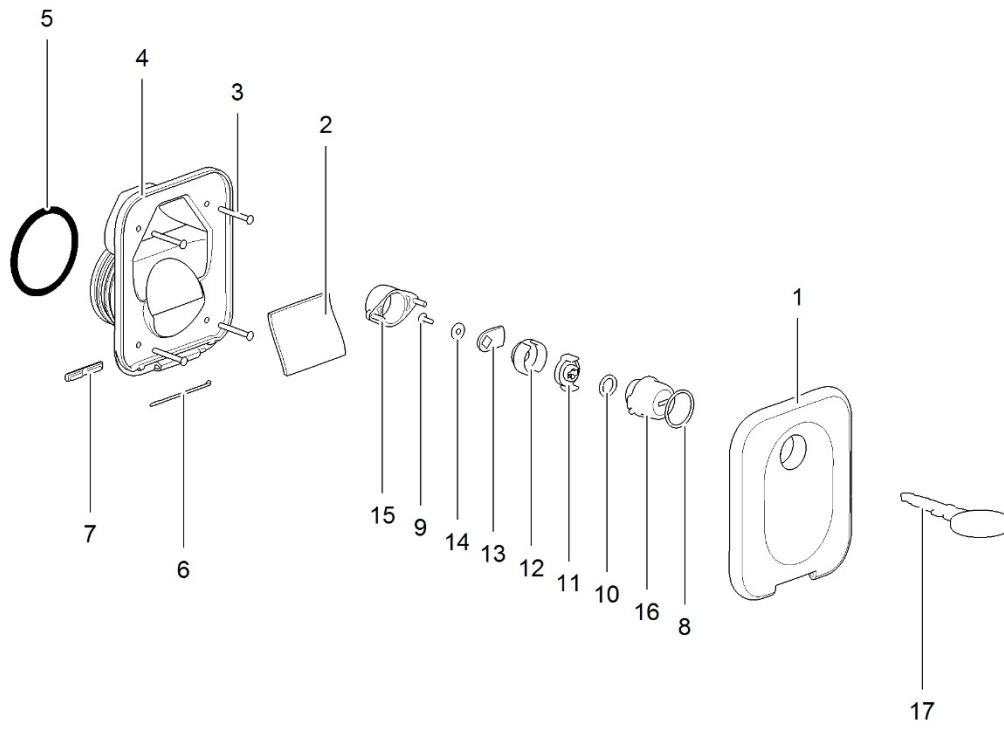

Spare part number	Spare part number	Spare part number	Colours available	
1	Door					
2	Seal					
3	Screws					
4	Frame					
5	O-ring					
6	Hinge pin	26602				
7	Hinge pin guide					
8	O-ring					
9	Screw					
10	Seal					
11	Pawl					
12	Pawl extension					
13	Latch			23791 <i>incl. lock Zadi</i>	22, 25, 57, 76, 80, 84	
14	Washer					
15	Bracket					
16	Lock housing					
	<i>FAWO 1 (F/W)</i>	26606				57,58,80,84
	<i>FAWO 2 (F2)</i>		26608			27,57,58, 80,84
	<i>ZADI (ZA)</i>		26607	27,57,58, 80,84		
	<i>West Alloy Snake lock (WS)</i>			26621	58, 80	
17	Key