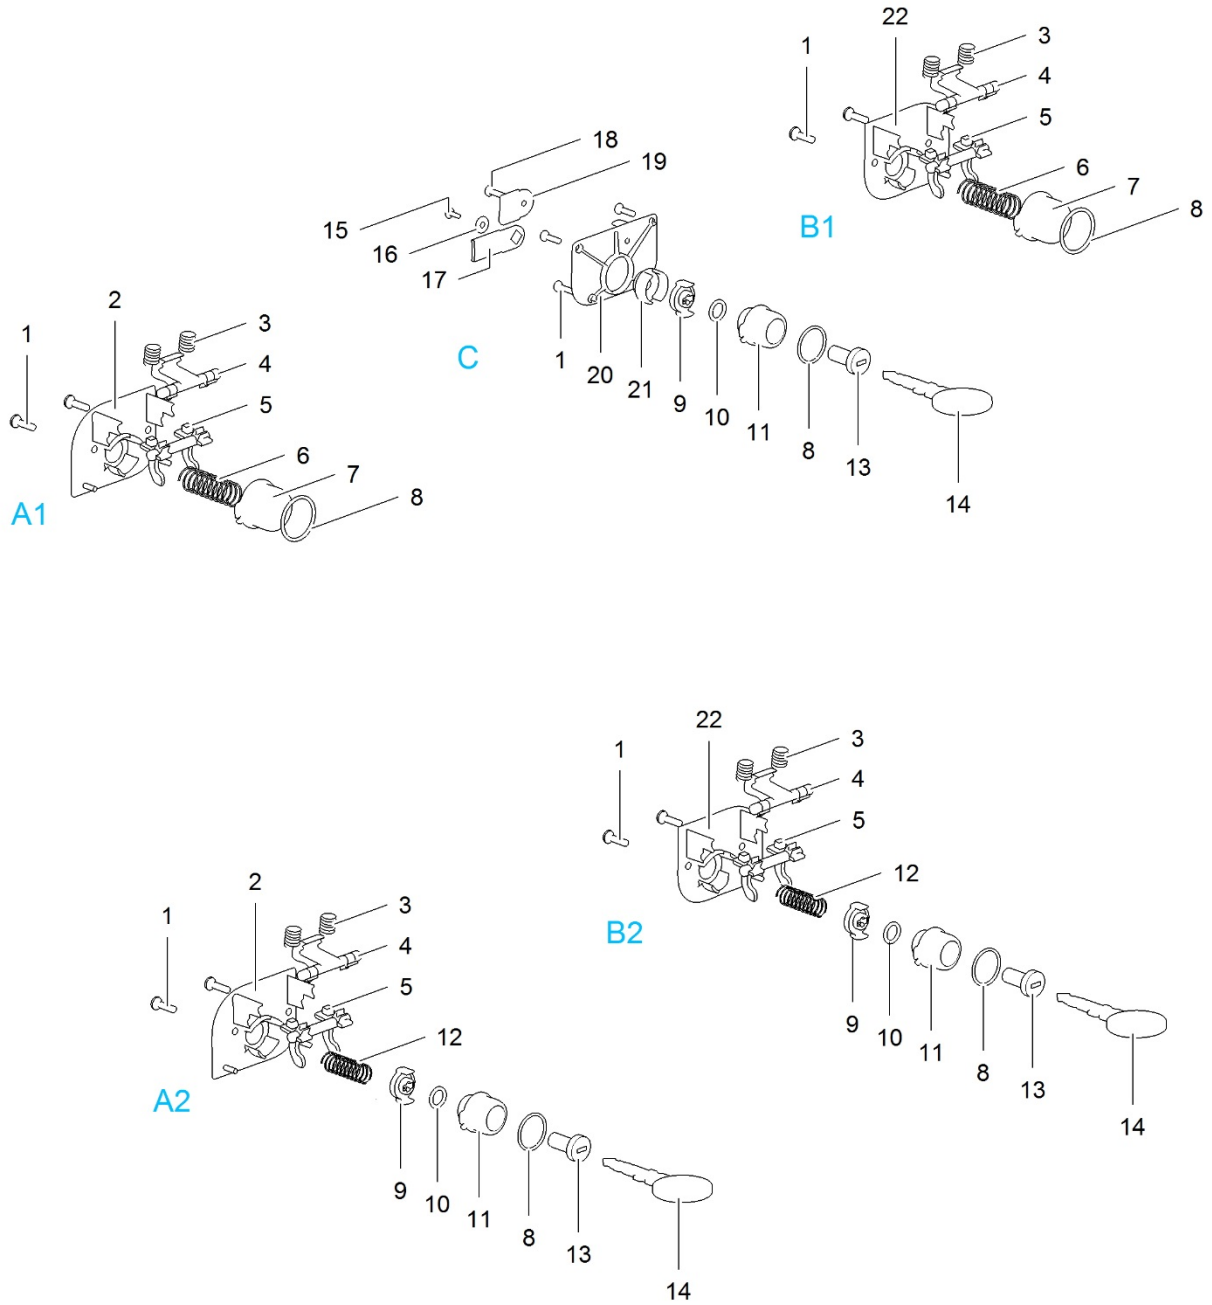

LE1043_Service Doors Locks and Buttons_1214-V02

		Spare part number	Spare part number	Colours available
1	Screw			
2	Back plate (right)			
3	Spring			
4	Latch			
5	Lever			
6	Spring			
7	Button	26603		27, 57, 58, 80, 84
8	O-ring	26606		
9	Pawl			
10	O-ring			
11	Lock housing			
	FAWO 1 – (F/W)			57, 58, 80, 84
	FAWO 2 (F(2))	26608		27, 57, 58, 80, 84
	ZADI (ZA)		26607	27, 57, 58, 80, 84
	West Alloy Snake Lock (WS)		26621	58, 80
12	Spring			
13	Lock ZADI		26604	
14	Key			
15	Screw			
16	Washer			
17	Latch			
18	Screw			
19	Latch bar			
20	Back plate (centre)			
21	Pawl extension			
22	Back plate (left)			
A1 + B1	Kit for Service door 3, 4 & 5 <i>incl. spare part #12 excl. spare part #7</i>		26626	27, 57, 58, 80, 84
A1, B1 + C	Kit for Service door 6 & 7 <i>incl. spare part #12 excl. spare part #7, #9, #10, #11, #13, #14</i>		26625	27, 57, 58, 80, 84