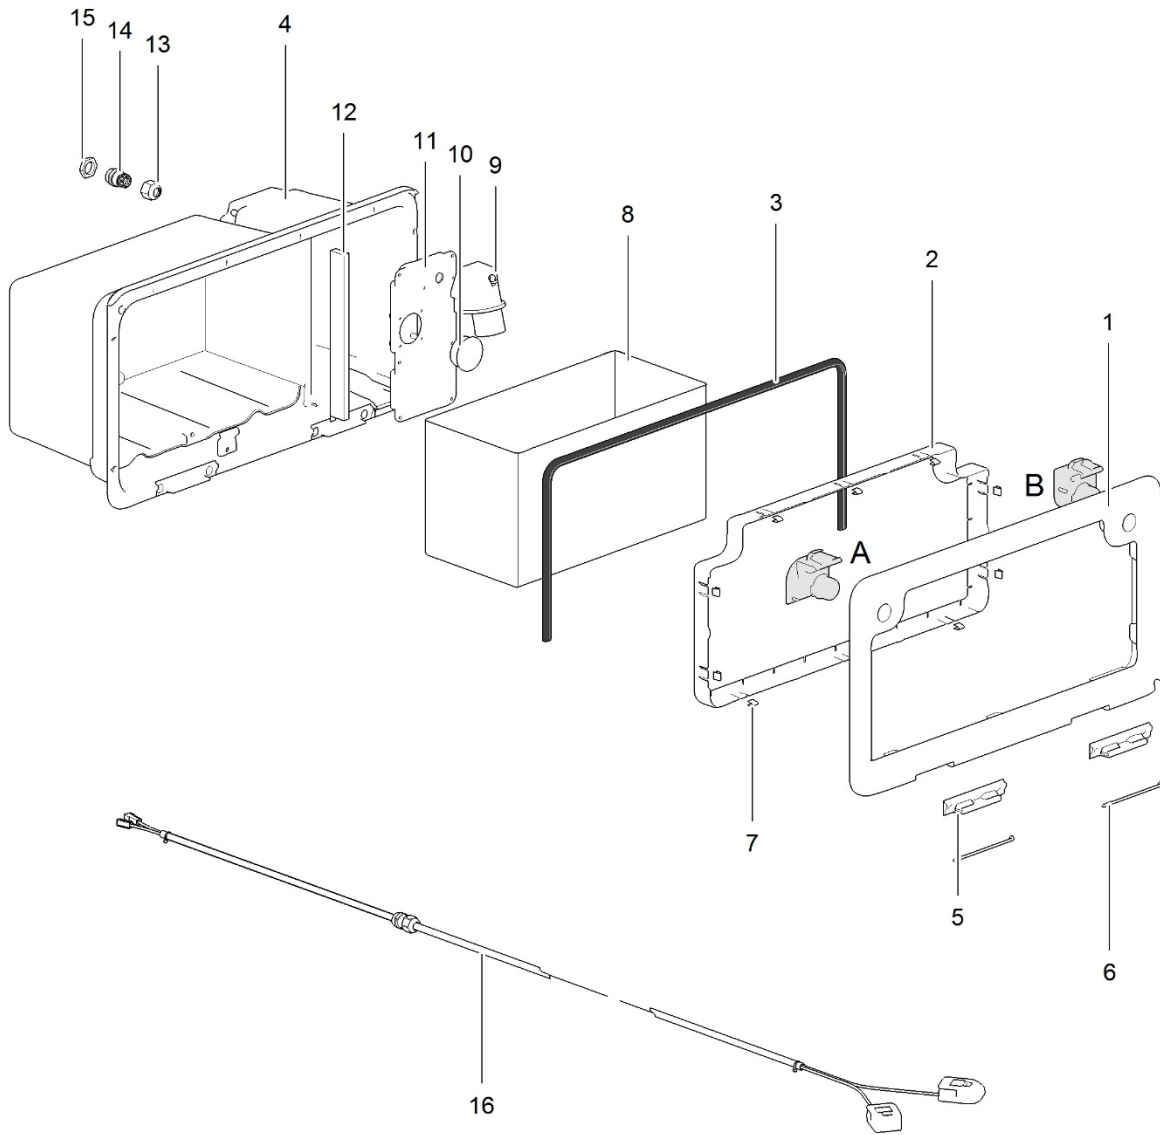

LE1044_BatteryBox_0313-V01

		Spare part number	Spare part number	Colours available
1	Door outer hook			
2	Door inner screw			
3	Door seal clamping plate			
4	Battery box			
5	Hinge			
6	Hinge pin	26602		
7	Door clip (18x)	26634		
8	Soft tray	26620		
9	CEE socket			
10	Blind plug			
11	Mounting plate			
12	Foam divider			
13	Nut PG 13,5			
14	Grommet PG 13,5			
15	Nut			
16	12V Wire harness			

For parts A and B refer to page 16