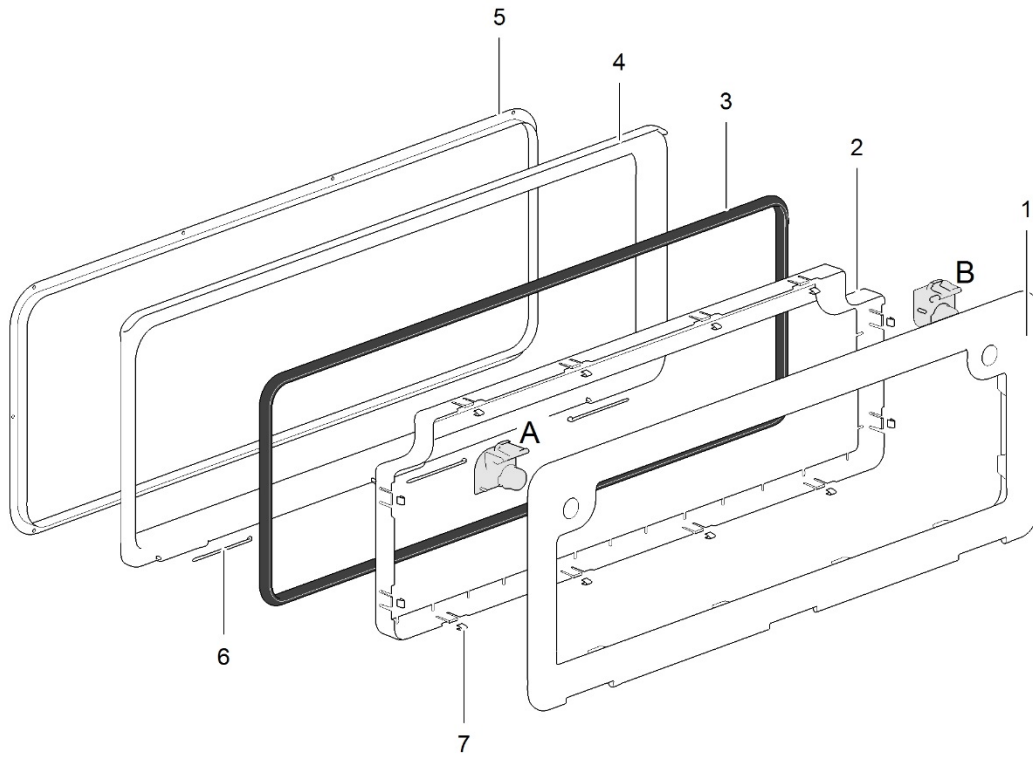

LE1041_ServiceDoor5_0213-V01

	Spare part number	Spare part number	Colours available
1	Door outer	26630 <i>without locks</i>	15, 22, 25, 27, 57, 58, 76, 80, 84
2	Door inner		
3	Door seal 26610		
4	Frame outer		
5	Frame inner		
6	Hinge pin 26602		
7	Door clip (18x) 26634		

For parts A and B refer to page 16