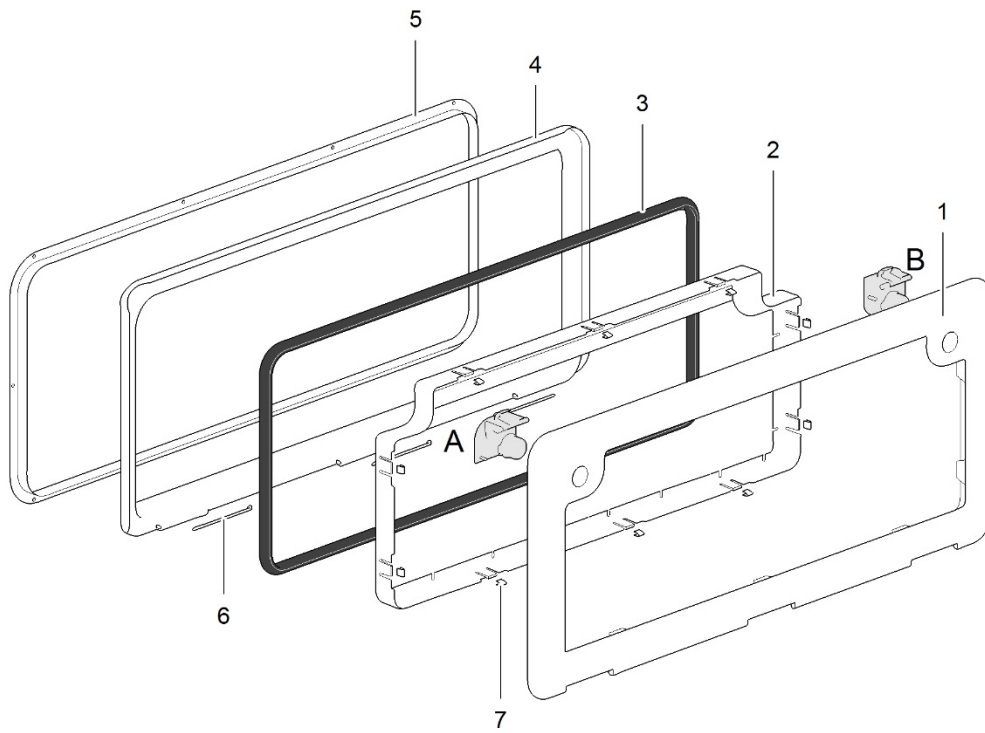

Spare part number	Spare part number	Colours available
1	Door outer	26629 <i>without locks</i>	22, 25, 27, 57, 58, 76, 80, 84
2	Door inner		
3	Door seal 26605		
4	Frame outer		
5	Frame inner		
6	Hinge pin 26602		
7	Door clip (18x) 26634		

For parts A and B refer to page 16