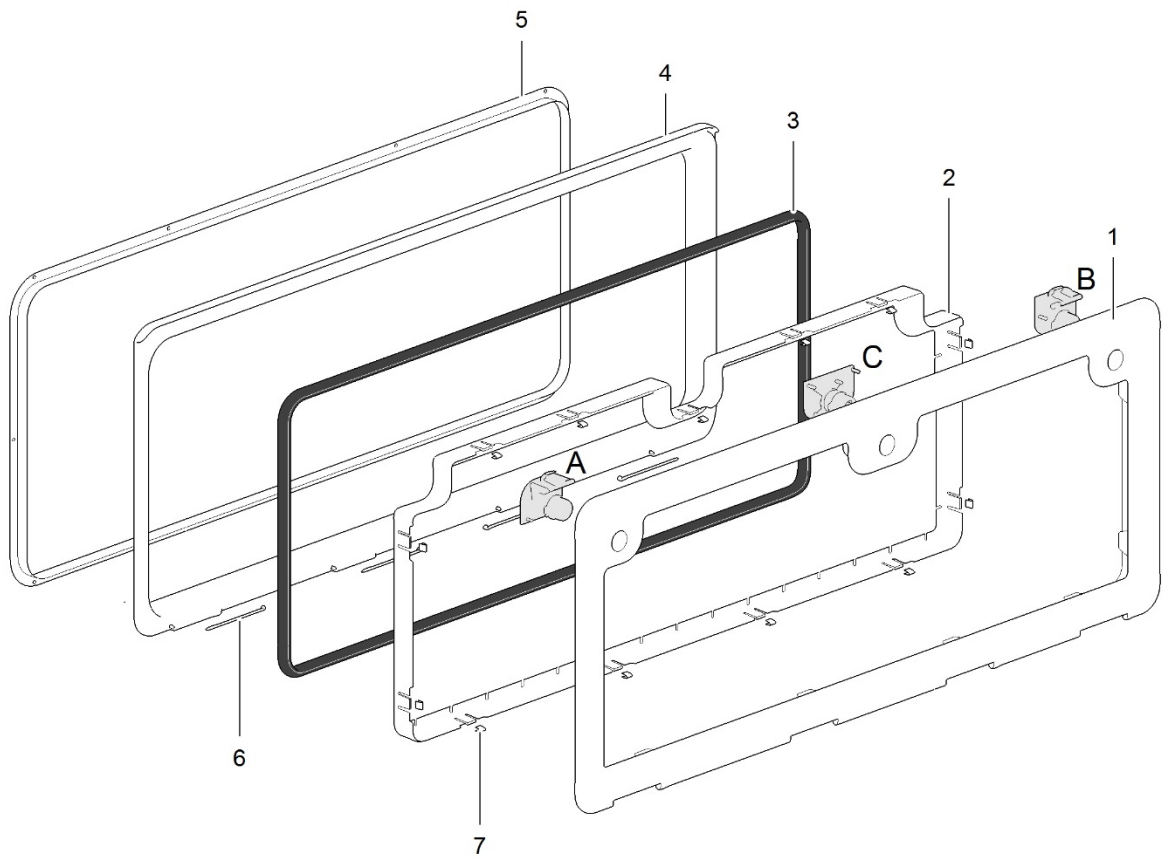

LE1042_ServiceDoor6_0213-V01

	Spare part number	Spare part number	Colours available
1	Door outer	26631 <i>without locks</i>	22, 25, 27, 57, 58, 76, 80, 84
2	Door inner		
3	Door seal 26611		
4	Frame outer		
5	Frame inner		
6	Hinge pin 26602		
7	Door clip (18x) 26634		

For parts A, B and C refer to page 16