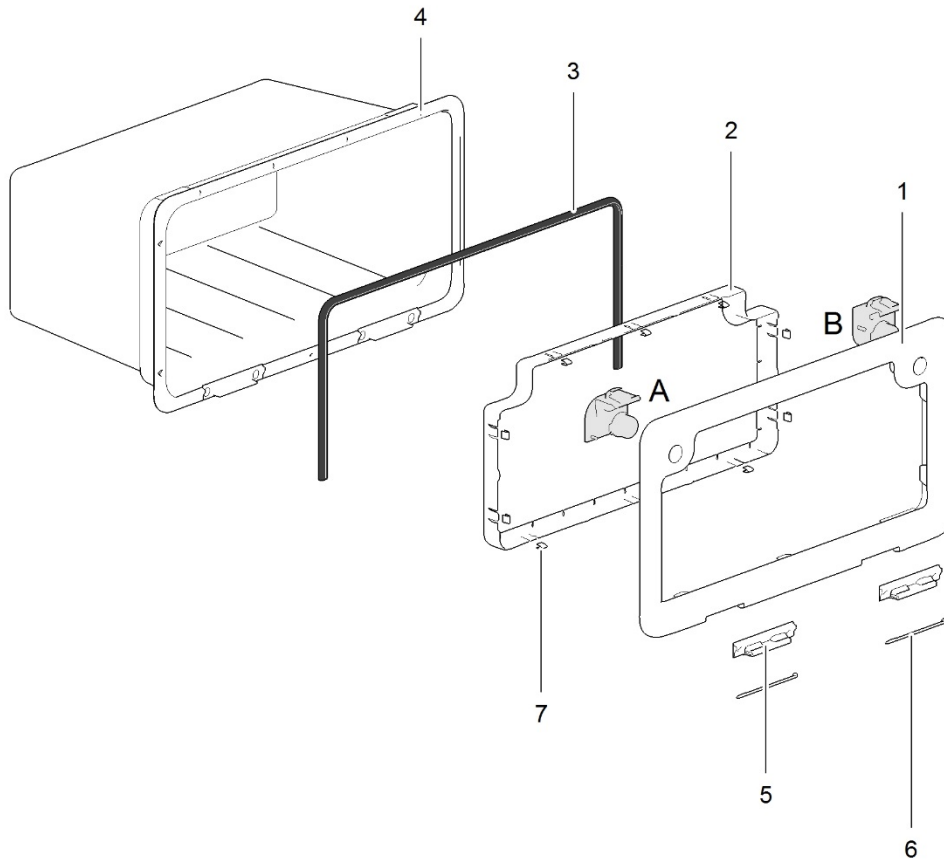

Spare part number	Spare part number	Colours available
1	Door outer			
2	Door inner			
3	Door seal			
4	Wet locker box			
5	Hinge			
6	Hinge pin	26602		
7	Door clip (18x)	26634		

For parts A and B refer to page 16