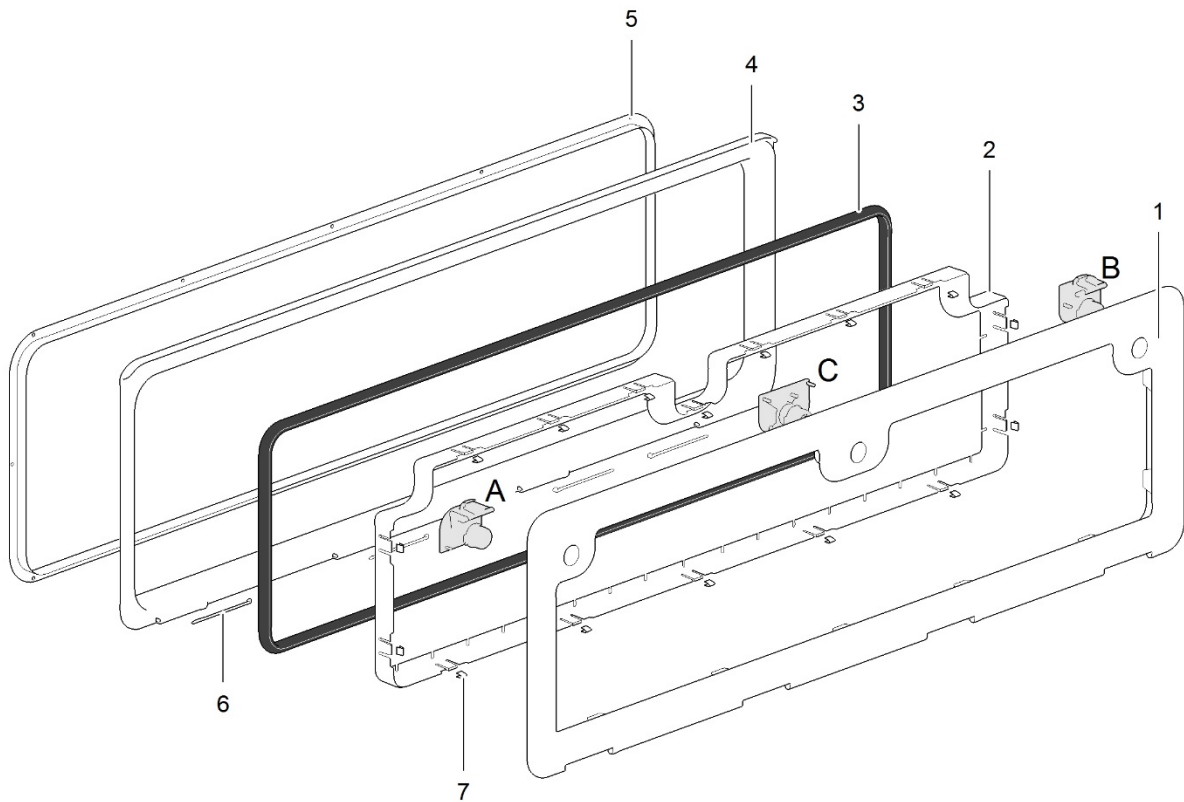

Spare part number	Spare part number	Colours available
1	Door outer	26632 <i>without locks</i>	22, 25, 76, 80, 84
2	Door inner		
3	Door seal 26612		
4	Frame outer		
5	Frame inner		
6	Hinge pin 26602		
7	Door clip (18x) 26634		

For parts A, B and C refer to page 16