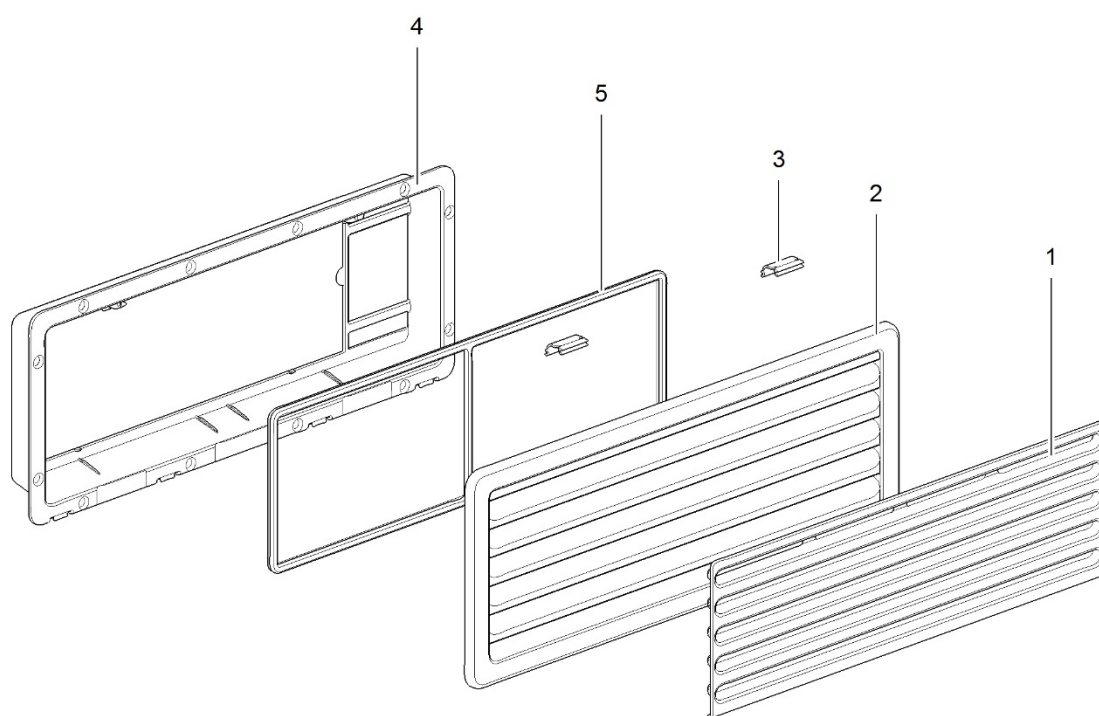

Spare part number	Spare part number	Colours available
1	Cover	624455		15, 22, 25, 27, 57, 80, 84
2	Vent outer		624454	15, 22, 25, 27, 57, 76, 80, 84
3	Lock clip	628449		
4	Frame			
5	Screen	691128		80