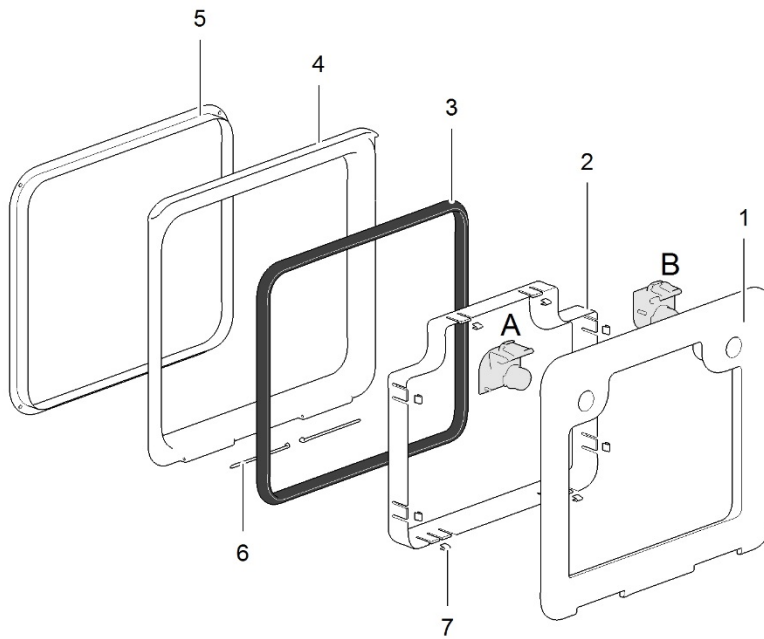

WATERFILL DOOR

WFD	28
-----	----

VENTS

186 x 483	30
257 x 432	32
281 x 533	34

		Spare part number	Spare part number	Colours available
1	Hinge pin			
2	Frame outer			
3	Door seal	16766		
4	Rope seal	16766		
5	Door outer			
6	Door inner			
7	Key Eurolock			

LE1038_ServiceDoor1_0213-V01

	Spare part number	Spare part number	Colours available
1	Hinge pin	16899	
2	Frame sleeve		
3	Frame outer		
4	Door inner		
5	Door seal	21111	
6	Triangle seal		
7	Door outer		
8	Housing nut		
9	Lock pawl		
10	Latch		
11	Spring		
12	Button		
13	Spring button		
14	O-ring		
15	Lever door		
16	Back plate		
17	Screw		
18	Key Oberholz		
19	Key Zadi		
	Lock cover	21109	56, 57, 58
	Lock Oberholz complete		
	Lock Zadi complete	16831	57
	Service door complete <i>incl. lock Zadi</i>	26614	57, 80, 84