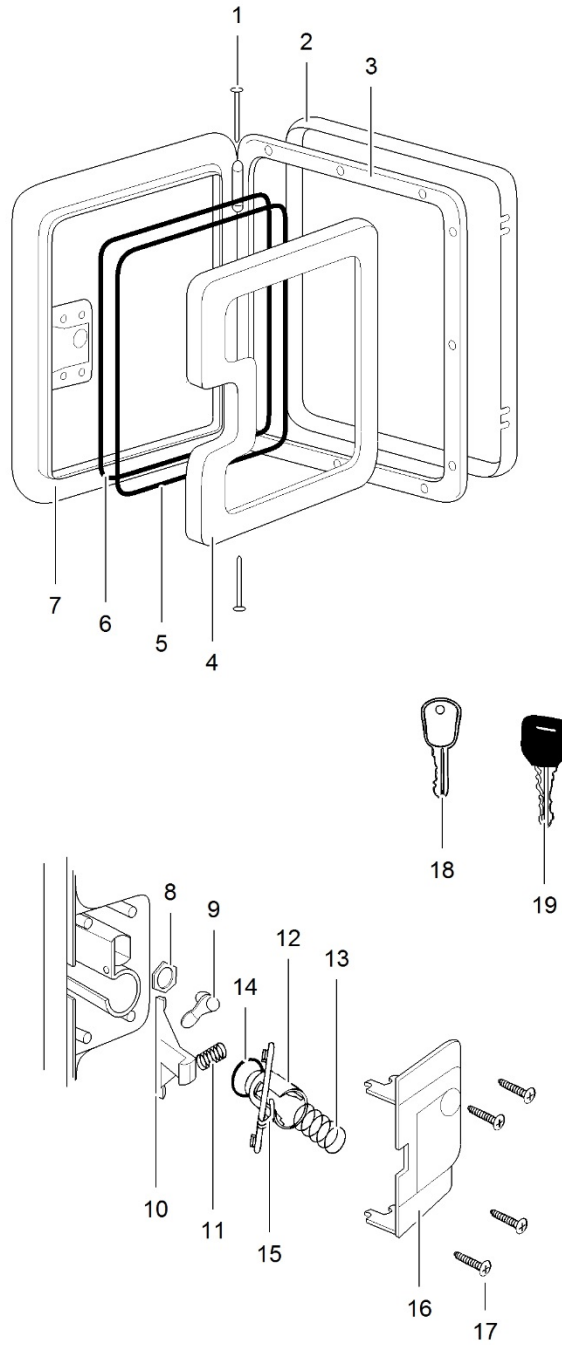

EXTERIOR

spare part list

SERVICE DOORS

D1	2
D2	4
D3	6
D4	8
D5	10
D6	12
D7	14
Locks & Buttons	16

FLUSH DOORS

FD3	18
FD5	20
Locks & Buttons	22

BOXES

Battery Box	24
Wetlocker Box	26

WATERFILL DOOR

WFD	28
-----	----

VENTS

186 x 483	30
257 x 432	32
281 x 533	34

		Spare part number	Spare part number	Colours available
1	Hinge pin			
2	Frame outer			
3	Door seal	16766		
4	Rope seal	16766		
5	Door outer			
6	Door inner			
7	Key Eurolock			

LE1038_ServiceDoor1_0213-V01

	Spare part number	Spare part number	Colours available
1	Hinge pin	16899	
2	Frame sleeve		
3	Frame outer		
4	Door inner		
5	Door seal	21111	
6	Triangle seal		
7	Door outer		
8	Housing nut		
9	Lock pawl		
10	Latch		
11	Spring		
12	Button		
13	Spring button		
14	O-ring		
15	Lever door		
16	Back plate		
17	Screw		
18	Key Oberholz		
19	Key Zadi		
	Lock cover	21109	56, 57, 58
	Lock Oberholz complete		
	Lock Zadi complete	16831	57
	Service door complete <i>incl. lock Zadi</i>	26614	57, 80, 84

	Spare part number	Spare part number	Colours available
1	Door outer	26628 <i>without locks</i>	15, 22, 25, 27, 57, 58, 76, 80, 84
2	Door inner		
3	Door seal 26601		
4	Frame outer		
5	Frame inner		
6	Hinge pin 26602		
7	Door clip (18x) 26634		