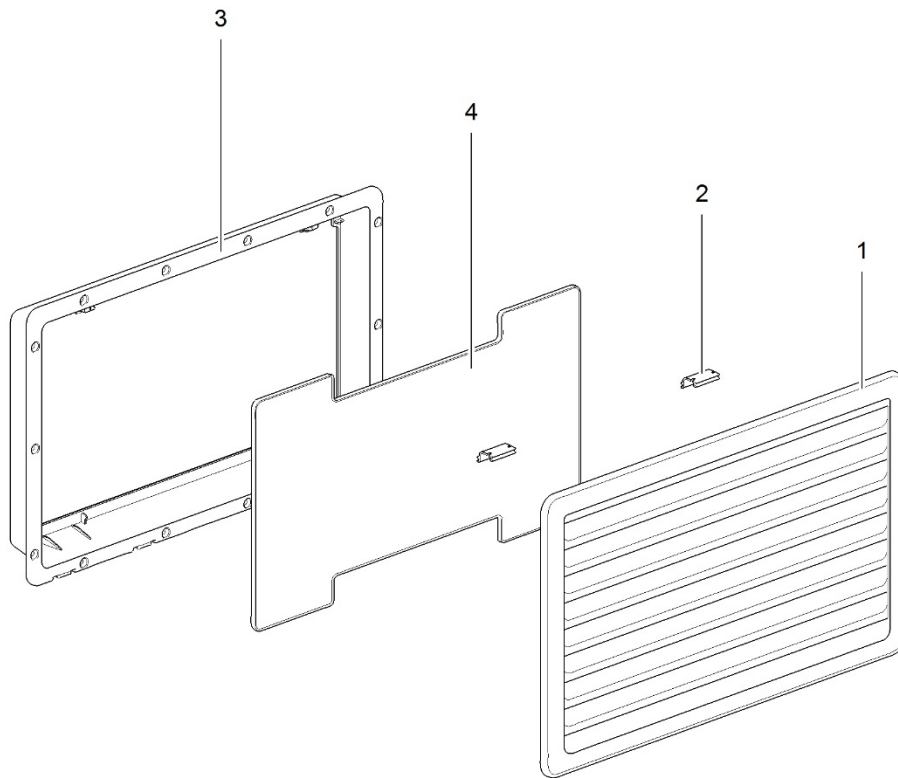

Spare part number	Spare part number	Colours available
1	Vent outer		691100	22, 25, 76, 80, 84
2	Lock clip	628449		
3	Frame			
4	Cover	691099		80