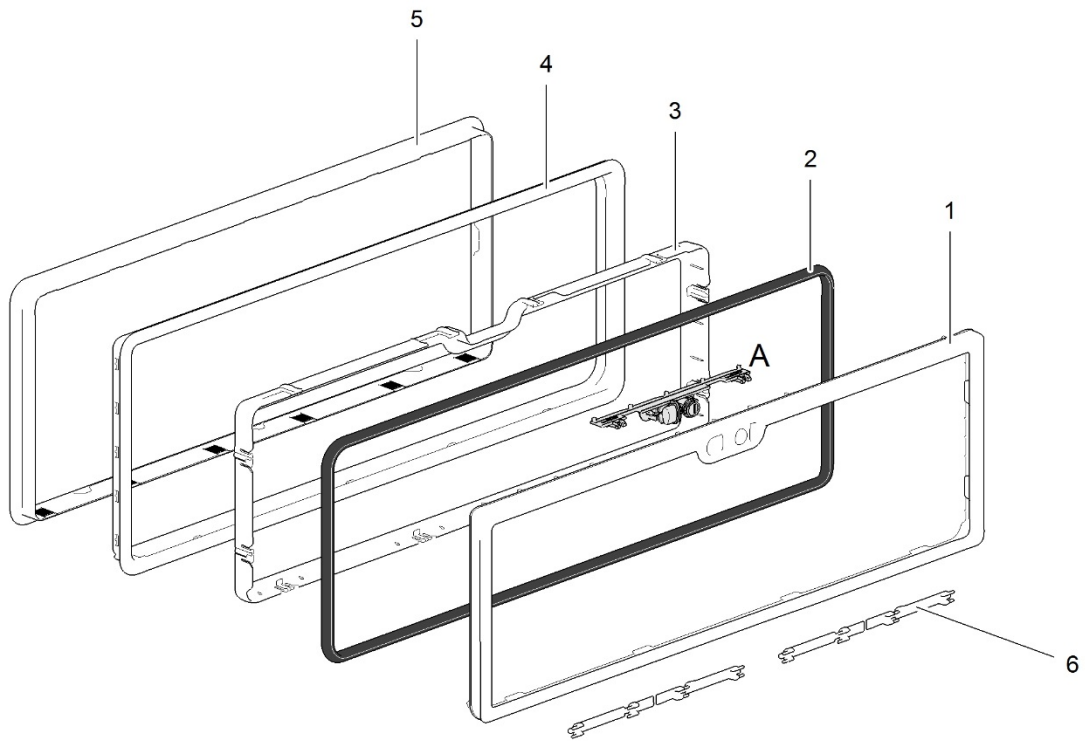

Spare part number	Spare part number	Colours available
1	Door outer			
2	Door seal	26917		
3	Door inner			
4	Frame outer			
5	Frame inner			
6	Hinge pin (2x)	26430		

For part A refer to page 22