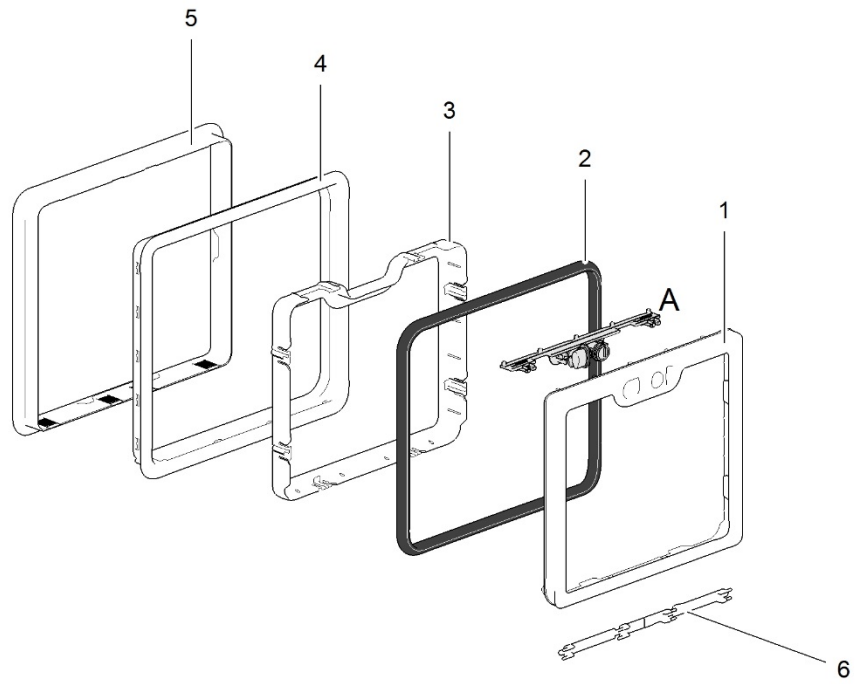

For parts A, B and C refer to page 16

	Spare part number	Spare part number	Colours available
1	Door outer	26632 <i>without locks</i>	22, 25, 76, 80, 84
2	Door inner		
3	Door seal 26612		
4	Frame outer		
5	Frame inner		
6	Hinge pin 26602		
7	Door clip (18x) 26634		

For parts A, B and C refer to page 16

LE1043_Service Doors Locks and Buttons_1214-V02

		Spare part number	Spare part number	Colours available
1	Screw			
2	Back plate (right)			
3	Spring			
4	Latch			
5	Lever			
6	Spring			
7	Button	26603		27, 57, 58, 80, 84
8	O-ring	26606		
9	Pawl			
10	O-ring			
11	Lock housing			
	FAWO 1 – (F/W)			57, 58, 80, 84
	FAWO 2 (F(2))	26608		27, 57, 58, 80, 84
	ZADI (ZA)		26607	27, 57, 58, 80, 84
	West Alloy Snake Lock (WS)		26621	58, 80
12	Spring			
13	Lock ZADI		26604	
14	Key			
15	Screw			
16	Washer			
17	Latch			
18	Screw			
19	Latch bar			
20	Back plate (centre)			
21	Pawl extension			
22	Back plate (left)			
A1 + B1	Kit for Service door 3, 4 & 5 <i>incl. spare part #12 excl. spare part #7</i>		26626	27, 57, 58, 80, 84
A1, B1 + C	Kit for Service door 6 & 7 <i>incl. spare part #12 excl. spare part #7, #9, #10, #11, #13, #14</i>		26625	27, 57, 58, 80, 84