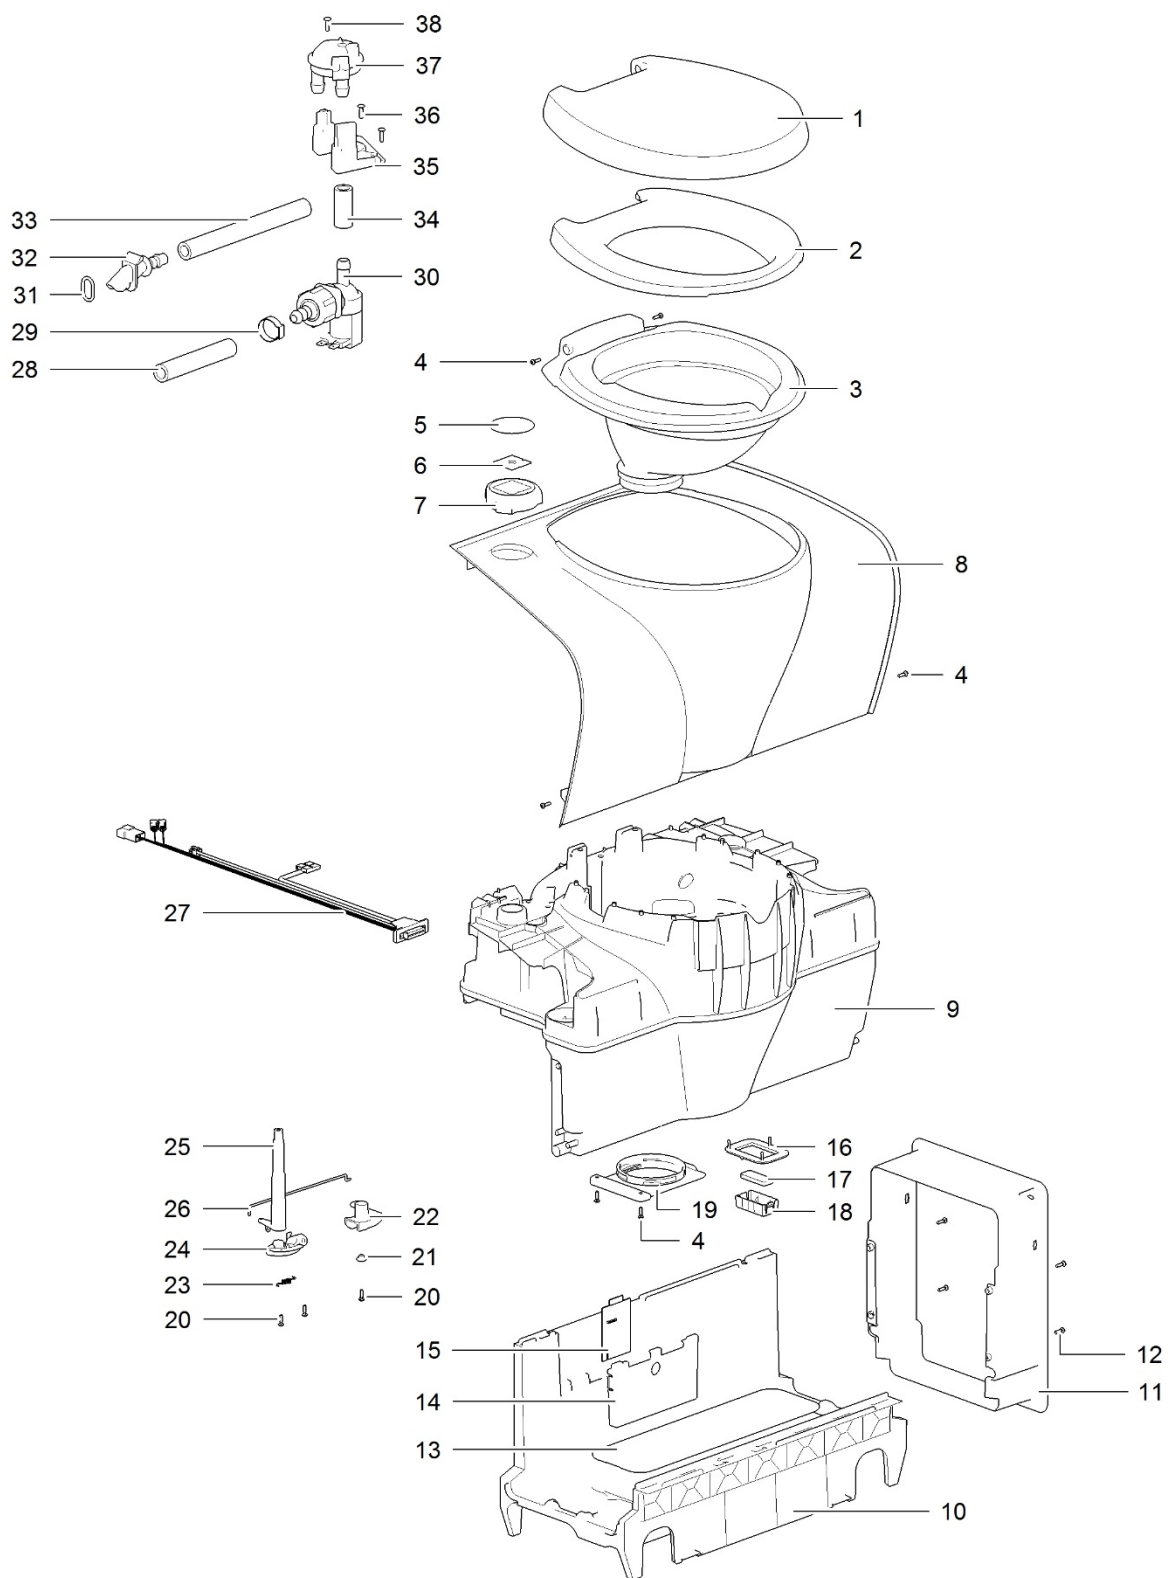

LE756_C502C-X_1114-V03

		Spare part number	Spare part number	Spare part number	Colours available
1	Cover		90713		62, 127
2	Seat				
3	Bowl				
4	Screw				
5	Sticker control knob		90701		62, 127
6	Control PCB		<i>C-model</i>	90709	127
7	Control knob			<i>X-model</i>	
8	Cosmetic cover straight Cosmetic cover curved				
9	Water level sensor <i>X-model only</i>	90702			
10	Bench welded				
11	Cap waterfill funnel	16848			16
12	Waterfill funnel		90710	90719	
13	O-ring		<i>waterfill funnel 150mm</i>	<i>waterfill funnel 180mm</i>	
14	Waterfill elbow				
15	O-ring				
16	Tube PVC				
17	Drain connector				
18	Sight tube				
19	Clip sight tube	90711	90703		
20	Drain tube				
21	Tunnel				
22	Screw				
23	Base				
24	Pocket cover				
25	PCB cover				
26	Main PCB	90704 <i>C-model</i>	90712 <i>X-model</i>		
27	Retaining plate				
28	Magnet				
29	Magnet basket				
30	Flange lock				
31	Bushing				
32	Saddle		51802		
33	Spring				
34	Bracket				
35	Shaft				
36	Link				
37	Drain plug				
38	O-ring				
39	Blind plug water fill				
40	Pump	90714			
41	Water supply tube		90705		127
42	Nozzle				
43	O-ring				
44	Wiring harness				

LE757_C503L_0215-V02

		Spare part number	Spare part number	Colours available
1	Cover		90713	62, 127
2	Seat			
3	Bowl			
4	Screw			
5	Sticker control knob			
6	Control PCB		90715	62, 127
7	Control knob			
8	Cosmetic cover straight Cosmetic cover curved			
9	Bench welded			
10	Base			
11	Tunnel			
12	Screw			
13	Pocket cover			
14	PCB cover			
15	Main PCB	90716		
16	Retaining plate			
17	Magnet			
18	Magnet basket			
19	Flange lock			
20	Screw			
21	Bushing			
22	Saddle			
23	Spring		51802	
24	Bracket			
25	Shaft			
26	Link			
27	Wire harness			
28	Water supply tube			
29	Hose clamp		90717	
30	Solenoid valve			
31	O-ring			
32	Nozzle		90718	
33	Water supply tube			
34	Water supply tube			
35	Bracket			
36	Screw			
37	Vacuum breaker	16833		
38	Screw			