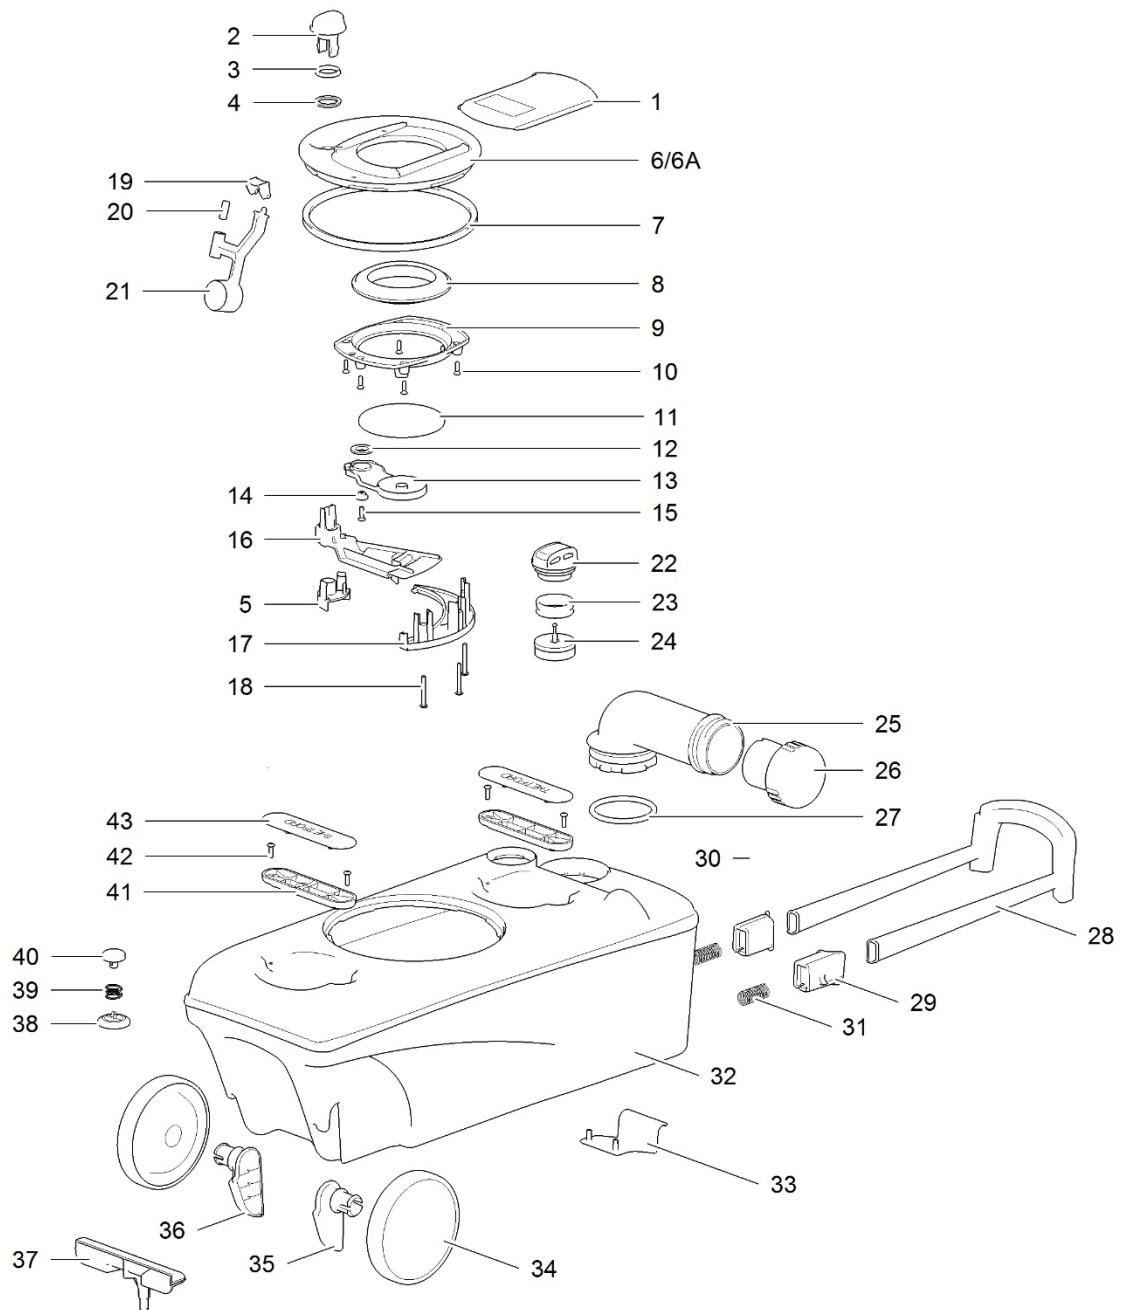

LE756_C502C-X_1114-V03

		Spare part number	Spare part number	Spare part number	Colours available
1	Cover		90713		62, 127
2	Seat				
3	Bowl				
4	Screw				
5	Sticker control knob		90701		62, 127
6	Control PCB		<i>C-model</i>	90709	127
7	Control knob			<i>X-model</i>	
8	Cosmetic cover straight Cosmetic cover curved				
9	Water level sensor <i>X-model only</i>	90702			
10	Bench welded				
11	Cap waterfill funnel	16848			16
12	Waterfill funnel		90710	90719	
13	O-ring		<i>waterfill funnel 150mm</i>	<i>waterfill funnel 180mm</i>	
14	Waterfill elbow				
15	O-ring				
16	Tube PVC				
17	Drain connector				
18	Sight tube				
19	Clip sight tube	90711	90703		
20	Drain tube				
21	Tunnel				
22	Screw				
23	Base				
24	Pocket cover				
25	PCB cover				
26	Main PCB	90704 <i>C-model</i>	90712 <i>X-model</i>		
27	Retaining plate				
28	Magnet				
29	Magnet basket				
30	Flange lock				
31	Bushing				
32	Saddle		51802		
33	Spring				
34	Bracket				
35	Shaft				
36	Link				
37	Drain plug				
38	O-ring				
39	Blind plug water fill				
40	Pump	90714			
41	Water supply tube		90705		127
42	Nozzle				
43	O-ring				
44	Wiring harness				

LE757_C503L_0215-V02

		Spare part number	Spare part number	Colours available
1	Cover		90713	62, 127
2	Seat			
3	Bowl			
4	Screw			
5	Sticker control knob			
6	Control PCB		90715	62, 127
7	Control knob			
8	Cosmetic cover straight Cosmetic cover curved			
9	Bench welded			
10	Base			
11	Tunnel			
12	Screw			
13	Pocket cover			
14	PCB cover			
15	Main PCB	90716		
16	Retaining plate			
17	Magnet			
18	Magnet basket			
19	Flange lock			
20	Screw			
21	Bushing			
22	Saddle			
23	Spring		51802	
24	Bracket			
25	Shaft			
26	Link			
27	Wire harness			
28	Water supply tube			
29	Hose clamp		90717	
30	Solenoid valve			
31	O-ring			
32	Nozzle		90718	
33	Water supply tube			
34	Water supply tube			
35	Bracket			
36	Screw			
37	Vacuum breaker	16833		
38	Screw			