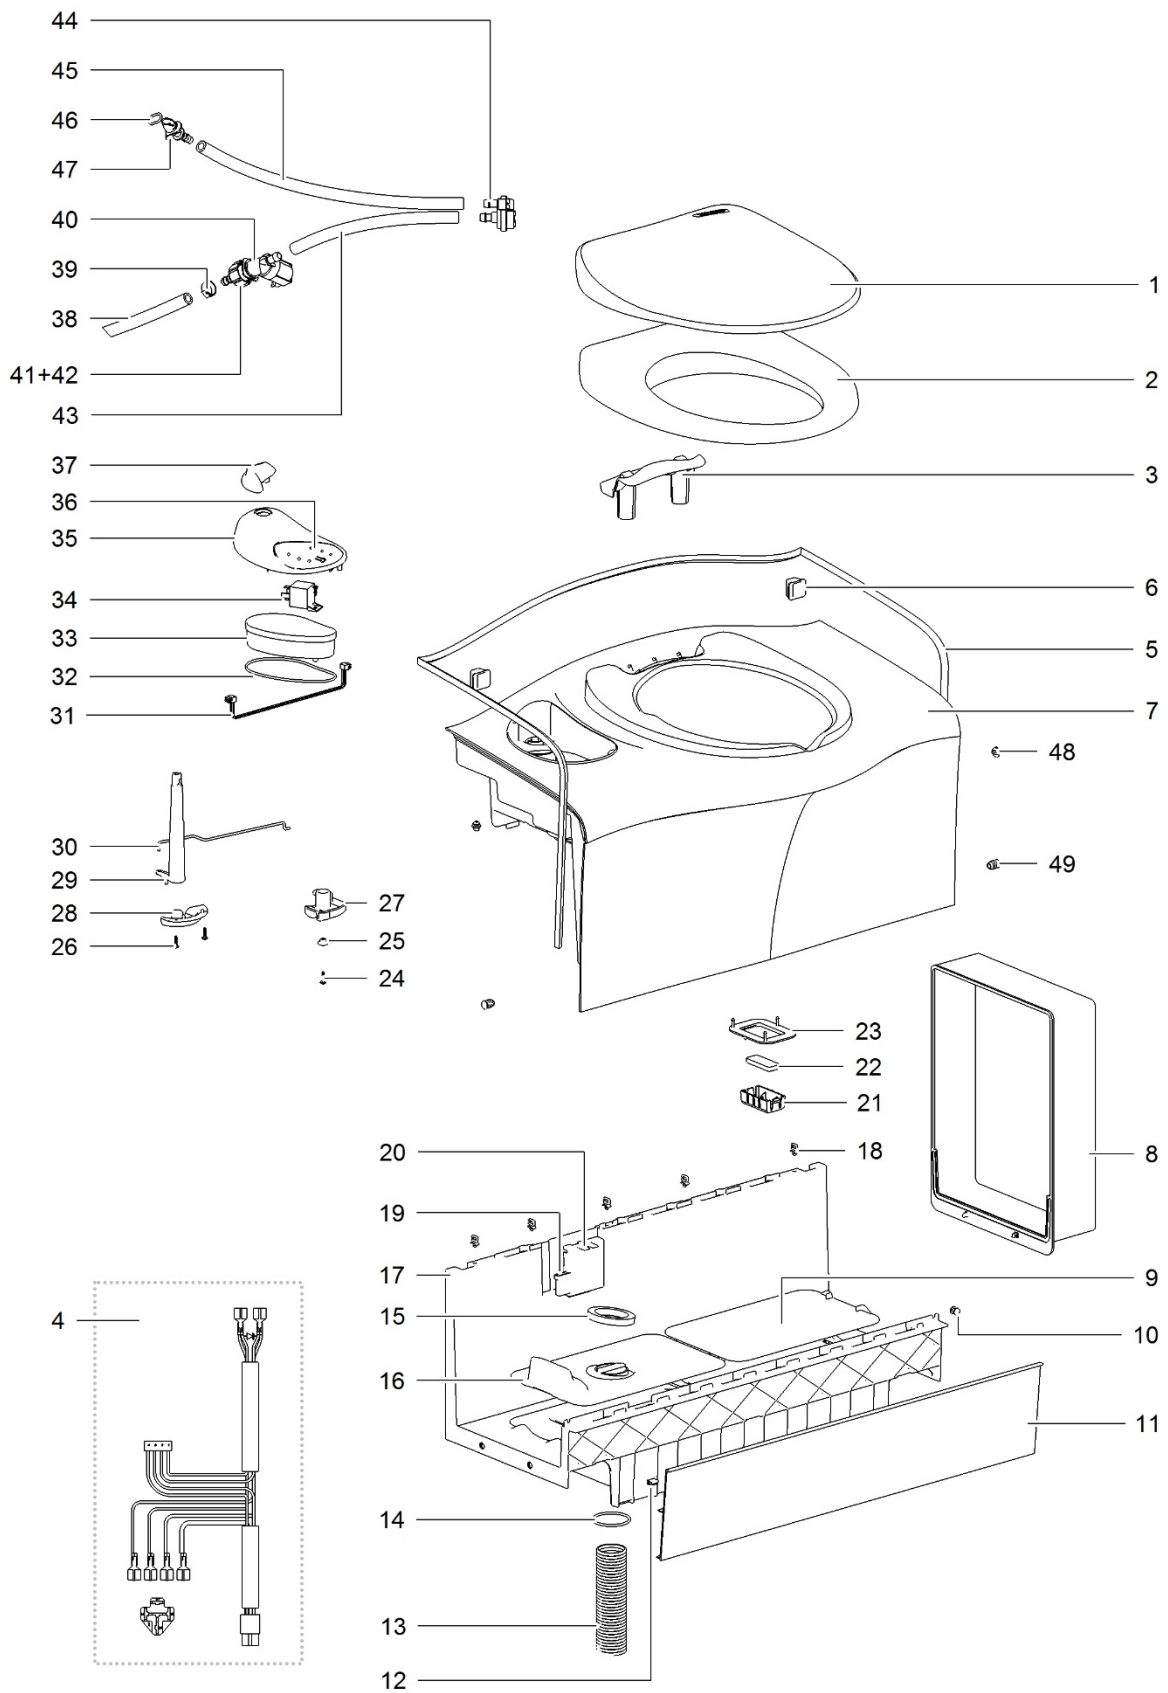

LE1119\_C402-C/X\_1114-V02

		Spare part number	Spare part number	Spare part number	Colours available
1	Cover				
2	Seat		32309		30, 62
3	Pod				
4	Magnet				
5	Float box/foam				
6	Float box guiding		32330		62
7	Reed switch housing WT Reed switch PCB		<i>X-model</i>		
8	Screw				
9	Washer				
10	Cap fill bottle	16848			16
11	Waterfill funnel				
12	O-ring		32315		06
13	Fill funnel elbow				
14	O-ring				
15	Wall seal	32311			
16	Wall bracket				
17	Bench				
18	Door interface				
19	Storage cover				
20	Lock plug <i>toilet produced &lt; May 2004</i>				
21	Kicking plate (4x) Kicking plate LB	32426			62
22	Clip				
23	Vent hose				
24	O-ring		32324		
25	Seal vent plate				
26	Vent plate				
27	Base				
28	Wire clip				
29	Fuse	21766			
30	Reed switch housing + PCB	32316 <i>C-model</i>	32317 <i>X-model</i>		62
31	Magnet basket				
32	Magnet				
33	Retaining plate				
34	Fill plug				
35	O-ring				
36	Screw				
37	Bushing				

		Spare part number	Spare part number	Spare part number	Colours available
38	Screw				
39	Saddle				
40	Bracket		51802		
41	Shaft				
42	Link	51806			
43	Wire harness	32319			
	Connector spare kit PCB	51808			
44	O-ring				
45	Control well				
46	Control panel		32320		30, 62
	Control PCB		<i>C-model</i>		
47	Overlay C-model	32321		32322	62
	Overlay X-model	32323		<i>X-model</i>	
48	Handle	51803			62
49	Pump	16374			
50	Flush tube				
51	O-ring		51807		62
52	Nozzle				
53	Wire harness main power				
54	Drain connector		51804		74
55	Sight glass		<i>toilets</i>		
56	Clamp		<i>produced &gt;</i>		
57	Drain tube		<i>Oct 2005</i>		
58	Plug sight tube hole <i>toilet produced &gt; Oct 2005</i>				
59	Blind plug <i>toilet produced &gt; Oct 2005</i>				
60	Water fill extension	32329			16