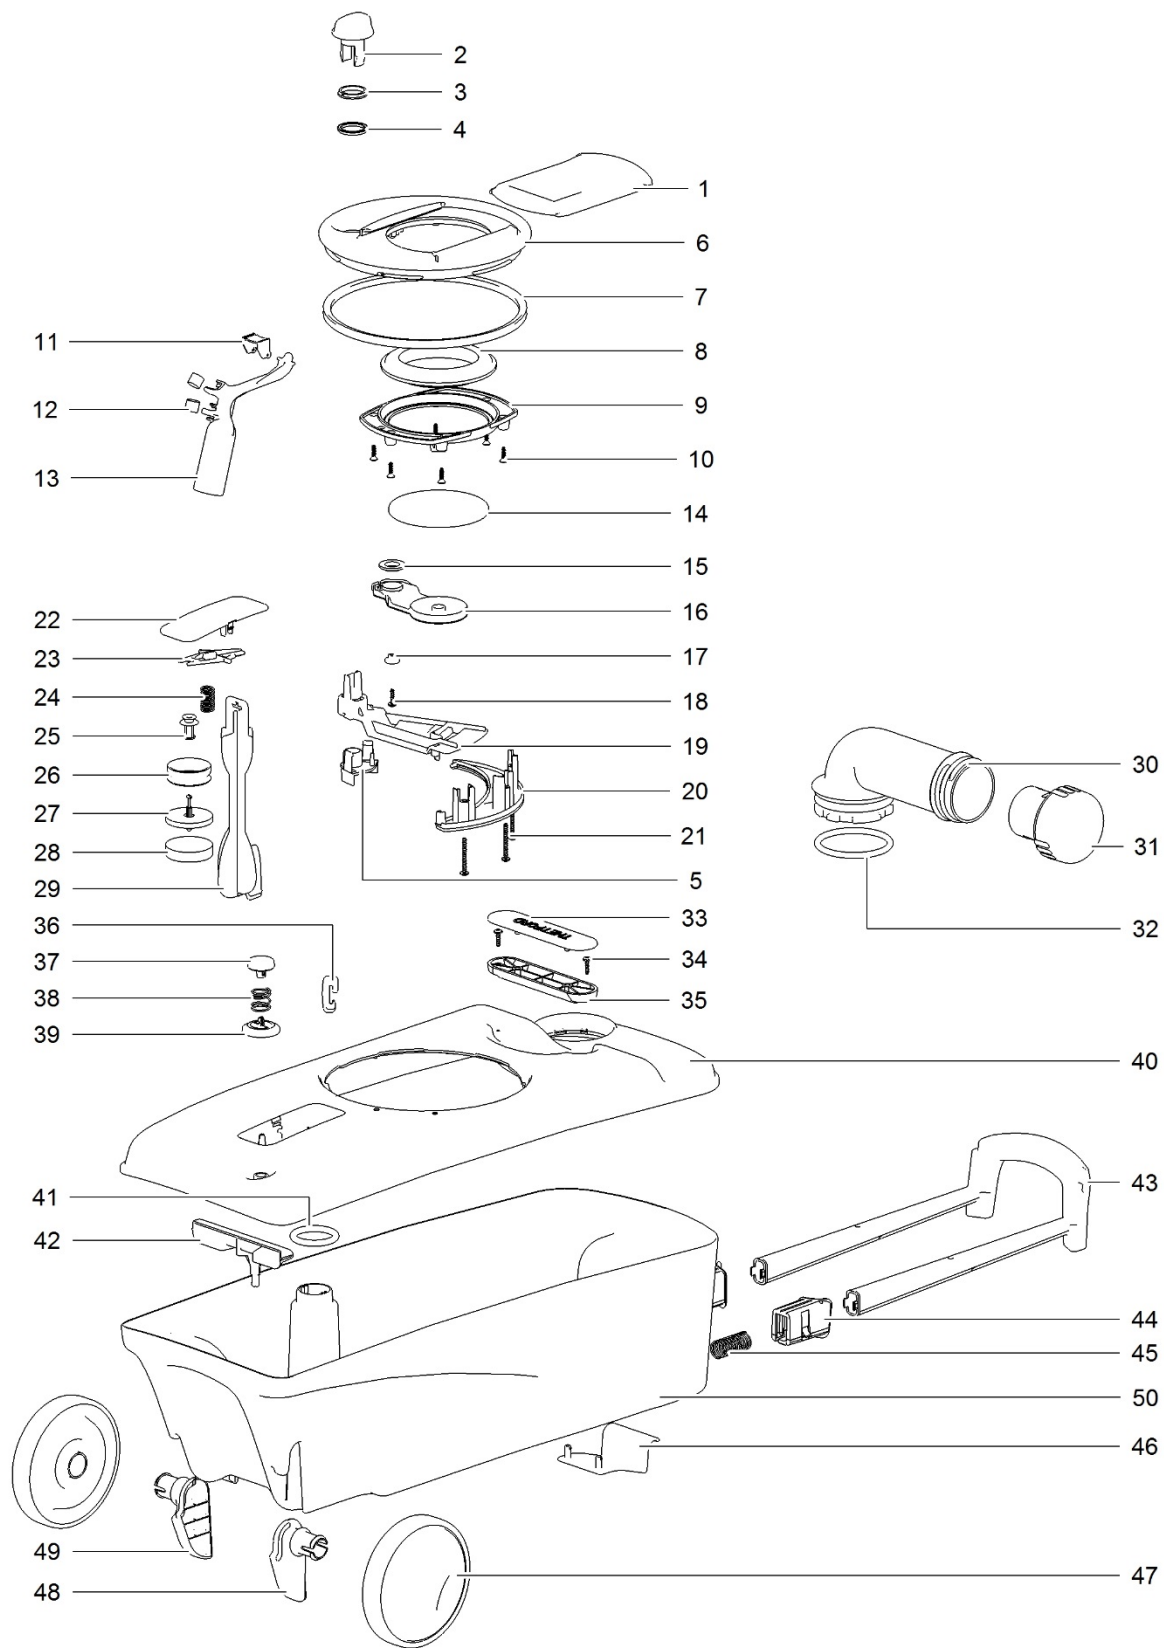

		Spare part number	Spare part number	Spare part number	Colours available
38	Screw				
39	Saddle				
40	Bracket		51802		
41	Shaft				
42	Link	51806			
43	Wire harness	32319			
	Connector spare kit PCB	51808			
44	O-ring				
45	Control well				
46	Control panel		32320		30, 62
	Control PCB		<i>C-model</i>		
47	Overlay C-model	32321		32322	62
	Overlay X-model	32323		<i>X-model</i>	
48	Handle	51803			62
49	Pump	16374			
50	Flush tube				
51	O-ring		51807		62
52	Nozzle				
53	Wire harness main power				
54	Drain connector		51804		74
55	Sight glass		<i>toilets</i>		
56	Clamp		<i>produced &gt;</i>		
57	Drain tube		<i>Oct 2005</i>		
58	Plug sight tube hole <i>toilet produced &gt; Oct 2005</i>				
59	Blind plug <i>toilet produced &gt; Oct 2005</i>				
60	Water fill extension	32329			16

		Spare part number	Spare part number	Colours available
38	Water supply tube			
39	Clamp			
40	Electric valve	23709		
41	Hose barb		23851	
42	Hose nut			
43	Water tube			
44	Vacuum breaker	16833		
45	Flush tube			
46	O-ring			
47	Nozzle			
48	Plug sight tube hole <i>toilet produced &gt; Oct 2005</i>			
49	Blindplug <i>toilet produced &gt; Oct 2005</i>			