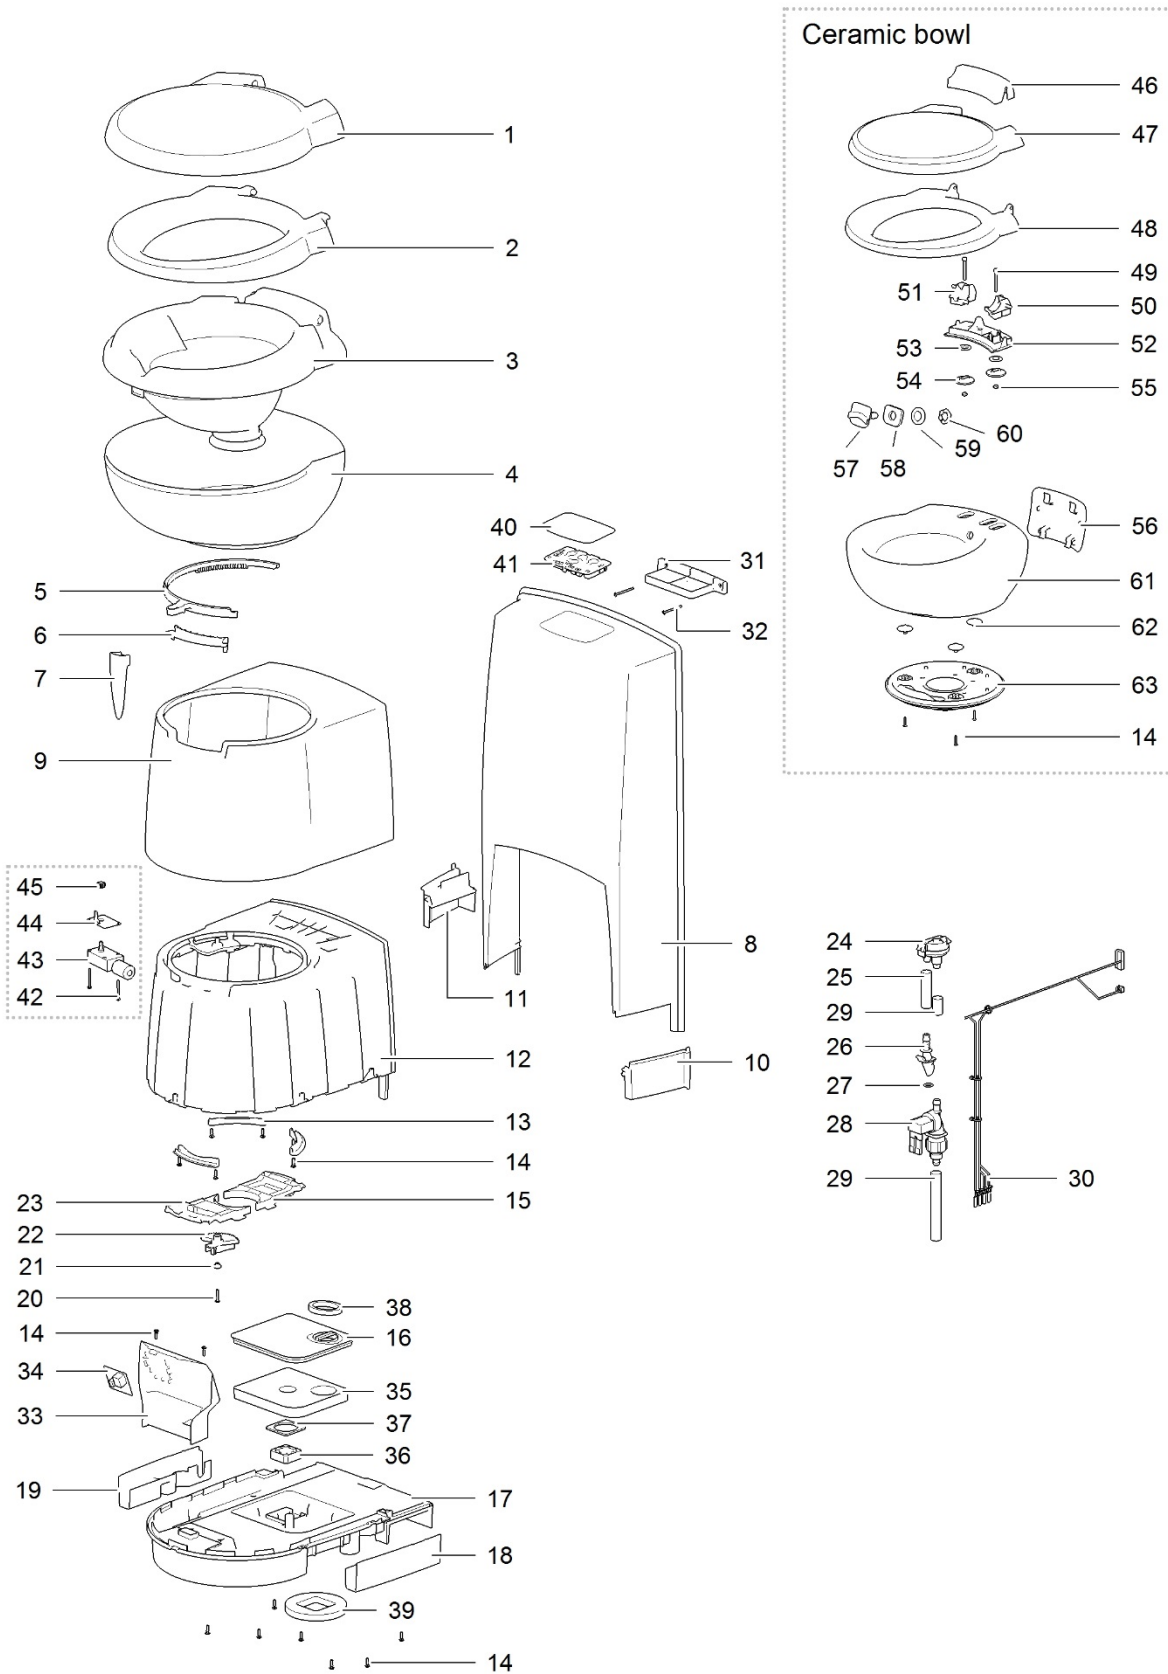

LE881_C263-S Toilet_1114-V03

		Spare part number	Spare part number	Spare part number	Colours available
1	Cover		93401		30, 62
2	Seat				
3	Bowl inner				
4	Bowl outer				
5	Ring blade mechanism	50760			
6	Water diverter	93429			62
7	Handle	93402			47
8	Base upper				
9	Seal base wall	93428			62
10	Base frame				
11	Retainer bracket				
12	Screw 3.9 x 14				
13	Bowl retainer bracket	50733			
14	Vent plate				
15	Base lower				
16	Side cover left				
17	Side cover right				
18	Screw 3.9 x 22				
19	Bushing		50735		
20	Saddle				
21	Bowl retainer				
22	Vacuum breaker	16833			
23	Water supply tube				
24	Nozzle				
25	O-ring				
26	Electric valve				
	< 01-09-2013				
	Serial number < E244P.....	23709			
	or C260 toilets with Waste Transfer system				
	Electric valve 90°				
	> 01-09-2013				
	Serial number > E244P.....	90717			
27	Water supply tube				
28	Wire harness	93421			
29	Gear wheel motor				
30	Metal bracket electric blade		93415		
31	Motor electric blade				
32	Screw Hilo 3,1 x 35/15 PH2				

LE882_C263-CS Toilet_1114-V02

		Spare part number	Spare part number	Spare part number	Colours available
1	Cover		93401		30, 62
2	Seat				
3	Bowl inner				
4	Bowl outer				
5	Ring blade mechanism	50760			
6	Water diverter	93429			62
7	Handle	93402			47
8	Console				
9	Base upper				
10	Splashguard left				
11	Splashguard right				
12	Base frame				
13	Retainer bracket				
14	Screw 3.9 x 14				
15	Bowl retainer bracket	50733			
16	Vent plate				
17	Base lower				
18	Side cover left				
19	Side cover right				
20	Screw 3.9 x 22				
21	Bushing		50735		
22	Saddle				
23	Bowl retainer				
24	Vacuum breaker	16833			
25	Water supply tube				
26	Nozzle				
27	O-ring				
28	Electric valve				
	< 01-09-2013				
	Serial number < E244P.....		23709		
	or C260 toilets with Waste Transfer system				
	Electric valve 90°				
	> 01-09-2013				
	Serial number > E244P.....		90717		
29	Water supply tube				
30	Wire harness	93422			
31	Wall bracket				
32	Screw parker 8 x ½ IN				