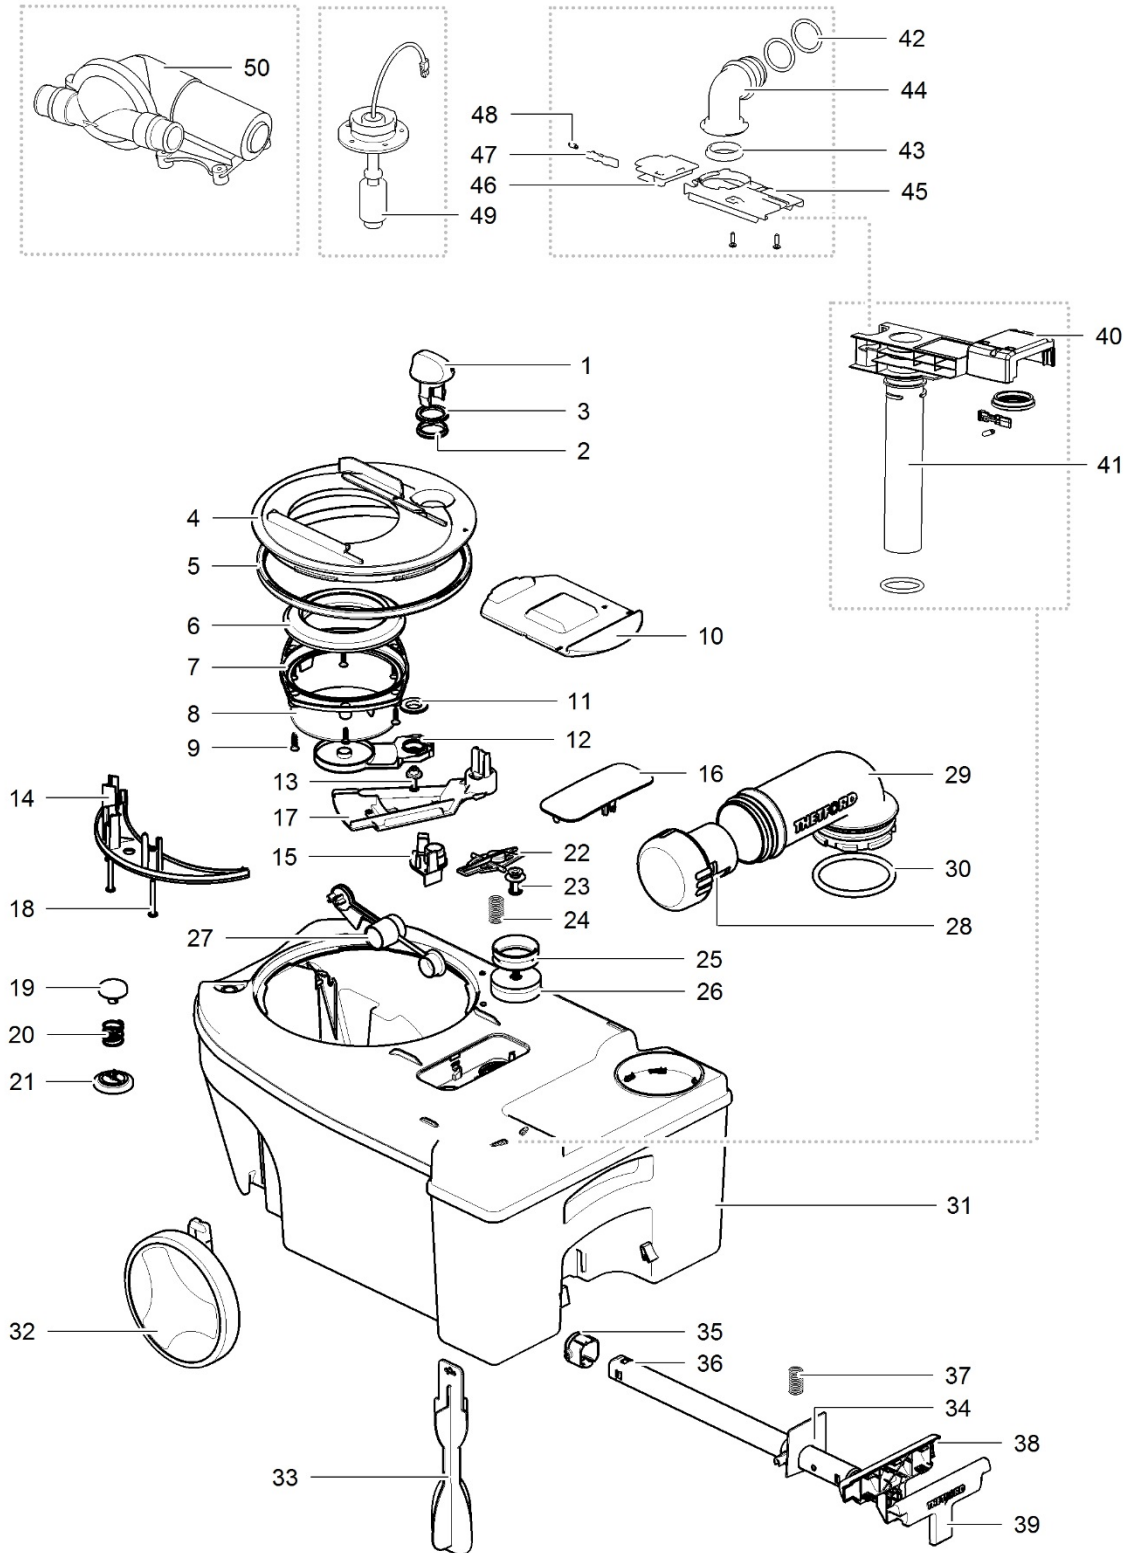

LE441_C250-C260-WHT_1114-V03

		Spare part number	Spare part number	Spare part number	Colours available	
1	Blade opener					
2	Seal		23743		92	
3	Washer					
4	Waste-holding tank plate	50723			06	
5	Seal mechanism	50724				
6	Lip seal	23721				
7	Blade arm driver			50727 waste- holding tank mechanism	06	
8	Blade	50731				
9	Screw					
10	Sliding cover	50718				
11	Bearing plate					
12	Blade arm					
13	Bushing/screw					
14	Support track					
15	Retainer mechanism					
16	Vent lid	50741			06	
17	Blade driver					
18	Screw					
19	Vent button					
20	Spring		07524		92	
21	Vent seal					
22	Vent lifter					
23	Vent pivot					
24	Vent spring					
25	Seal vent	21528	50732			
26	Float stem					
27	Float	50725				
28	Measuring cup	25810			06	
29	Pour out spout		50719		92	
30	O-ring					
31	Waste-holding tank complete <i>including sliding cover</i>		50700	50701 <i>pump out system</i>	06	
32	Wheel	50726				
33	Vent actuator					
34	Guide	50738	50728		06	
35	Bracket					
36	Telescopic system					
37	Vent spring					
38	Handle grip				92	
39	Handle cover	50737