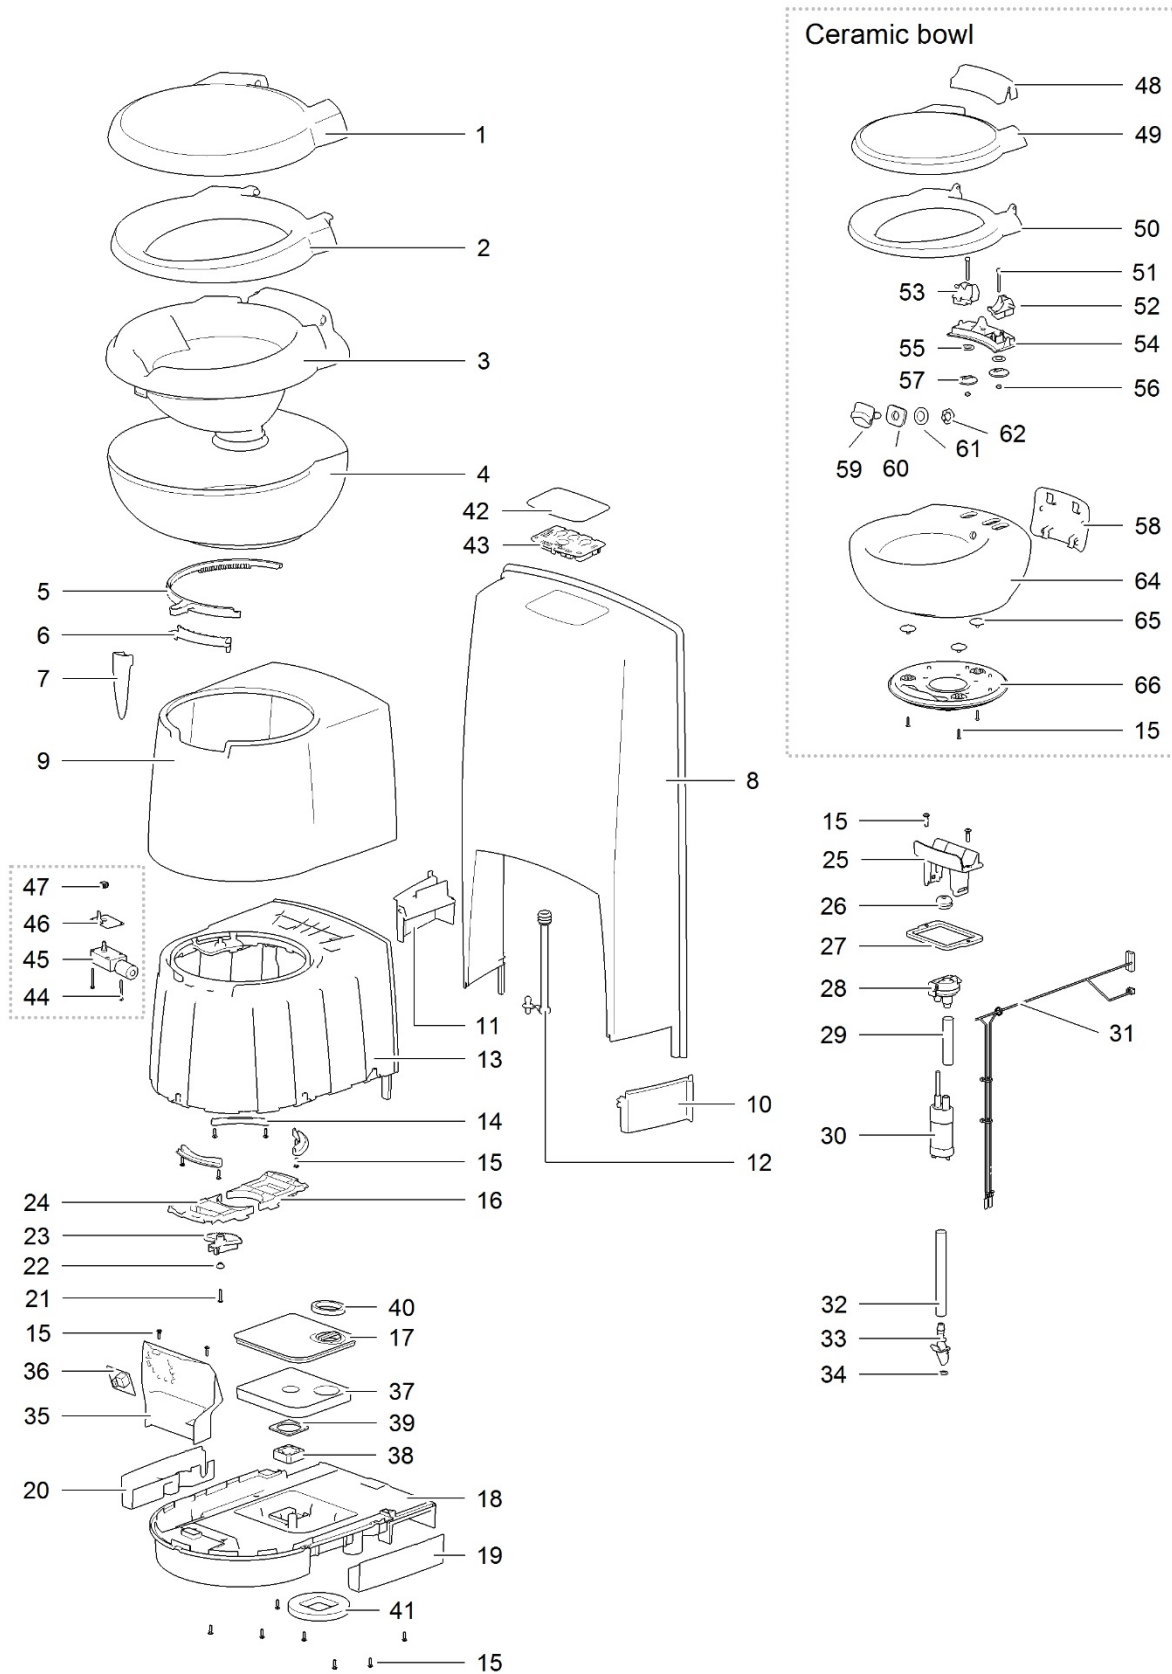

LE883_C262-CWE_Toilet_1114-V02

		Spare part number	Spare part number	Spare part number	Colours available
1	Cover		93401		30, 62
2	Seat				
3	Bowl inner				
4	Bowl outer				
5	Ring blade mechanism	50760			
6	Water diverter	93429			62
7	Handle	93402			47
8	Console				
9	Base upper				
10	Splashguard left				
11	Splashguard right				
12	Drain	50717			
13	Base frame				
14	Retainer bracket				
15	Screw 3.9 x 14				
16	Bowl retainer bracket	50733			
17	Vent plate				
18	Base lower				
19	Side cover left				
20	Side cover right				
21	Screw 3.9 x 22				
22	Bushing		50735		
23	Saddle				
24	Bowl retainer				
25	Cover console				
26	Grommet seal				
27	Cover seal				
28	Vacuum breaker	16833			
29	Tube WT inside				
30	Pump	16374			
31	Wire harness	93423			
32	Water supply tube				
33	Nozzle				
34	O-ring