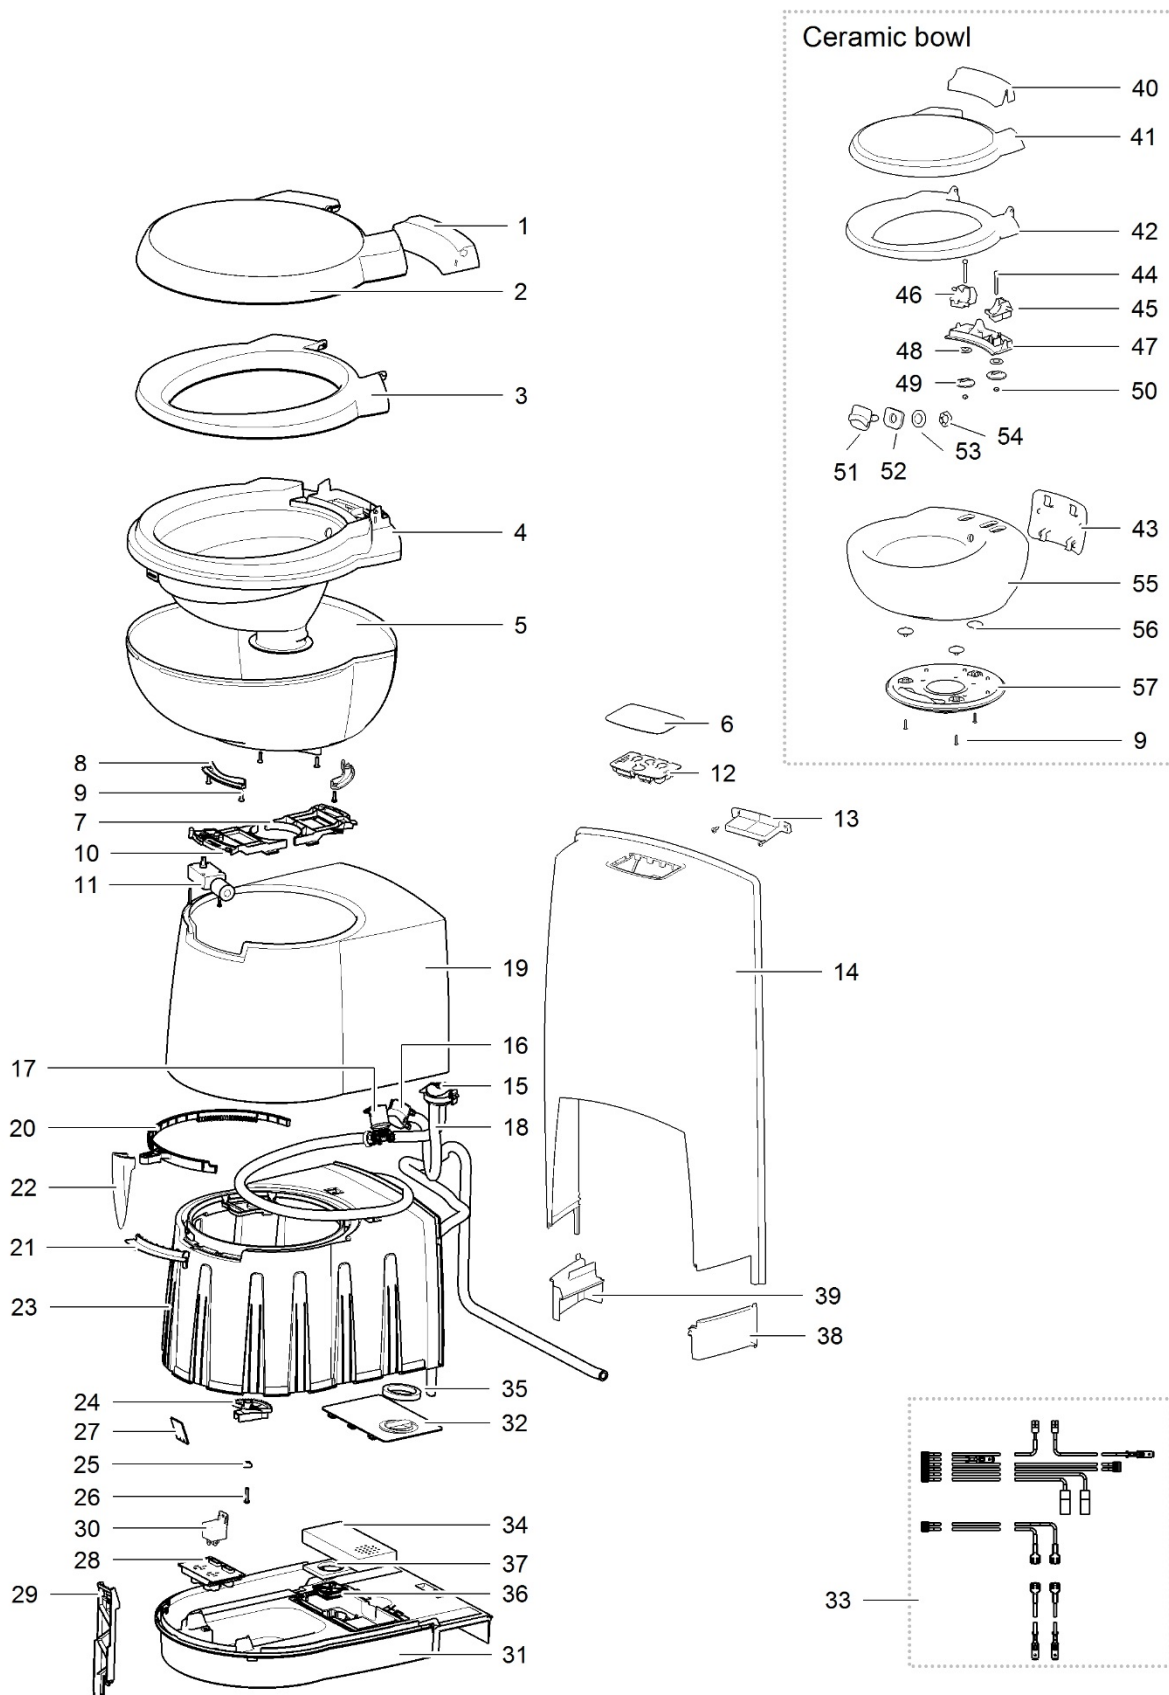

LE434_C250-CS_1114-V04

		Spare part number	Spare part number	Spare part number	Colours available
1	Pod				
2	Cover		50707		30, 62
3	Seat				
4	Bowl inner				
5	Bowl outer				
6	Overlay	50708			
7	Bowl retainer bracket	50733			
8	Retainer bracket				
9	Screw				
10	Bowl retainer				
11	Motor electric blade	93415			
12	Control SN (3733 AE)	50709			
	Control SW (3732 AE)	50710			
	Control FF (3731 AF)	50711			
13	Wall bracket				
14	Console				
15	Vacuum breaker	16833			
16	Seal nozzle/nozzle/retainer nozzle	50729			
17	Electric valve	23709			
18	Water supply tube				
19	Base upper				
20	Ring blade mechanism	50760			
21	Water diverter	93429			62
22	Handle	93402			47
23	Base frame				
24	Saddle				
25	Bushing		50735		
26	Screw				
27	Reed switch				
	one switch	50713			
	single level	50714			
	multi level	50715			
	Reed switch kit				
	one switch		50750		
	single level		50751		62
	multi level		50752		
28	Relais/fuse holder				
29	Reed switch housing			50716	62
30	Relais	20106			
31	Base lower				
32	Vent plate	50734			62
33	Wire harness	50762