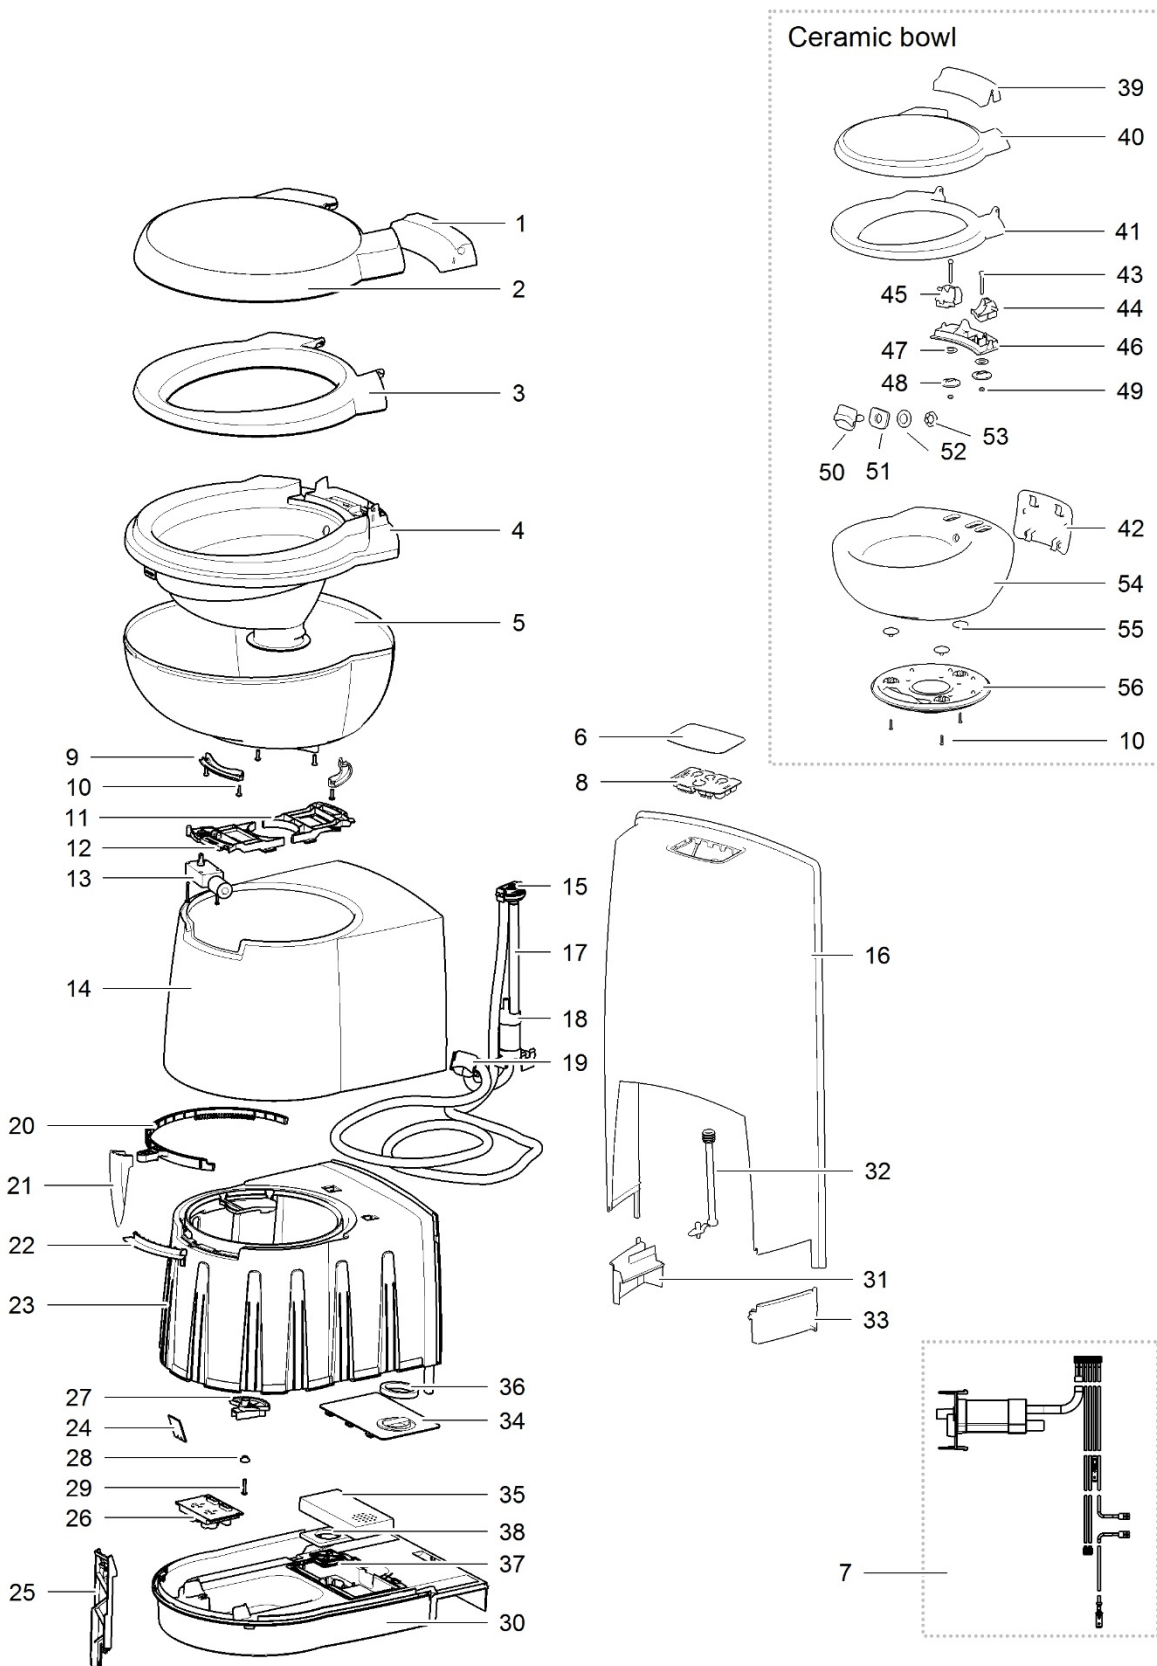

LE435_C250-CWE_1114-V03

		Spare part number	Spare part number	Spare part number	Colours available
1	Pod				
2	Cover		50707		30, 62
3	Seat				
4	Bowl inner				
5	Bowl outer				
6	Overlay	50708			
7	Wire harness	50763			
8	Control SN (3733 AE)	50709			
	Control SW (3732 AE)	50710			
	Control FF (3731 AF)	50711			
9	Retainer bracket				
10	Screw				
11	Bowl retainer bracket	50733			
12	Bowl retainer				
13	Motor electric blade	93415			
14	Base upper				
15	Vacuum breaker	16833			
16	Water tank				
17	Water supply tube				
18	Pump	50712			
19	Seal nozzle/nozzle/retainer nozzle	50729			
20	Ring blade mechanism	50760			
21	Handle	93402			47
22	Water diverter	93429			62
23	Base frame				
24	Reed switch				
	one switch	50713			
	single level	50714			
	multi level	50715			
	Reed switch kit				
	one switch		50750		
	single level		50751		62
	multi level		50752		
25	Reed switch housing			50716	62
26	Relais/fuse holder				
27	Saddle				
28	Bushing		50735		
29	Screw				
30	Base lower				
31	Splashguard right				
32	Drain	50717			
33	Splashguard left