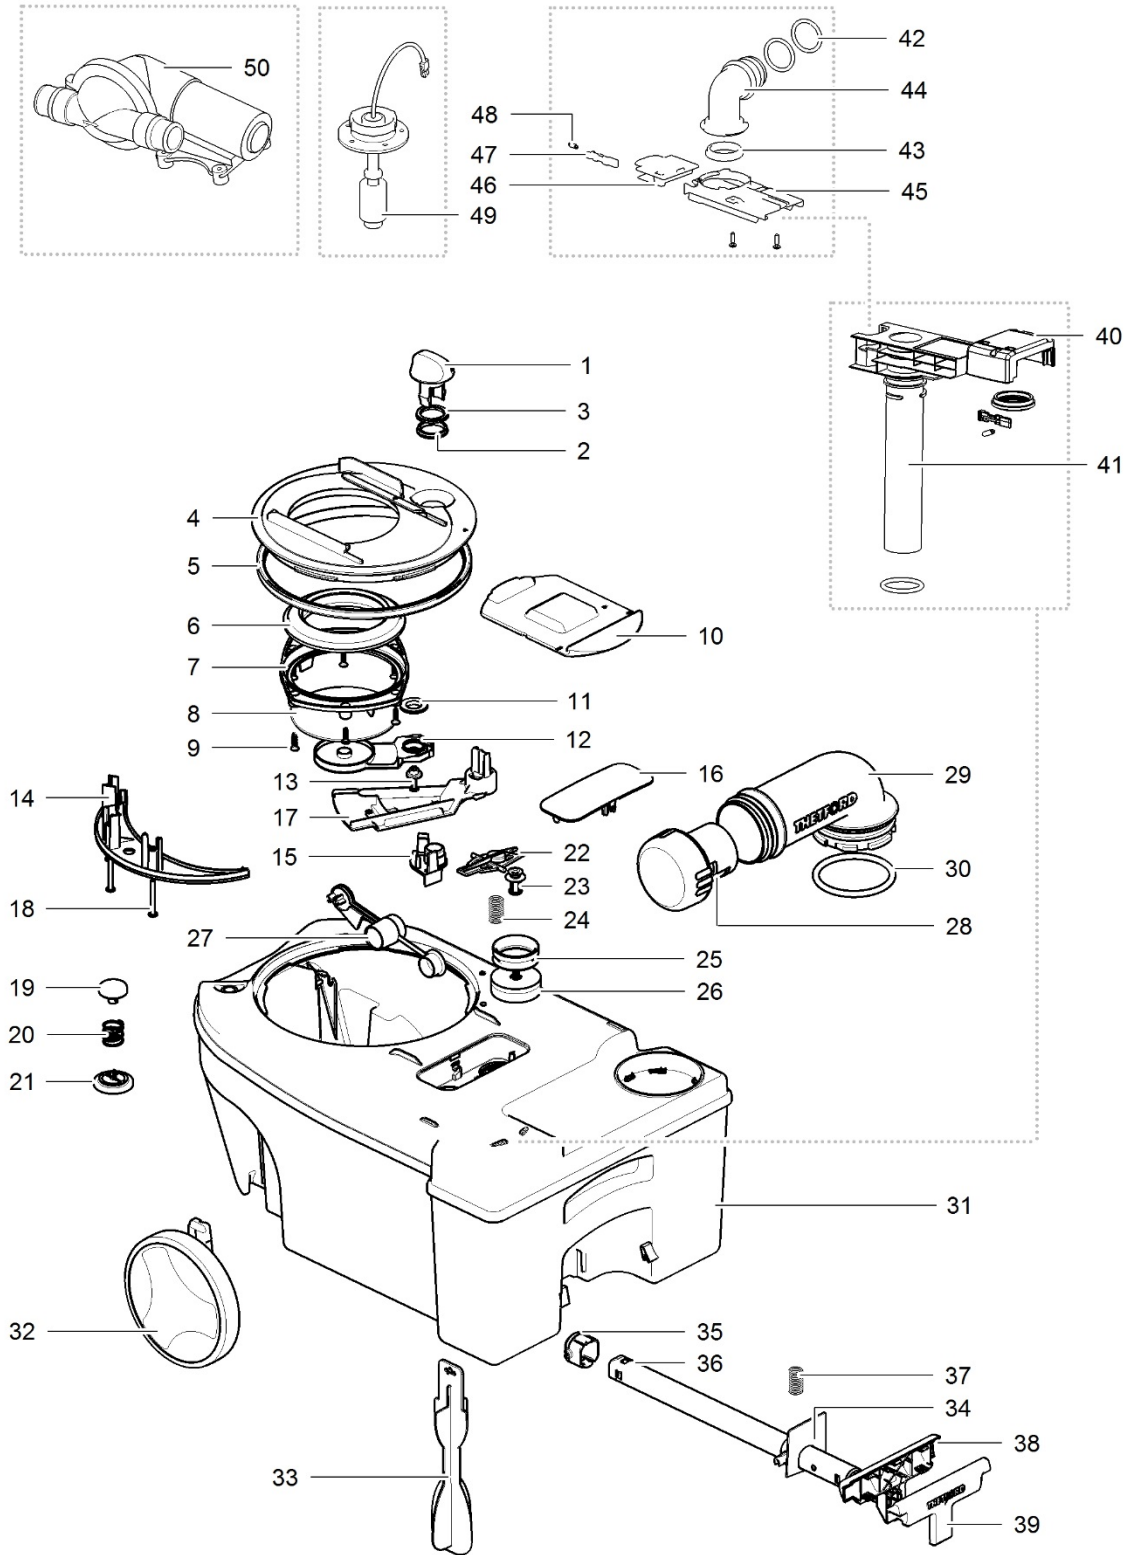

LE441_C250-C260-WHT_1114-V03

		Spare part number	Spare part number	Spare part number	Colours available
1	Blade opener				
2	Seal		23743		92
3	Washer				
4	Waste-holding tank plate	50723			06
5	Seal mechanism	50724			
6	Lip seal	23721			
7	Blade arm driver			50727 waste- holding tank mechanism	06
8	Blade	50731			
9	Screw				
10	Sliding cover	50718			
11	Bearing plate				
12	Blade arm				
13	Bushing/screw				
14	Support track				
15	Retainer mechanism				
16	Vent lid	50741			06
17	Blade driver				
18	Screw				
19	Vent button				
20	Spring		07524		92
21	Vent seal				
22	Vent lifter				
23	Vent pivot				
24	Vent spring				
25	Seal vent	21528	50732		
26	Float stem				
27	Float	50725			
28	Measuring cup	25810			06
29	Pour out spout		50719		92
30	O-ring				
31	Waste-holding tank complete <i>including sliding cover</i>		50700	50701 <i>pump out system</i>	06
32	Wheel	50726			
33	Vent actuator				
34	Guide	50738	50728		06
35	Bracket				
36	Telescopic system				
37	Vent spring				
38	Handle grip	50737			92
39	Handle cover