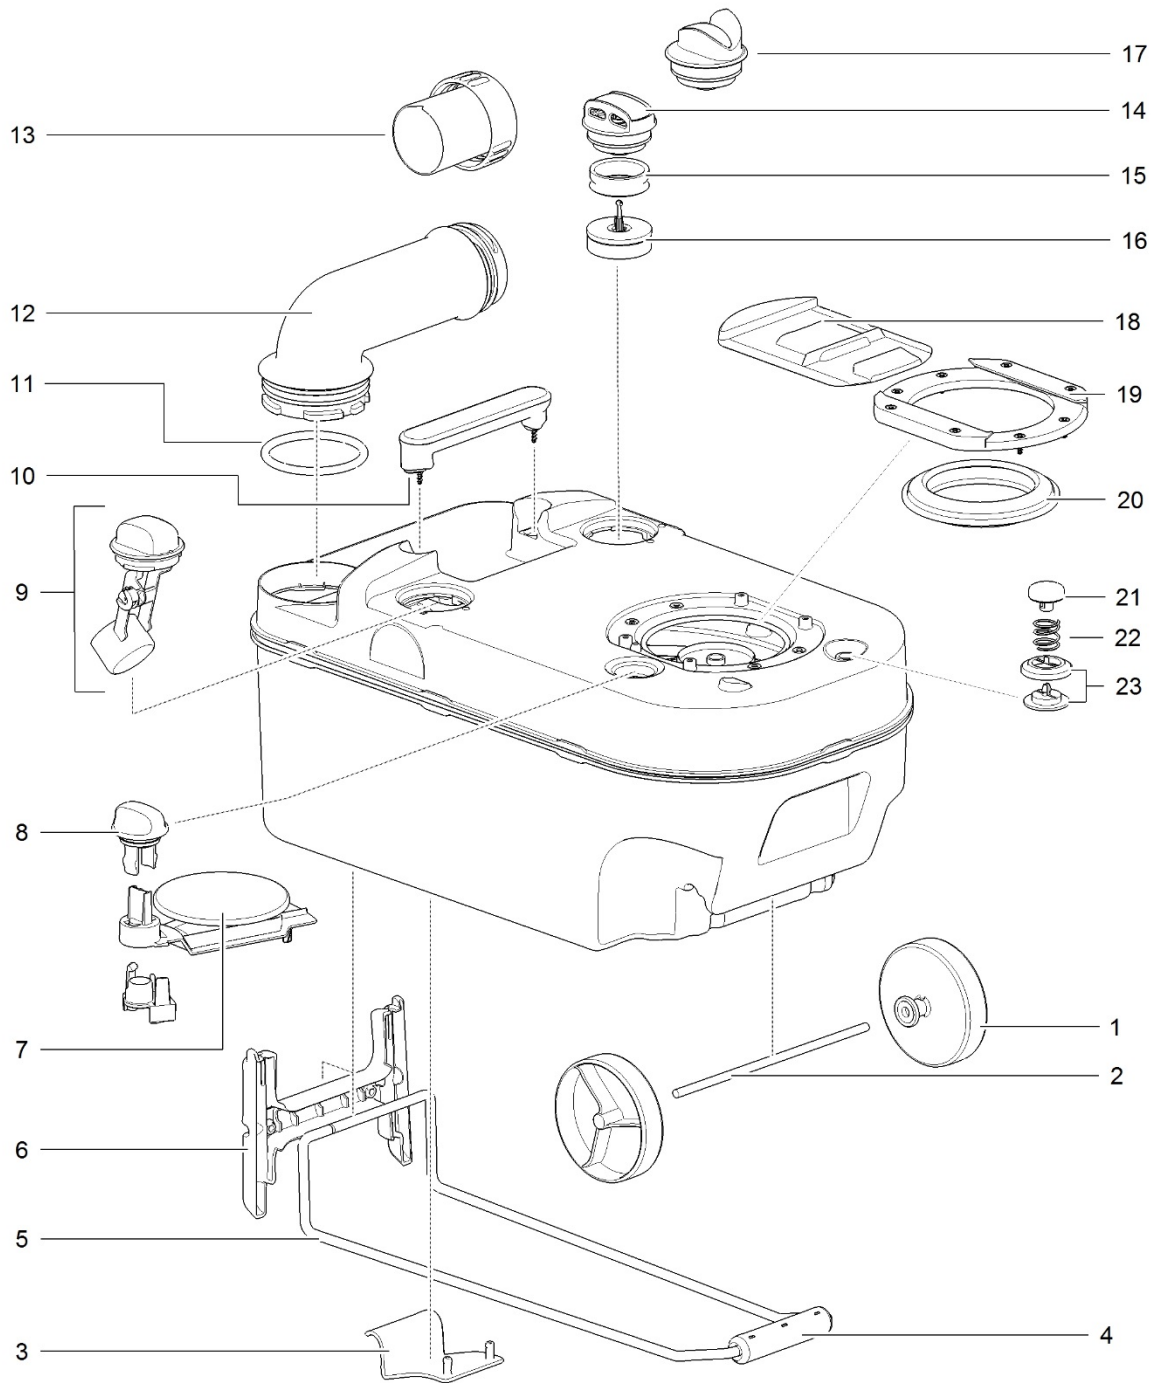

* Wiring harness is not shown on parts drawing.

LE1267_C223-CS

		Spare part number	Spare part number	Spare part number	Colours available
1	Cover		200950		62
2	Seat				
3	Bowl	200951			62
4	Vacuum breaker	16833			
5	Flush tube		200952		62
6	Nozzle				
7	Electric valve			23709	
8	Hose nut		23581		
9	Hose barb				
10	Retainer bracket				
11	Link		200954		
12	Saddle				
13	Bushing				
14	Blade handle				
15	Screw		200953		07
16	Bushing				
17	Bowl retainer bracket-front		200955		
18	Bowl retainer bracket-back				
19	Lens	200956			
20	Level indicator	200957			
21	Console				
22	PCB	200962			
23	Control panel		200974		62
24	Sticker	200960			
25	Seal base wall	200975			
26	Splash guard right				
27	Splash guard left				
28	Waste holding tank*	<i>Refer to page 36</i>			
29	Socket outside vent		200959		62
30	Box outside vent				
31	Tube outside vent				
	Wiring harness*	200976			

* Wiring harness is not shown on parts drawing.

LE1268_C224-CW

		Spare part number	Spare part number	Colours available
1	Cover		200950	62
2	Seat			
3	Bowl	200951		62
4	Flush tube		200979	62
5	Nozzle			
6	Retainer bracket			
7	Blade handle		200953	07
8	Screw			
9	Bushing			
10	Link		200954	
11	Saddle			
12	Bushing			
13	Bowl retainer bracket-back		200955	
14	Bowl retainer bracket-front			
15	Lens	200956		
16	Level indicator	200957		
17	Console			
18	Pump	200980		
19	Drain plug	23852		74
20	Splash guard right			
21	Splash guard left			
22	Waste holding tank	<i>Refer to page 36</i>		
23	Air vent connector			