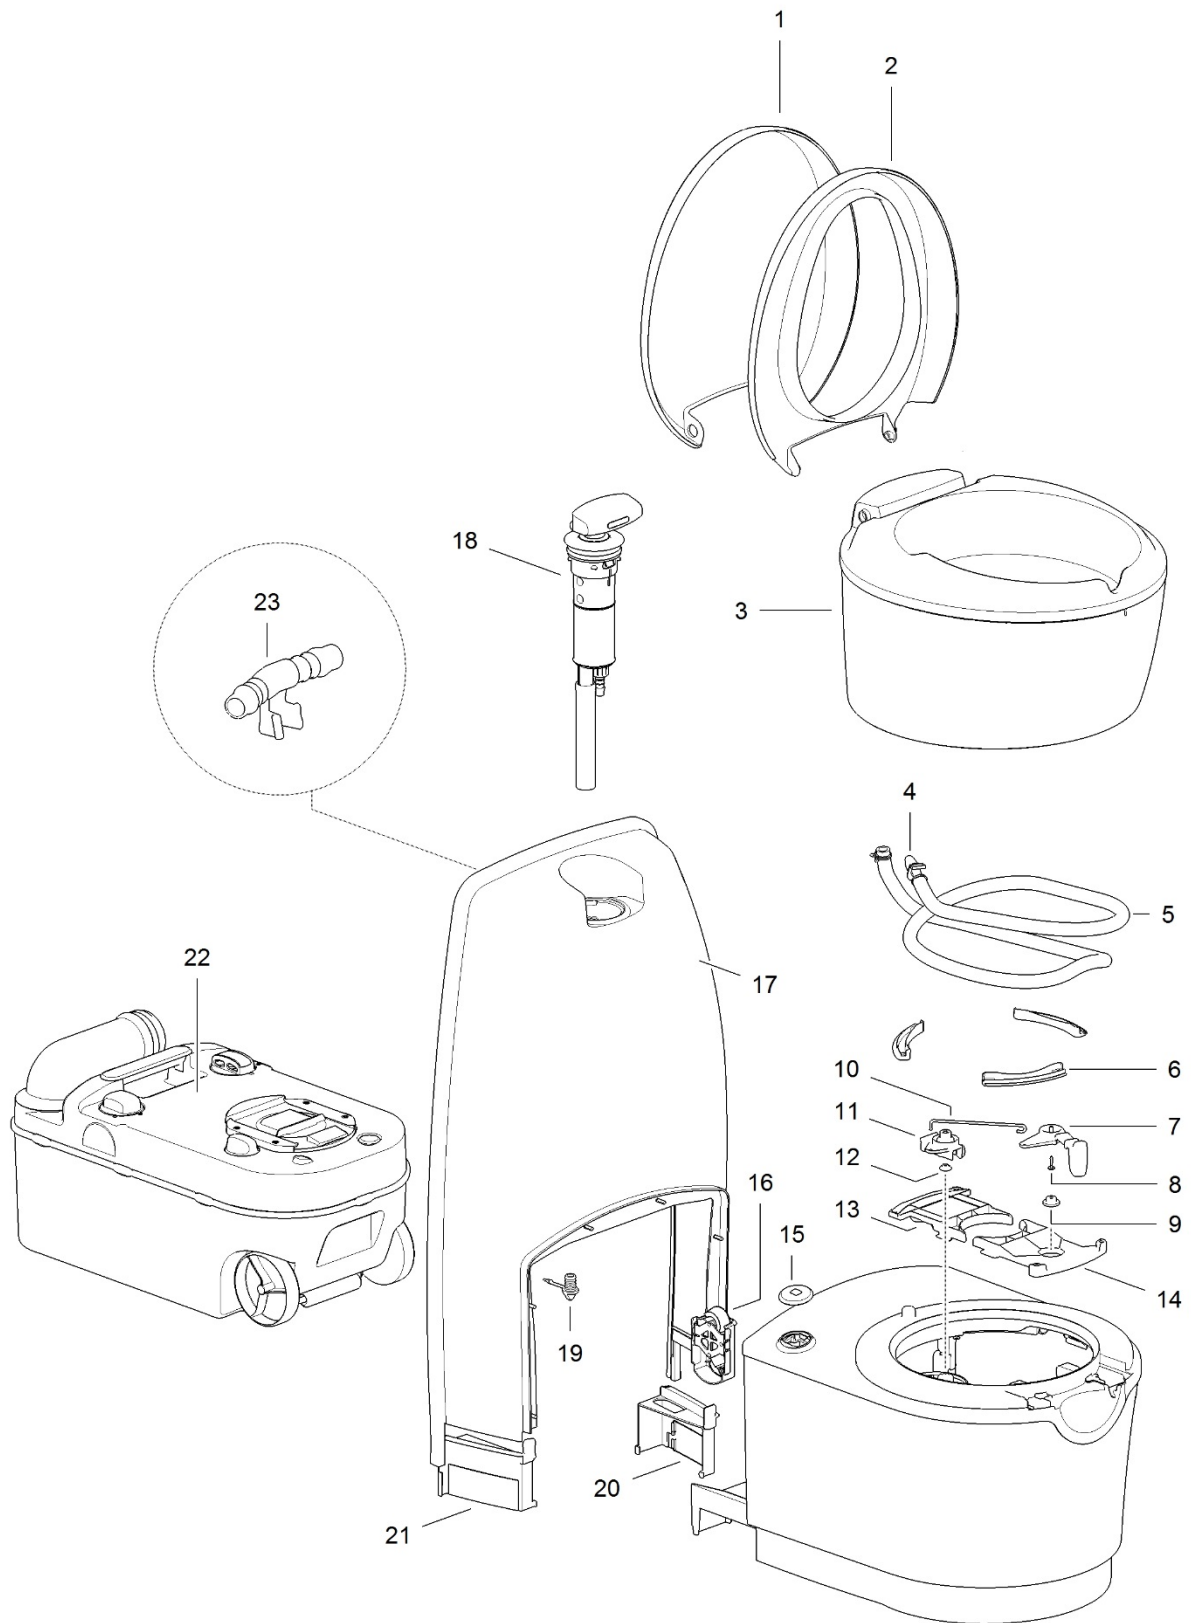

LE1268_C224-CW

		Spare part number	Spare part number	Colours available
1	Cover		200950	62
2	Seat			
3	Bowl	200951		62
4	Flush tube		200979	62
5	Nozzle			
6	Retainer bracket			
7	Blade handle		200953	07
8	Screw			
9	Bushing			
10	Link		200954	
11	Saddle			
12	Bushing			
13	Bowl retainer bracket-back		200955	
14	Bowl retainer bracket-front			
15	Lens	200956		
16	Level indicator	200957		
17	Console			
18	Pump	200980		
19	Drain plug	23852		74
20	Splash guard right			
21	Splash guard left			
22	Waste holding tank	<i>Refer to page 36</i>		
23	Air vent connector