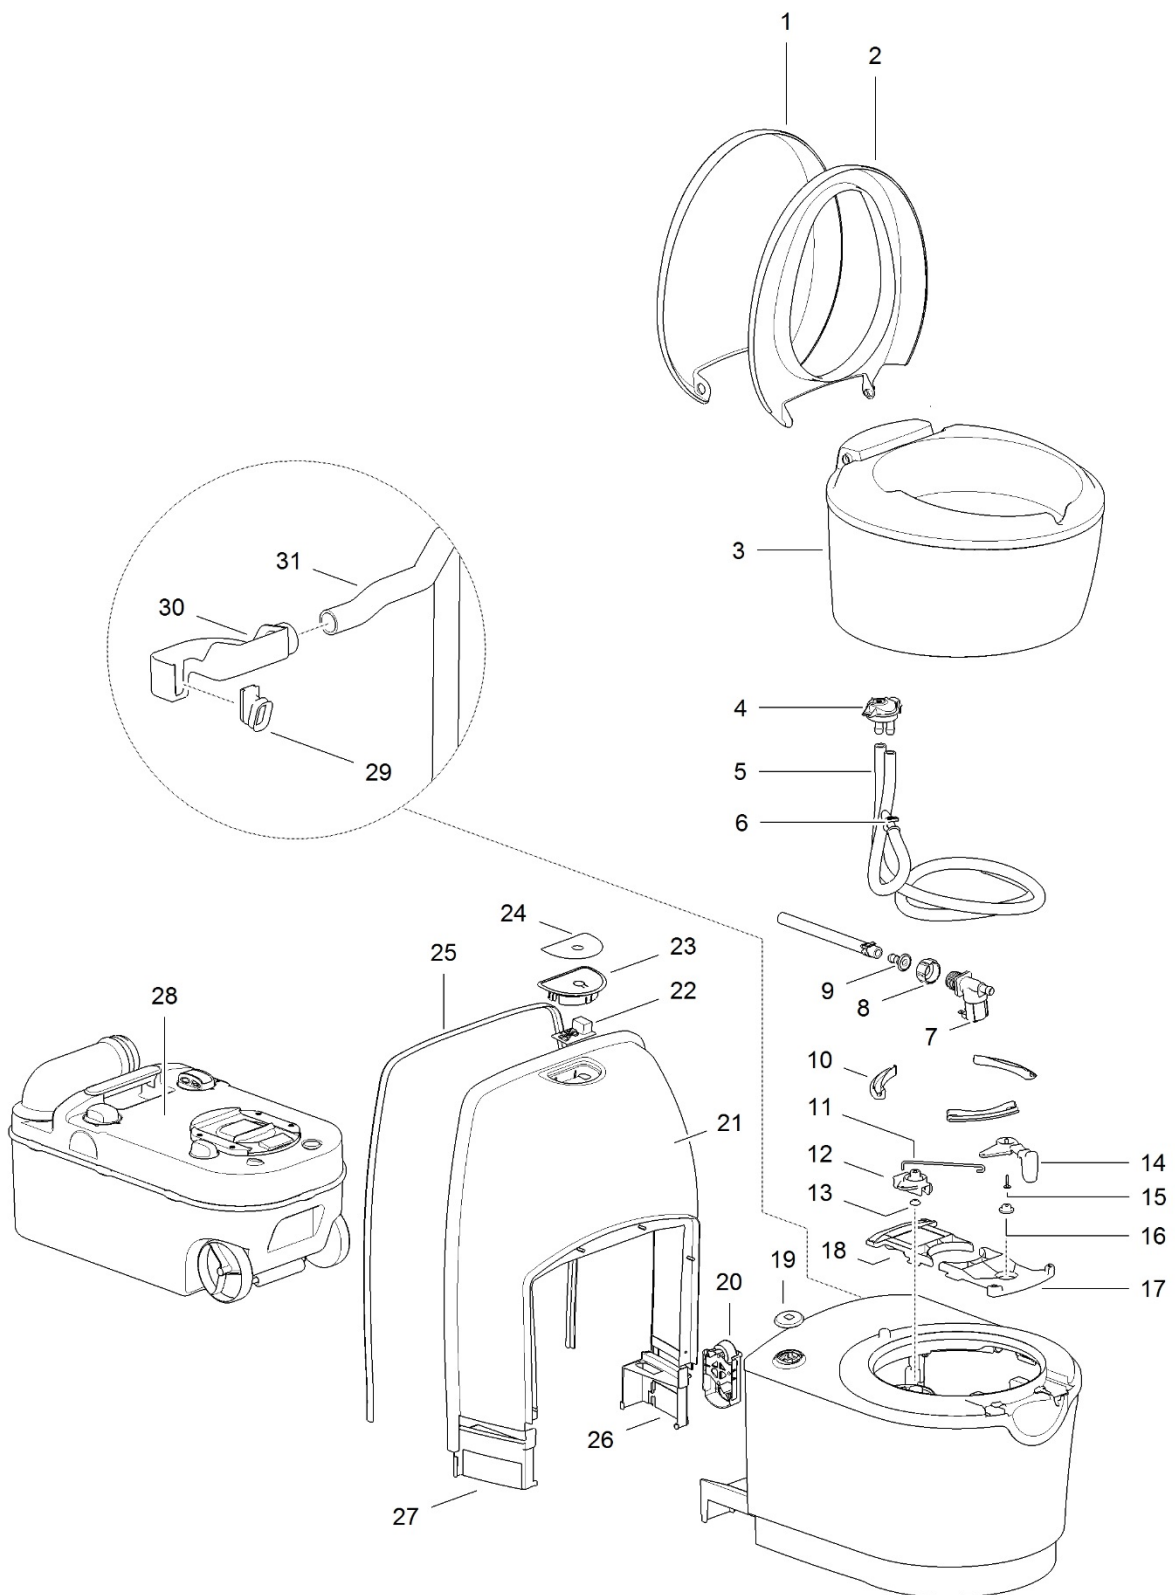

LE1267_C223-CS

		Spare part number	Spare part number	Spare part number	Colours available
1	Cover		200950		62
2	Seat				
3	Bowl	200951			62
4	Vacuum breaker	16833			
5	Flush tube		200952		62
6	Nozzle				
7	Electric valve			23709	
8	Hose nut		23581		
9	Hose barb				
10	Retainer bracket				
11	Link		200954		
12	Saddle				
13	Bushing				
14	Blade handle				
15	Screw		200953		07
16	Bushing				
17	Bowl retainer bracket-front		200955		
18	Bowl retainer bracket-back				
19	Lens	200956			
20	Level indicator	200957			
21	Console				
22	PCB	200962			
23	Control panel		200974		62
24	Sticker	200960			
25	Seal base wall	200975			
26	Splash guard right				
27	Splash guard left				
28	Waste holding tank*	<i>Refer to page 36</i>			
29	Socket outside vent		200959		62
30	Box outside vent				
31	Tube outside vent				
	Wiring harness*	200976			

* Wiring harness is not shown on parts drawing.