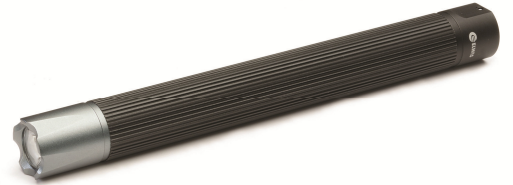

S7

PRO series

PRODUCT NAME: S7

PRODUCT NUMBER: 700S7

DESCRIPTION:

Durable penlight with 110 lumens

TECHNICAL INFORMATION

CONSTRUCTION:

Housing	Aluminium
Lens	Acrylic
Pocket clip	Steel
Battery Type	2 x AAA Alkaline Duracell
Light Source	3W CREE LED XPE-R2
Colour Temperature (Kelvin)	7500K

SPECIFICATIONS

Specifications	
Lumens	110
Run Time (hours) down to 1 lumen	3
Beam distance (m)	48
IP Rating	65
Operating Temperature Range	-5°C to +40°C

GENERAL INFORMATION

Flashlight weight (g)	58 incl batteries
Flashlight dimensions (cm)	Diam. 1.5 x 13.7
EAN Code	57 03296 70070 2
Harmonized Standard Code	8513100000

PACKAGING:

Description	"PRO" design printed box
Box Size (cm)	18 x 6.5 x 2.7
Box weight (g)	140
Qty / Carton (pcs)	48
Carton Size (cm)	29 x 20 x 43
Carton Weight (kg)	7.9

FEATURES

- Extremely durable, handy and lightweight flashlight
- Focused spot up to 48 m
- Optical lens
- Complete with batteries, pocket clip and lanyard

Diam. 1.5 x 13.7cm

Version 2 05/2015
© Elwis Lighting 2015