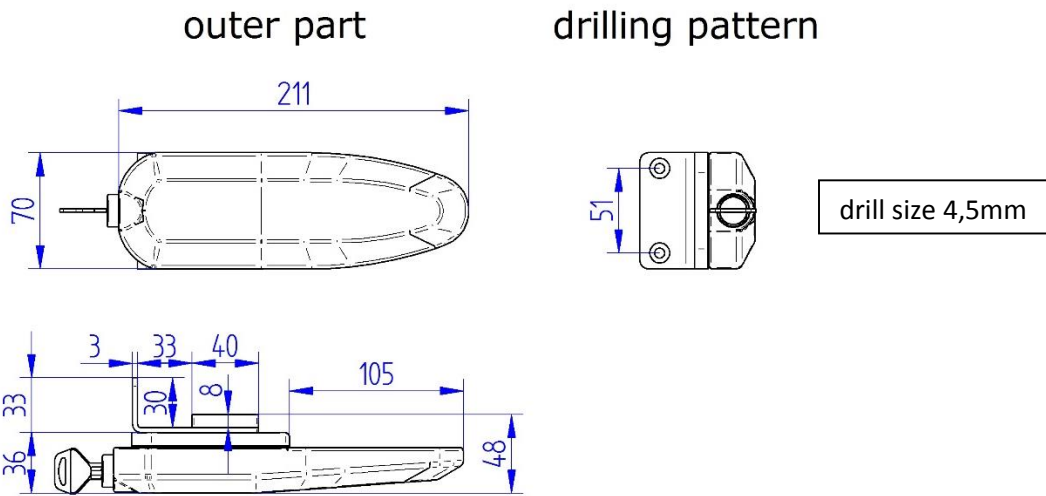

Technical Info / Drawings:

1) Surface mounted installation:

2) Wall mounted installation:

Bolt length (mm)	Wall thickness (mm)	
	min	max
35	25	30
40	30	35
45	35	40
50	40	45

(*) std. included in the set

3) Door frame mounted installation: