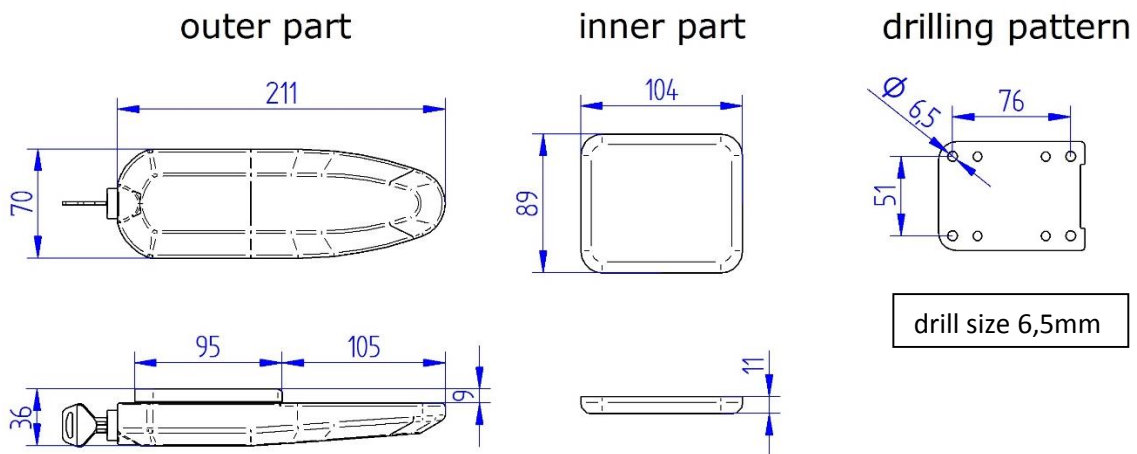

Technical Info / Drawings:

1) Surface mounted installation:

2) Wall mounted installation:

Bolt length (mm)	Wall thickness (mm)	
	min	max
35	25	30
40	30	35
45	35	40
50	40	45

(*) std. included in the set

3) Door frame mounted installation: