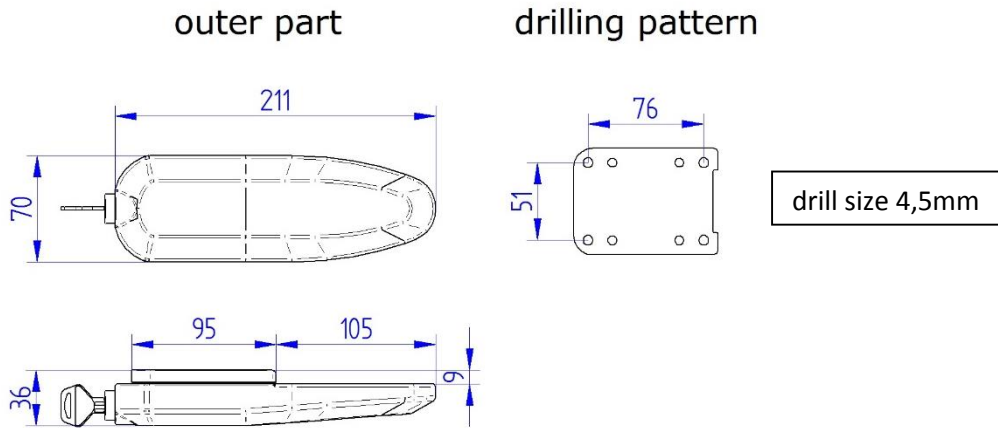

Technical Info / Drawings:

1) Surface mounted installation: