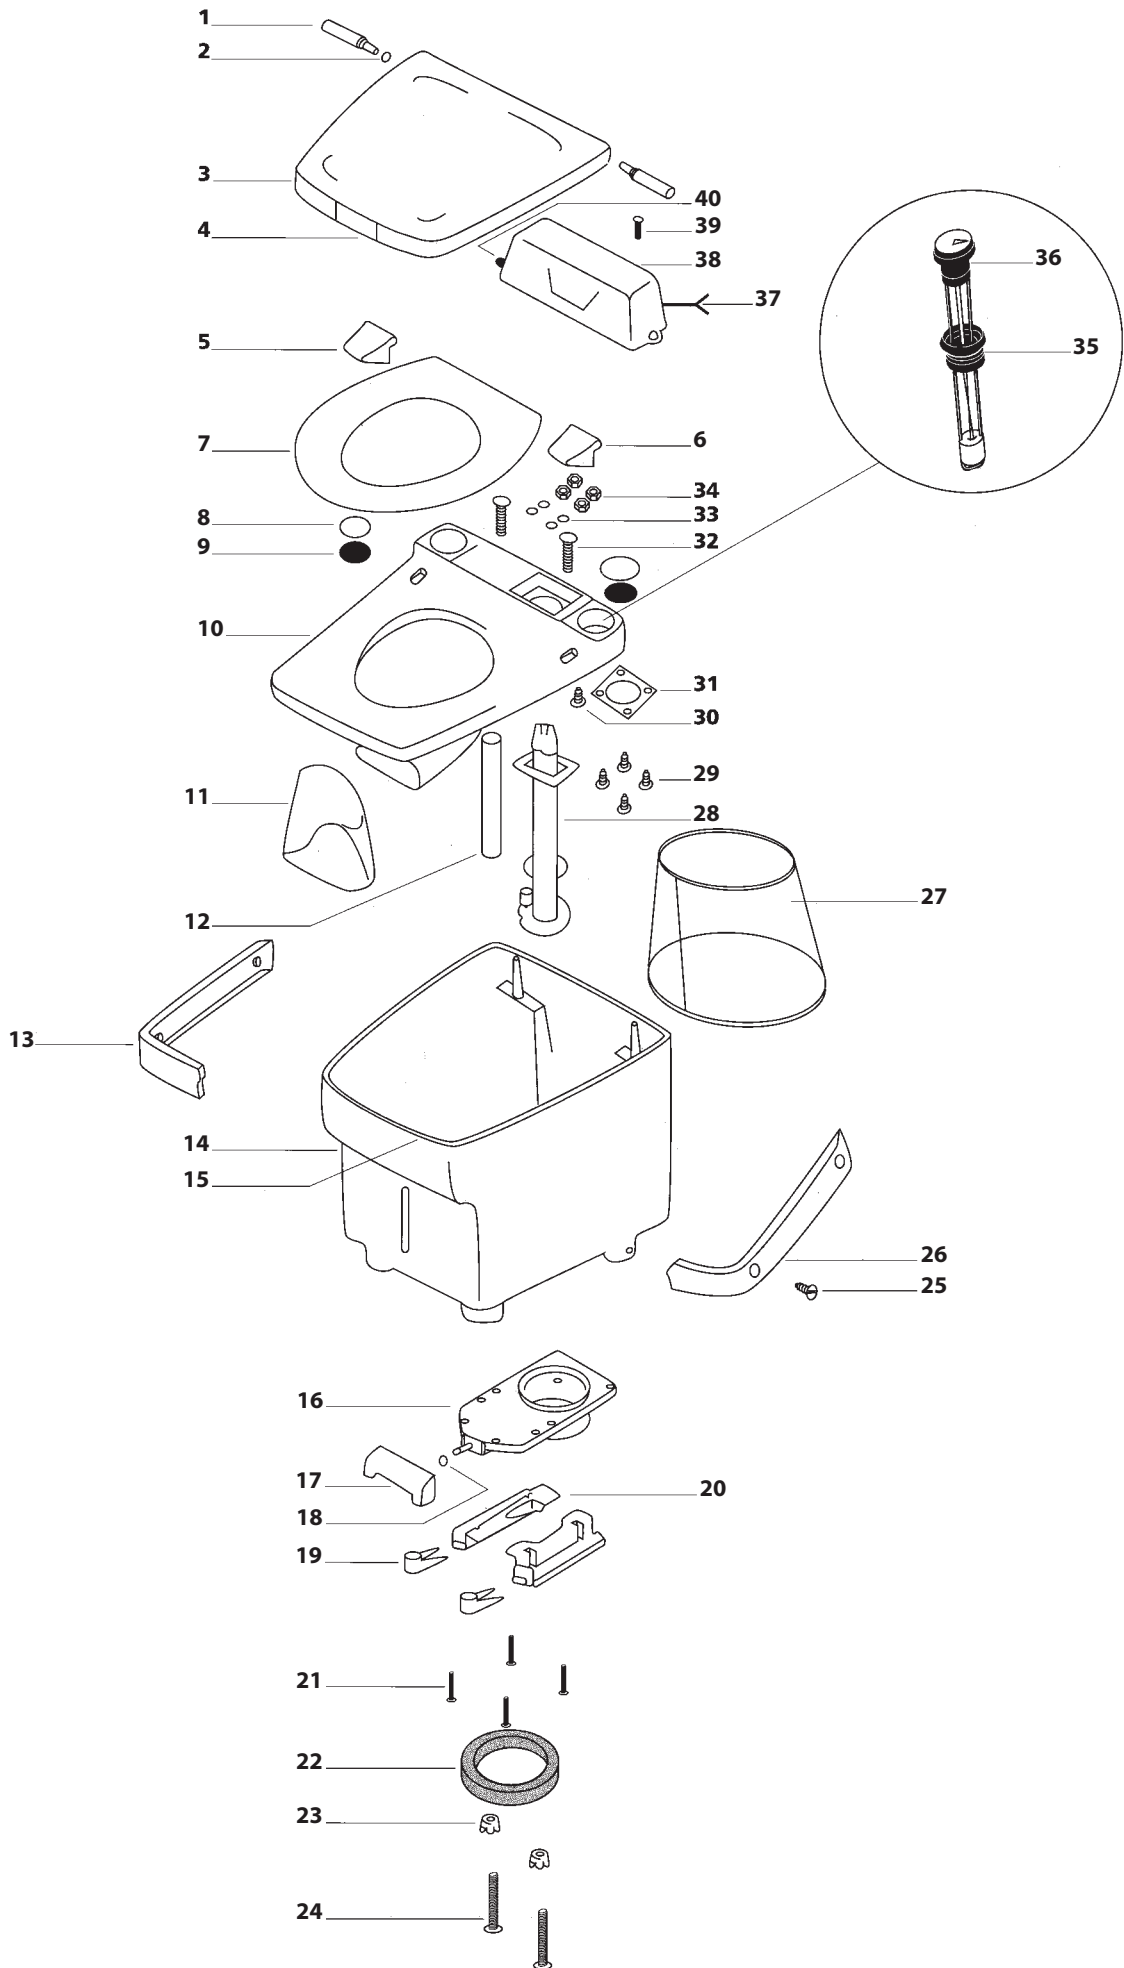

Electra Magic

Electra Magic

		Single spare part number	Assembly spare part number
1	Hinge pin		35778
2	Retaining ring	35788	
3	Cover		
4	Seal		
5	Hinge left hand	35783	35787
6	Hinge right hand		
7	Seat		35779 (includes items 5,6)
8	Cap		
9	Splash guard		
10	Cover & Bowl		
11	Vinyl skirt		
12	Inlet tube		
13	Base molding left		
14	Main housing	2448157	
15	Main housing seal	35781	
16	Slide ez valve with handle	35770	
	Slide ez valve with longer shaft	35771	
	Slide ez valve repair package	35776	
17	Handle		35780
18	Retaining ring		
19	Slide		
20	Mounting bracket		
21	Screw		
22	Closet flange seal		
23	Nut		
24	Closet bolt		
25	Screw		
26	Base molding right		
27	Filter cone	35773	
28	Pump	35784	35774 (+Items 31,32,33,34)
	Motor 12V	35785	
29	Screw		
28	Pump	35784	35775 (+items 31,32,33,34)
	Motor 24V	35786	
29	Screw		
30	Screw		
31	Gasket		
32	Screw		
33	Lock washer		35790 (+Items 29,31)
34	Nut		
35	Grommet		
36	Level indicator	35772	
37	Cable		
38	Motor Cover		35777
39	Screw		
40	Switch	35789	