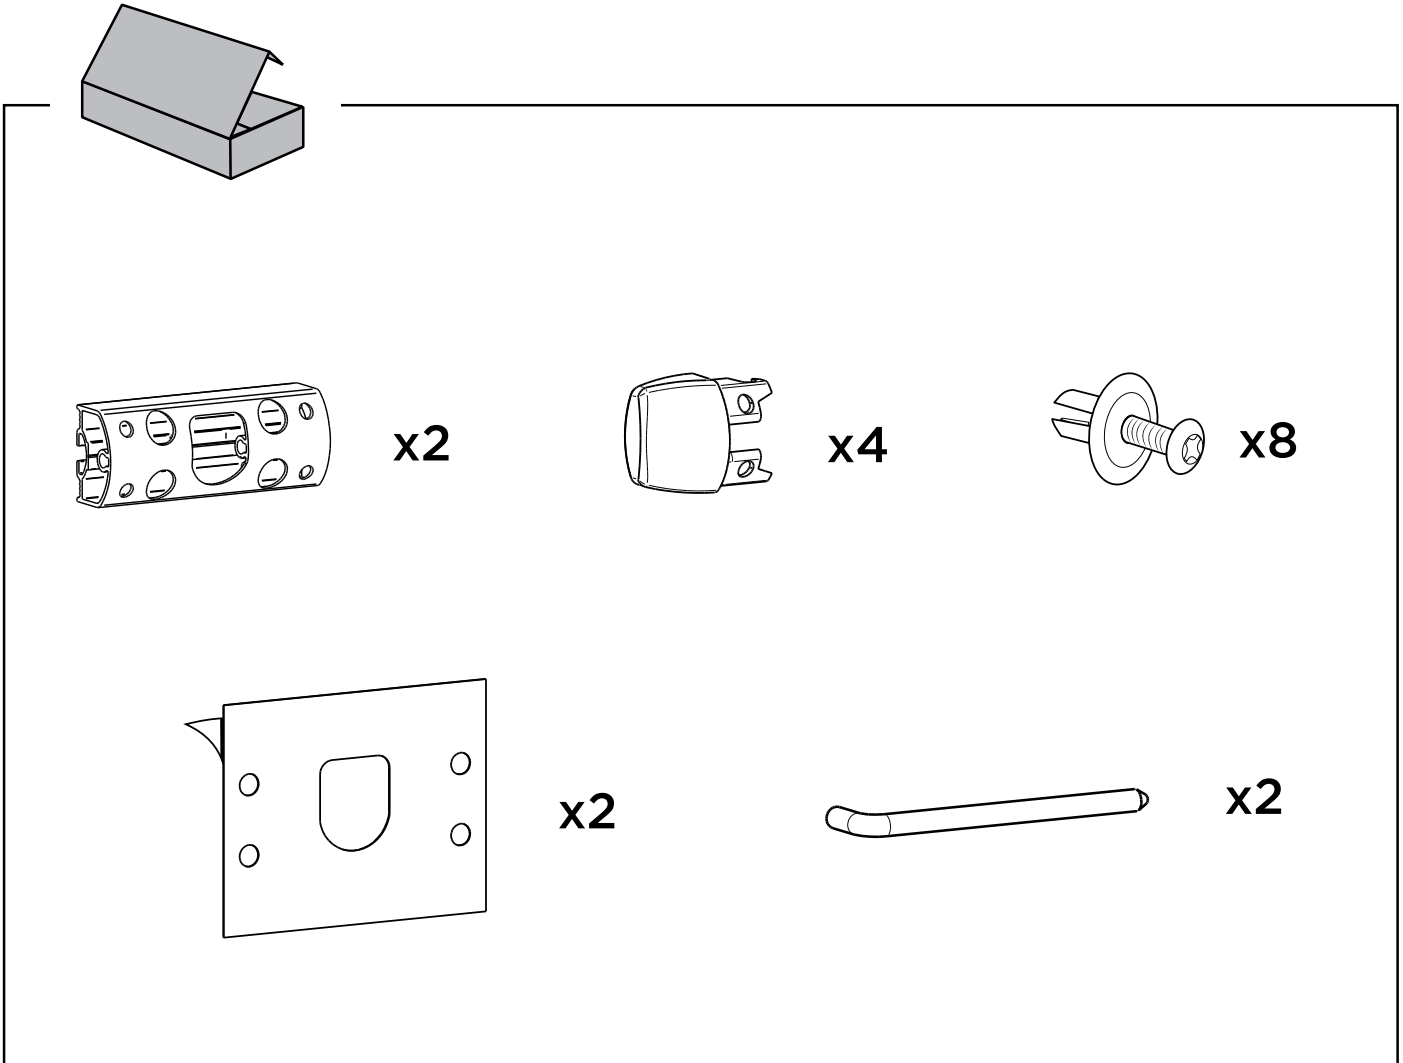

## BC Adapter Hymer Top Bracket

# ➤ Instructions

➔ For complete installation, see instructions Bike Carrier

1A

1

2

3

**OPTIONAL ( 308954 )**  
Bottom mounting rail blind

600 mm