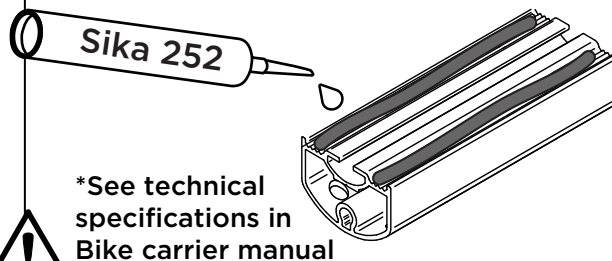

# ➤ Instructions

➔ For complete installation, see instructions Bike Carrier

1A

1

2

3

**OPTIONAL ( 308954 )**  
Bottom mounting rail blind

600 mm