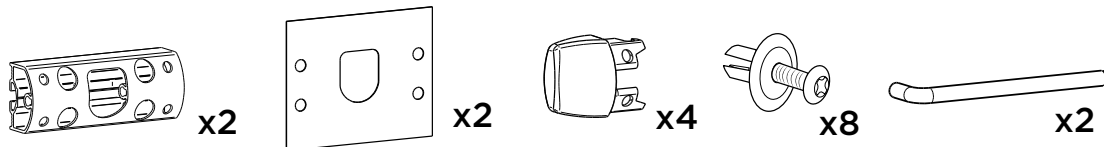

## BC Adapter Hymer Top Bracket

# ➤ Instructions

➔ For complete installation, see instructions Bike Carrier

1A

1

2

3

**OPTIONAL ( 308954 )**  
Bottom mounting rail blind

600 mm