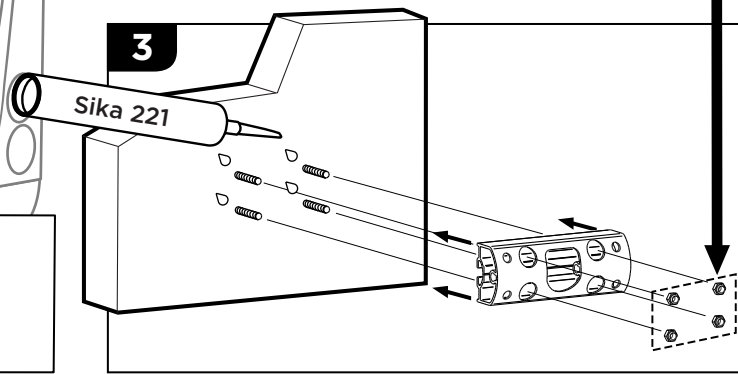

# ➤ Instructions

➔ For complete installation, see instructions Bike Carrier

1A

1

2

3

**OPTIONAL ( 308954 )**  
Bottom mounting rail blind

600 mm