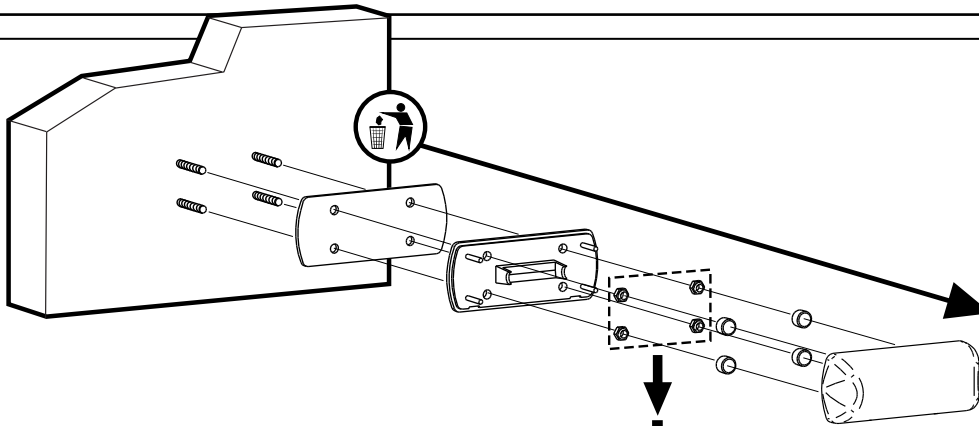

# ➤ Instructions

➔ For complete installation, see instructions Bike Carrier

1A

1

2

3

**OPTIONAL ( 308954 )**  
Bottom mounting rail blind

600 mm