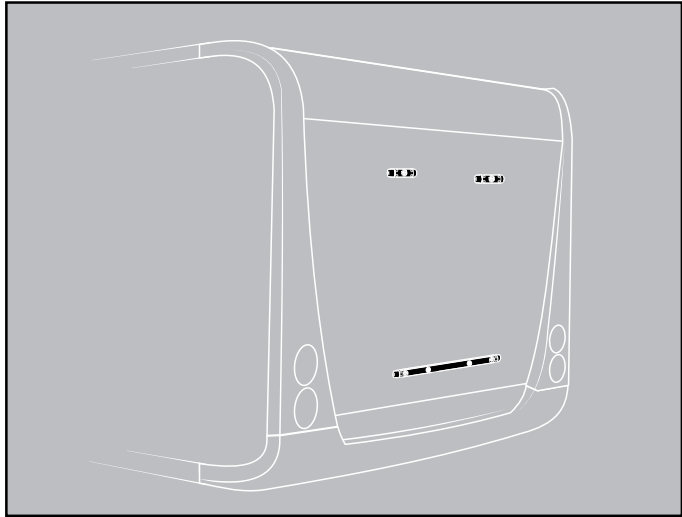

## BC Adapter Hymer Top Bracket

# ➤ Instructions

➔ For complete installation, see instructions Bike Carrier

1A

1

2

3

**OPTIONAL ( 308954 )**  
Bottom mounting rail blind

600 mm