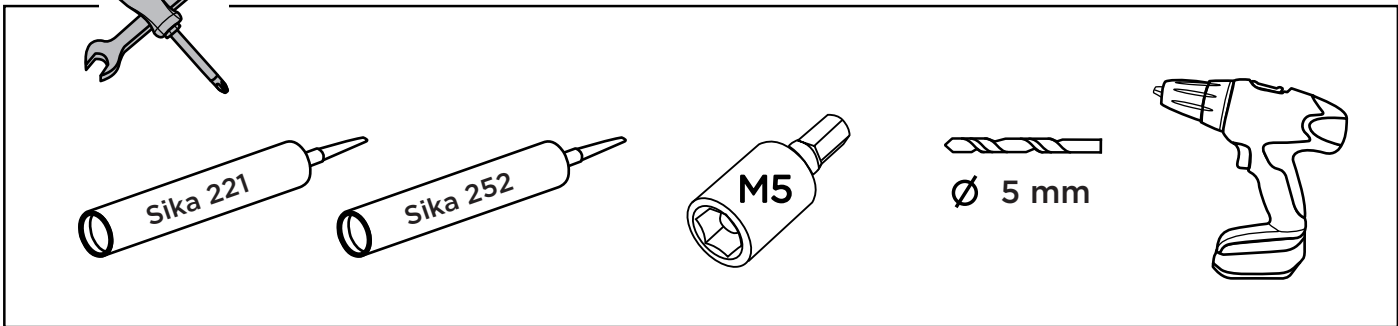

## BC Adapter Hymer Top Bracket

# ➤ Instructions

➔ For complete installation, see instructions Bike Carrier

1A

1

2

3

**OPTIONAL ( 308954 )**  
Bottom mounting rail blind

600 mm