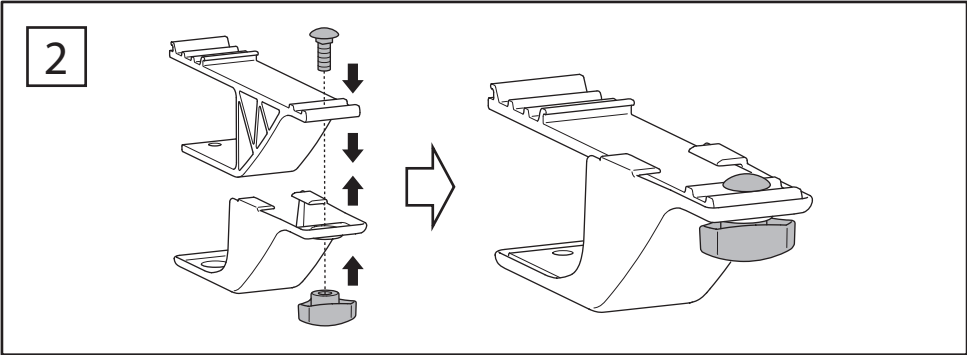

Thule Excellent 4th Rail Kit

➤ Instructions

Prod no.: 309824

Document: EX904-02

Date: 08/10/2014

Bring your life
thule.com

4

i

150 mm
Max!

150 mm
Max!