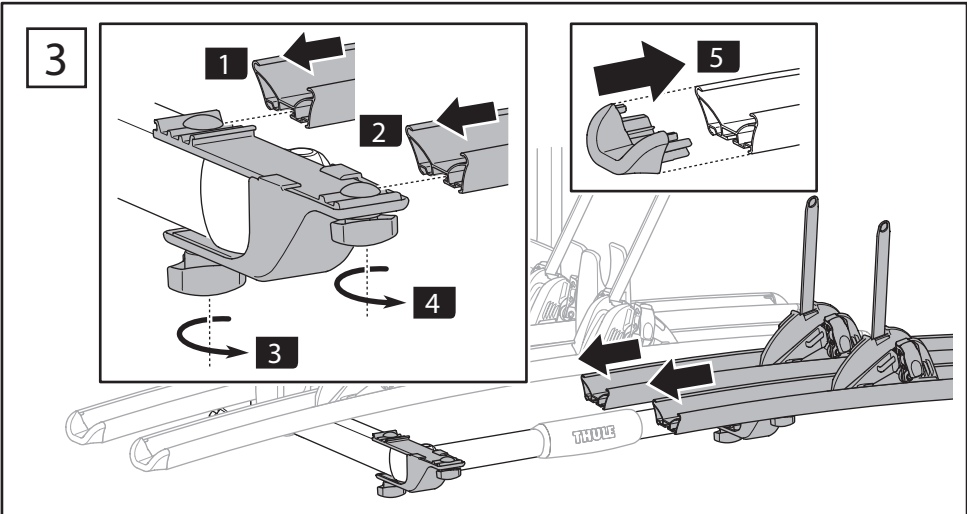

Thule Excellent 4th Rail Kit

➤ Instructions

Prod no.: 309824

Document: EX904-02

Date: 08/10/2014

Bring your life
thule.com

4

i

150 mm
Max!

150 mm
Max!