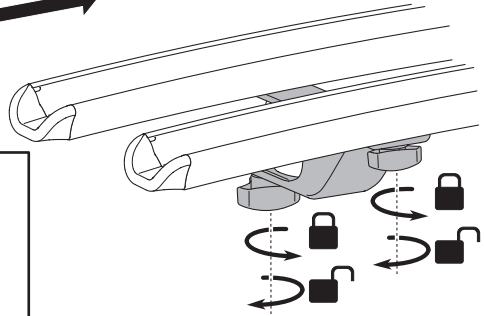

Thule Excellent 4th Rail Kit

➤ Instructions

Prod no.: 309824

Document: EX904-02

Date: 08/10/2014

Bring your life
thule.com

4

i

150 mm
Max!

150 mm
Max!