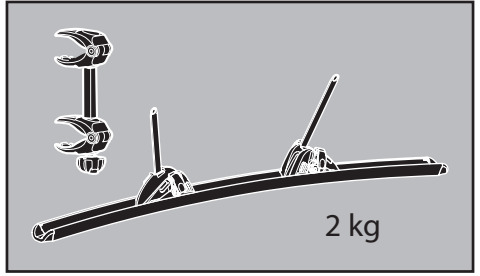

Thule Excellent 4th Rail Kit

➤ Instructions

Prod no.: 309824

Document: EX904-02

Date: 08/10/2014

Bring your life
thule.com

4

i

150 mm
Max!

150 mm
Max!