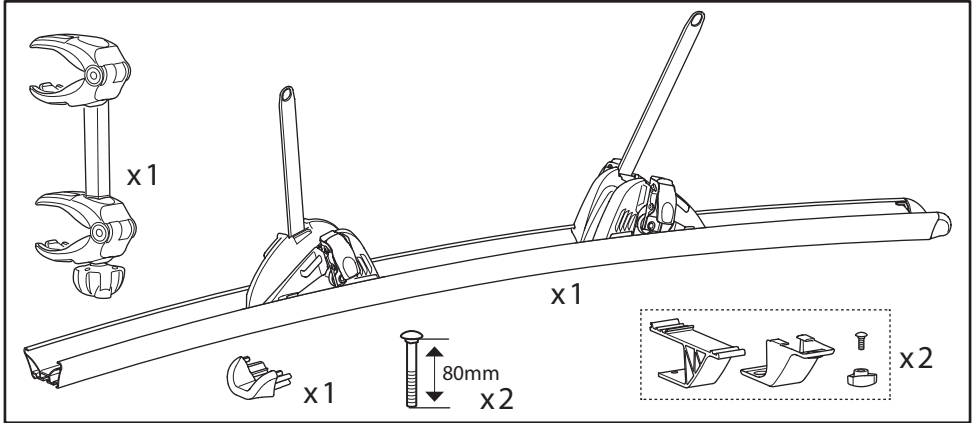

Thule Excellent 4th Rail Kit

➤ Instructions

Prod no.: 309824

Document: EX904-02

Date: 08/10/2014

Bring your life
thule.com

4

i

150 mm
Max!

150 mm
Max!