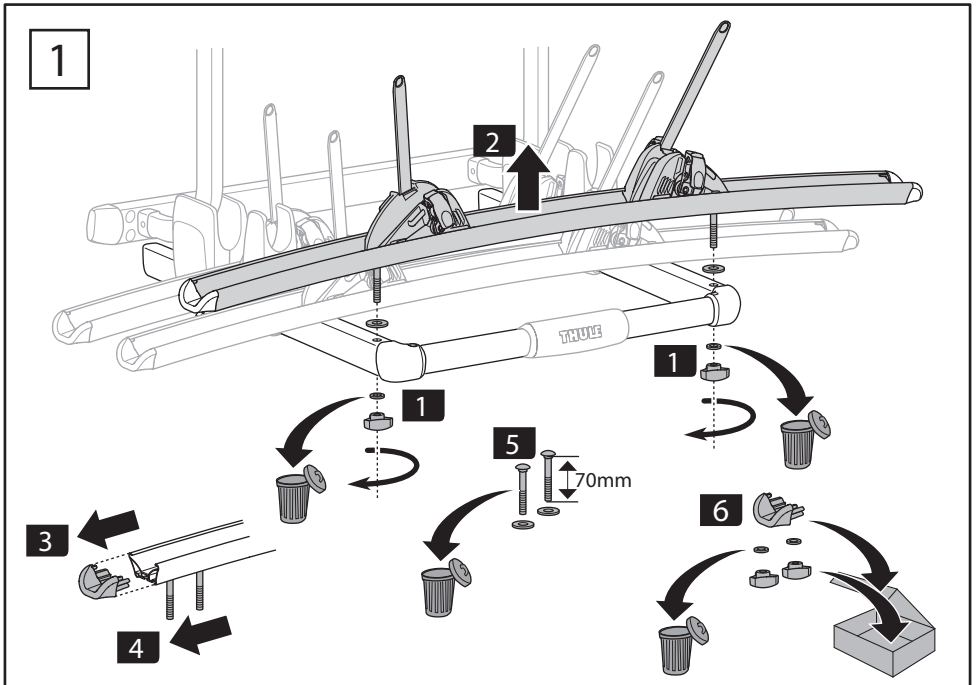

Thule Excellent 4th Rail Kit

➤ Instructions

Prod no.: 309824

Document: EX904-02

Date: 08/10/2014

Bring your life
thule.com

4

i

150 mm
Max!

150 mm
Max!