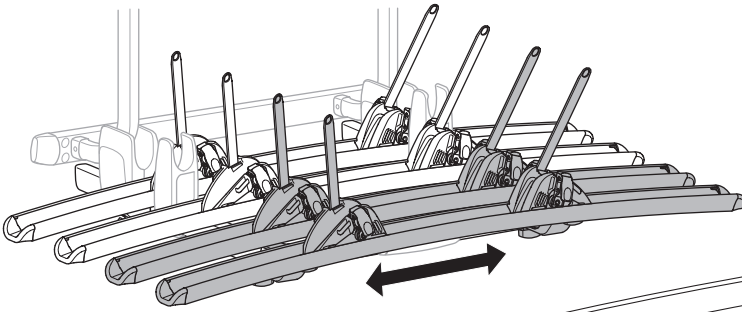

Thule Excellent 4th Rail Kit

➤ Instructions

Prod no.: 309824

Document: EX904-02

Date: 08/10/2014

Bring your life
thule.com

4

i

150 mm
Max!

150 mm
Max!