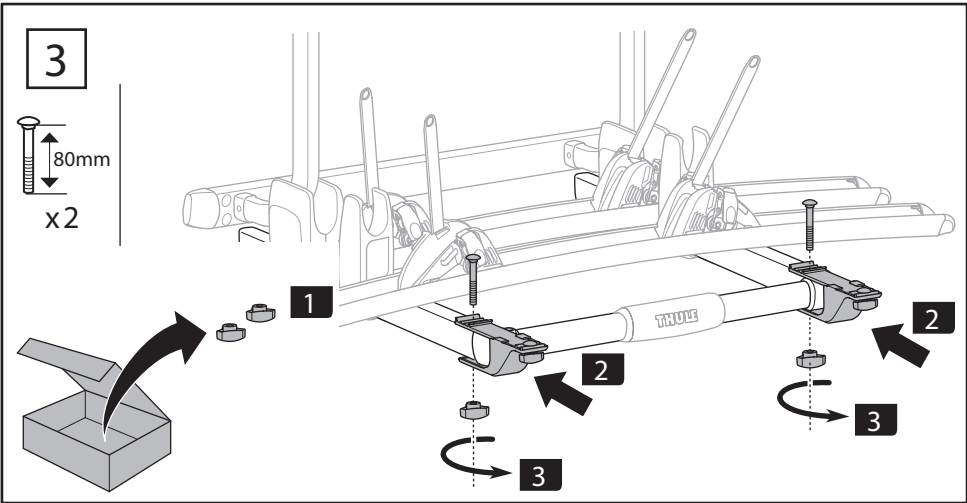

Thule Excellent 4th Rail Kit

➤ Instructions

Prod no.: 309824

Document: EX904-02

Date: 08/10/2014

Bring your life
thule.com

4

i

150 mm
Max!

150 mm
Max!