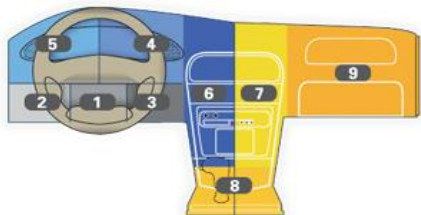

OBD port location = 1 underneath the steering wheel, center | 2 underneath the steering wheel, left | 3 underneath the steering wheel, right | 4 dashboard, right of steering wheel | 5 dashboard, left of steering wheel | 6 center console, left | 7 center console, right | 8 underneath the handrest / gear shift area | 9 inside glove box

OBD II = support via OBD II Modul 95990003

DTC = support via OBD II Bluetooth Modul 95990022

TAL (Tire Auto Locate) = The car automatically detects modified tire positions. Note: Weak signal sensors are used for cars with secondary control units at each wheel. These sensors should always be duplicated.