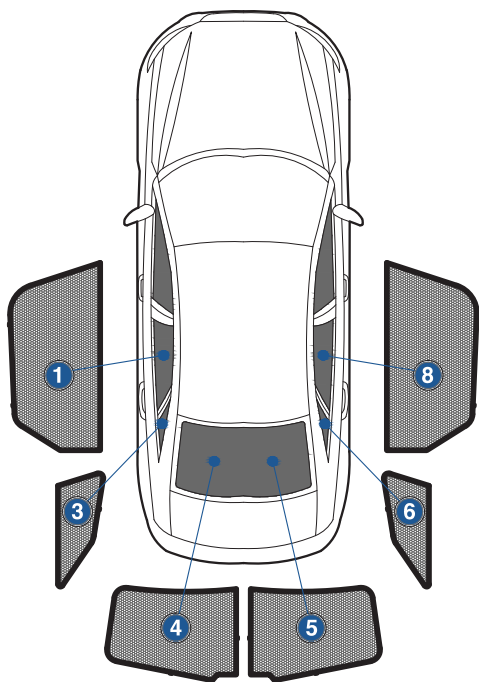

COMPONENTS INCLUDED

SHADES

FIXING CLIPS