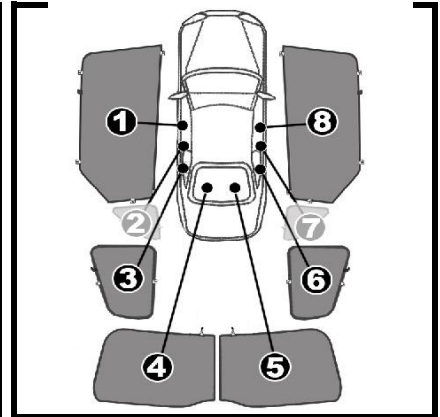

INSTALLATION INSTRUCTIONS

AUDI A6 4 DOOR 2011

AU-A6-4-C

COMPONENTS INCLUDED

SHADES

FIXING CLIPS

SIDE SHADE INSTALLATION

QUARTER LIGHT SHADE INSTALLATION