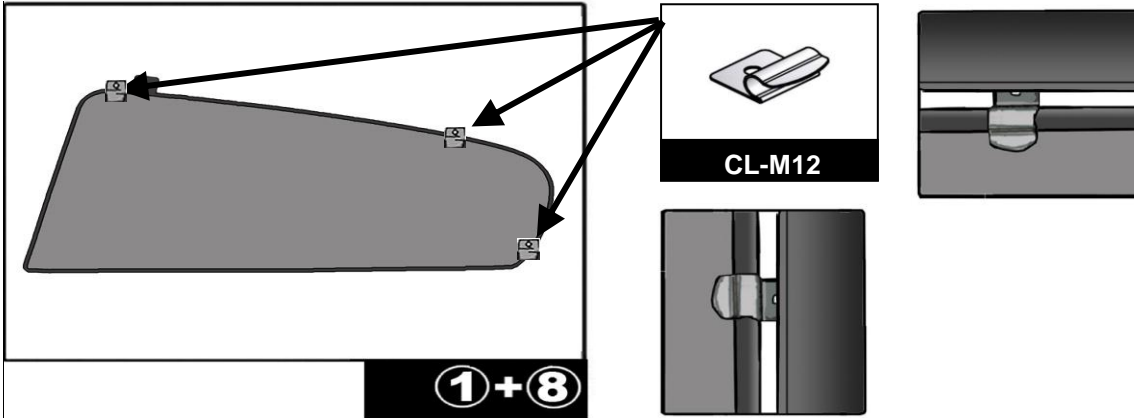

INSTALLATION INSTRUCTIONS

AUDI A6 4 DOOR 2011

AU-A6-4-C

COMPONENTS INCLUDED

SHADES

FIXING CLIPS

SIDE SHADE INSTALLATION

QUARTER LIGHT SHADE INSTALLATION