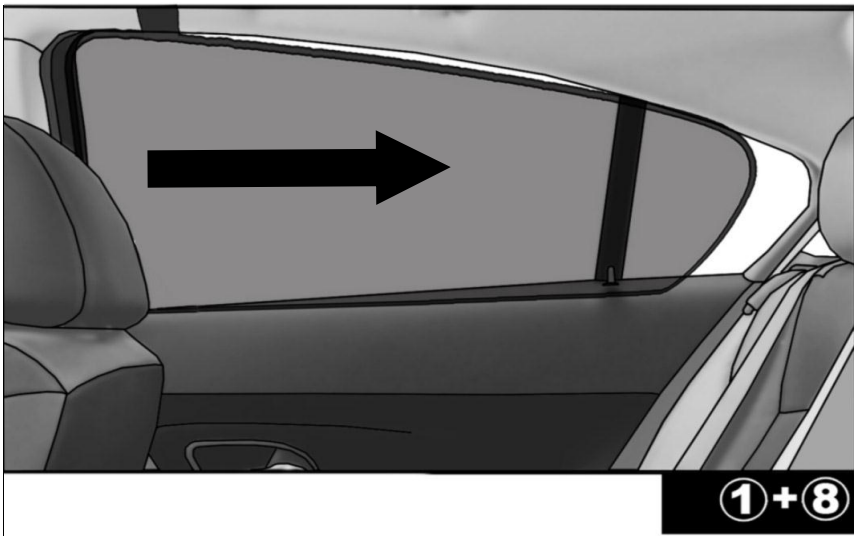

INSTALLATION INSTRUCTIONS

AUDI A6 4 DOOR 2011

AU-A6-4-C

COMPONENTS INCLUDED

SHADES

FIXING CLIPS

SIDE SHADE INSTALLATION

QUARTER LIGHT SHADE INSTALLATION