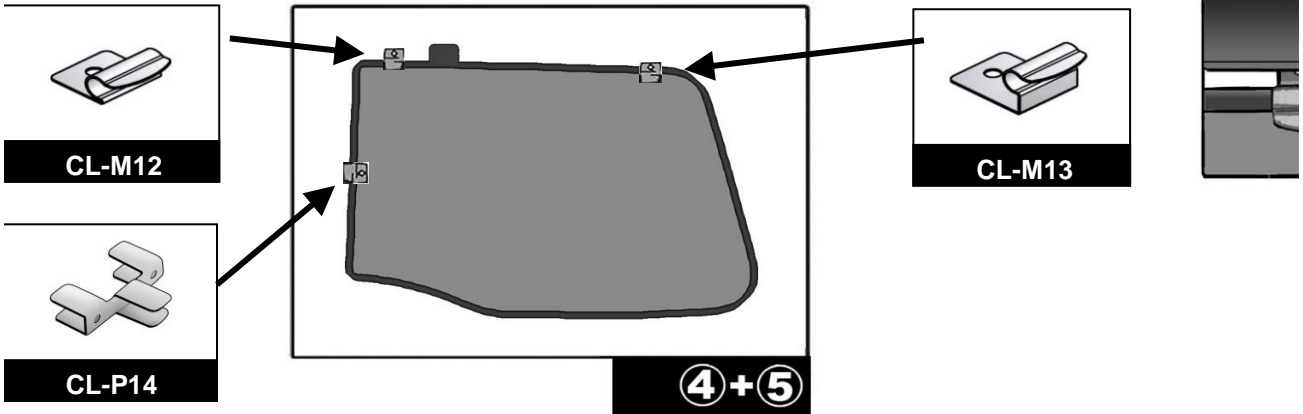

INSTALLATION INSTRUCTIONS

AUDI A6 4 DOOR 2011

AU-A6-4-C

COMPONENTS INCLUDED

SHADES

FIXING CLIPS

SIDE SHADE INSTALLATION

QUARTER LIGHT SHADE INSTALLATION

③+⑥

③+⑥

③+⑥

REAR SHADE INSTALLATION

REAR SHADE INSTALLATION

④+⑤