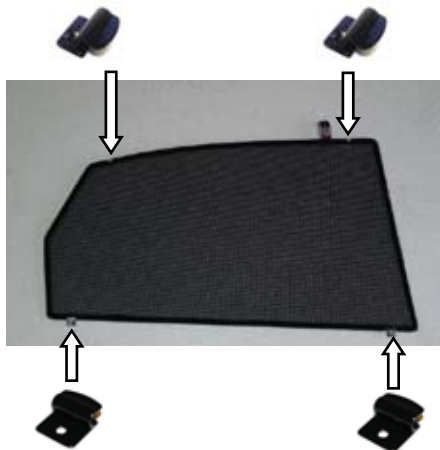

INSTALLATION INSTRUCTIONS

Audi A4 4dr

AU-A4-4-B

Parts List

x2

x2

x2

x6

x6

INSTALLATION INSTRUCTIONS - AU-A4-4-B

1. Attach clips to the shade

2

3

INSTALLATION INSTRUCTIONS - AU-A4-4-B

INSTALLATION INSTRUCTIONS - AU-A4-4-B

1.