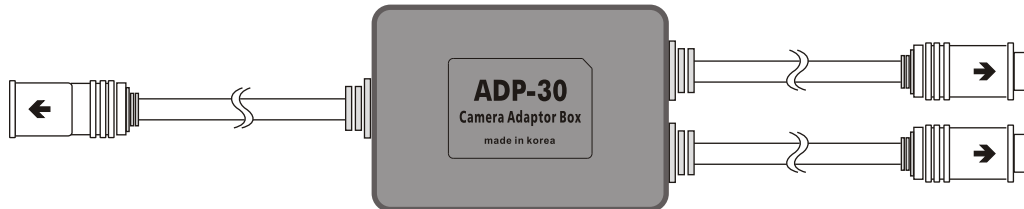

ADP-30 ADAPTER CABLE

- In aid of splitting video signal
- 2.5M 4P Din Jack connector & 50cm 4P Din plug Connector X2

CABLE ADAPTOR BOX FOR USING 1 CAMERA TO 2 MONITORS

• CONNECTOR PIN DESCRIPTION

Pin No.	Description
1	Audio
2	HEATER & SHUTTER
3	Power DC 12V
4	Video
5	Ground

• CONNECTION