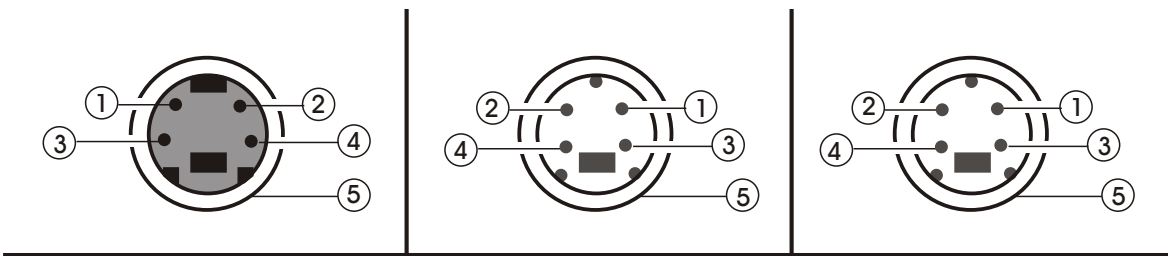

ADP-30 ADAPTER CABLE

- In aid of splitting video signal
- 2.5M 4P Din Jack connector & 50cm 4P Din plug Connector X2

CABLE ADAPTOR BOX FOR USING 1 CAMERA TO 2 MONITORS

• CONNECTOR PIN DESCRIPTION

Pin No.	Description
1	Audio
2	HEATER & SHUTTER
3	Power DC 12V
4	Video
5	Ground

• CONNECTION