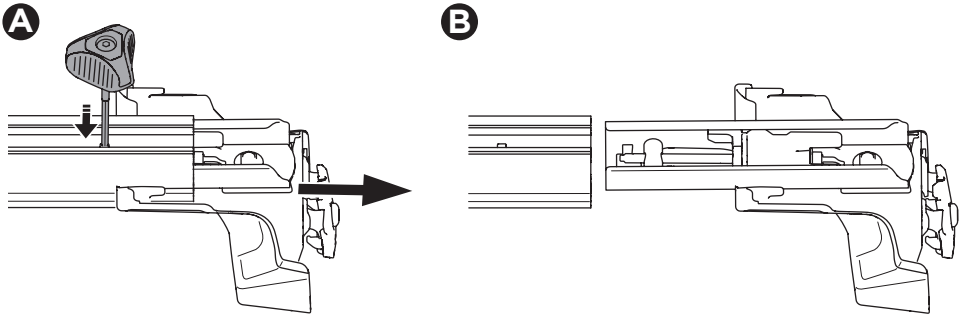

i

Thule Sweden AB, Borggatan 5
335 73 Hillerstorp, SWEDEN

› PART OF THULE GROUP

info@thule.com

© Thule Group 2021. All rights reserved.

www.thule.com

5560075001