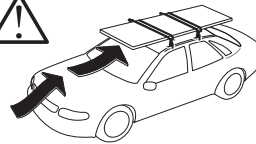

CITY CRASH

Complies with ISO norm

ISO 11154-E

i

6 kg
13.2 lbs

i

Max 130 km/h
80 Mph

80 km/h
50 Mph