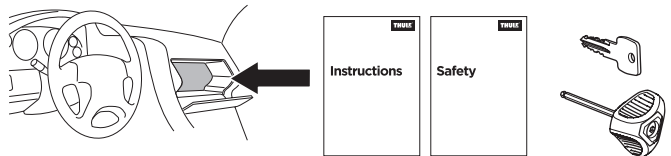

i

Thule Sweden AB, Borggatan 5
335 73 Hillerstorp, SWEDEN

› PART OF THULE GROUP

info@thule.com

© Thule Group 2021. All rights reserved.

www.thule.com

5560075001